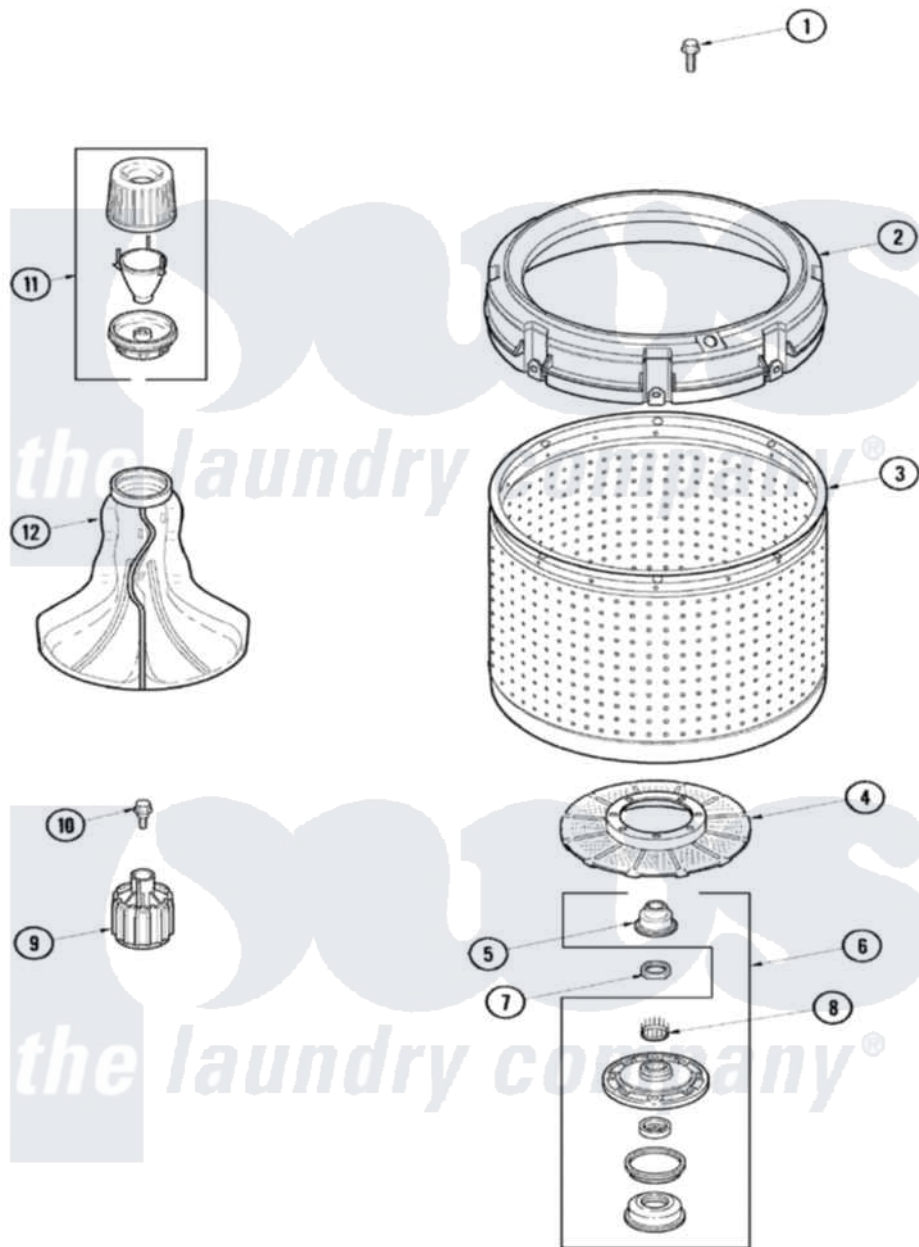

Amana ALW880QAW 03 - INNER TUB

Amana [Residential Amana ALW880QAW Washer Parts](#) Parts Diagram 03 - INNER TUB
 Click on the part number to view part

Item	Original Part Number	Replaced By	Status	Part Description
1	40063301	3400527		Screw
2	40002901	27001052		Balance Ring
3	40000801P	719P3		Assembly- Wash
4	40008001			Filter, Lint
5	40016101			Seal, Bell Drive
6	R9900457			Kit, Hub And Seal
7	40016301			Nut, Lock
8	40008301			Insert, Spline
9	R9900189			Kit, Drive Bell And Seal
10	40065102			Screw, Shoulder 1/4
11	40002101W			Assembly, Fabric Softner
12	40000501W			Agitator, Flex Vane