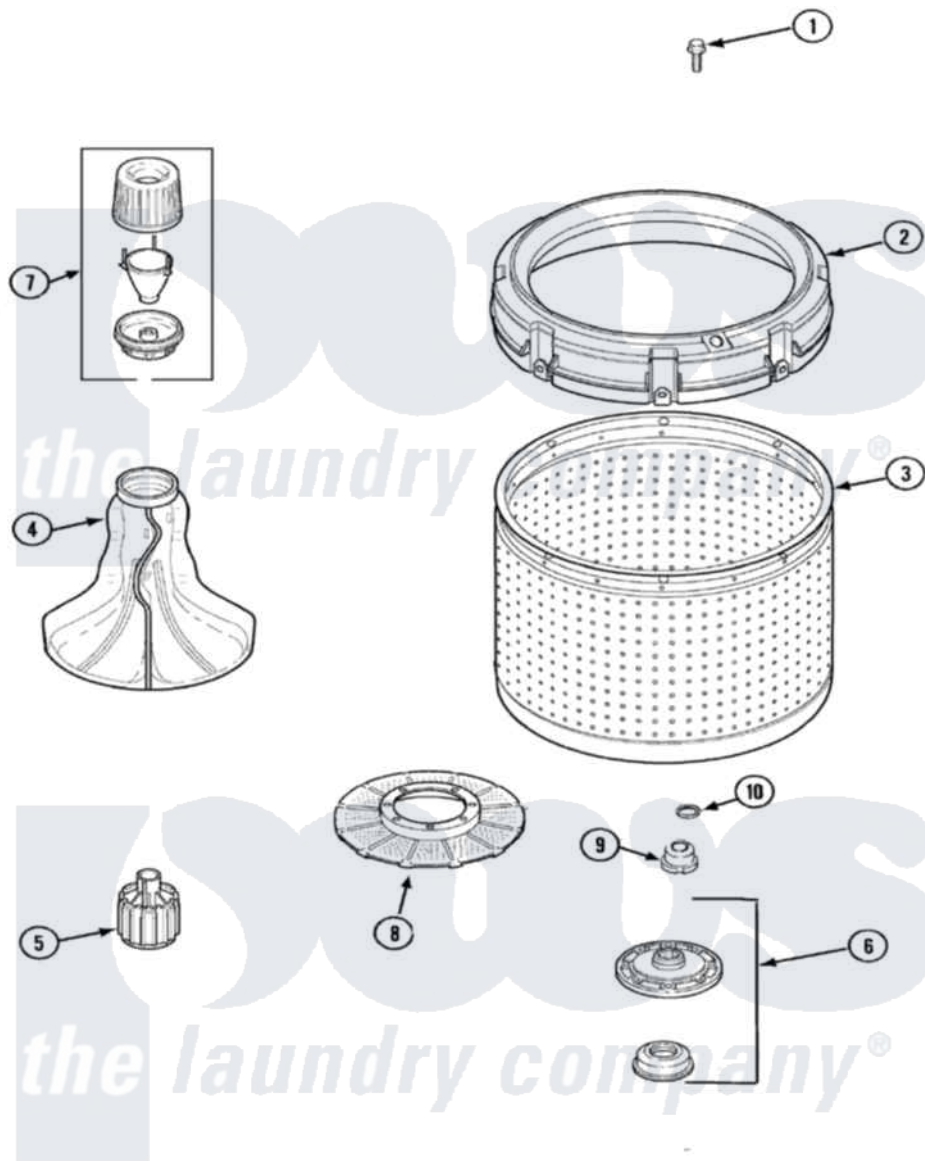

Amana ALW880QAW 04 - INNER TUB (SERIES 15)

Amana Residential Amana ALW880QAW Washer Parts Parts Diagram 04 - INNER TUB (SERIES 15)
 Click on the part number to view part

Item	Original Part Number	Replaced By	Status	Part Description
1	40063301	3400527		Screw
2	40002901	27001052		Balance Ring
3	40000801P	719P3		Assembly- Wash
4	40000501W			Agitator, Flex Vane
5	Y2200109	W10116784		Bell-Drive
6	Y2200460	W10116791		Hub And Seal
7	40002101W			Assembly, Fabric Softner
8	40008001			Filter, Lint
9	21001533	35-5655-1		Seal
10	25-7941			"O" Ring, Agtr Drive Shaft