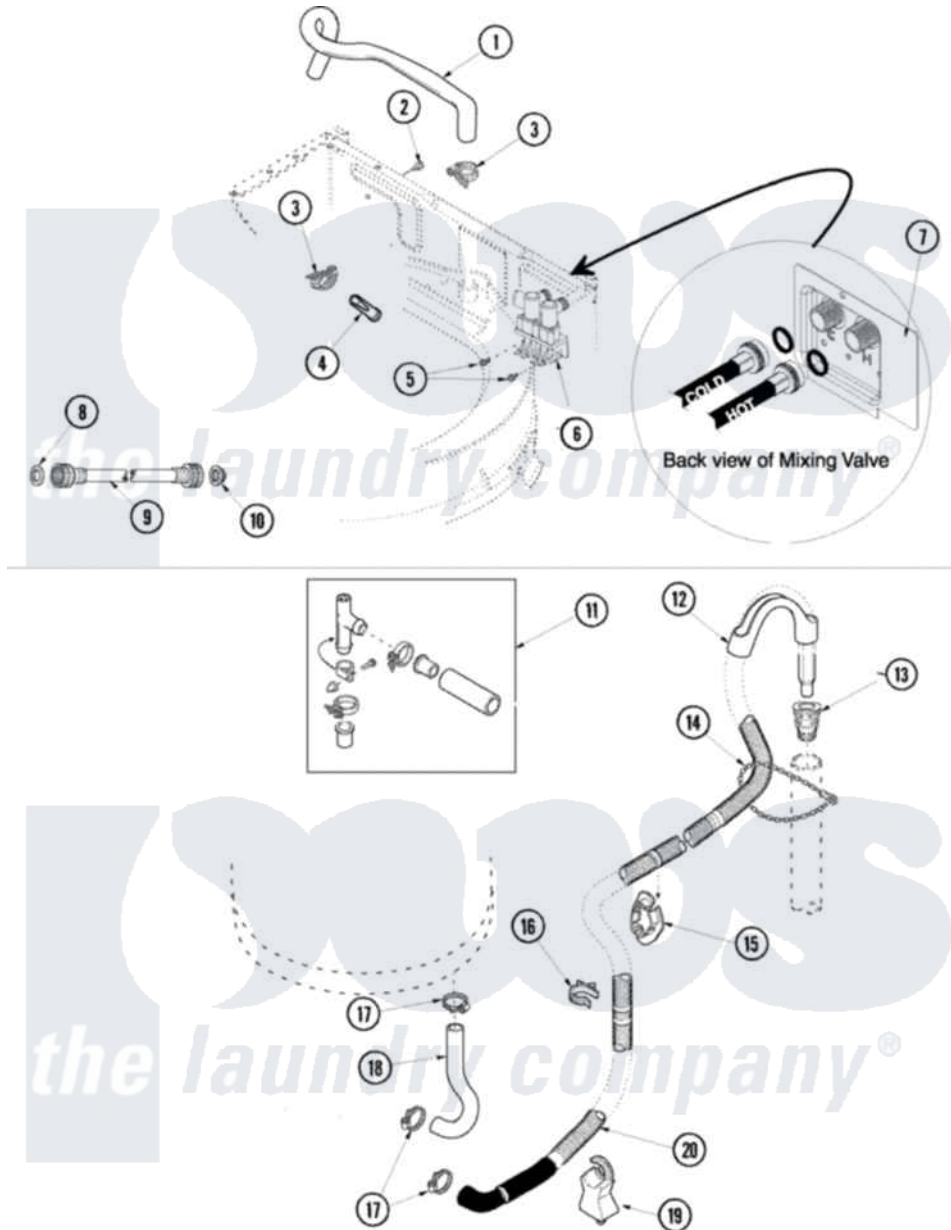

Amana ALW880QAW 05 - MIXING VALVE AND HOSES

Amana Residential Amana ALW880QAW Washer Parts Parts Diagram 05 - MIXING VALVE AND HOSES
 Click on the part number to view part

Item	Original Part Number	Replaced By	Status	Part Description
1	40098901	27001184		Hose, Mixing Valve To Tub
2	503661	27001200		Screw
3	36801	596669		Clamp, Manifold
4	34500	22001900		Preventer, Back Flow
5	501086	90767		Screw, 8A X 3/8 HeX Washer Head Tapping
6	40097701	R0131578		Valve-Inlet
7	40098801			Plate, Mixing Value
8	20290	Y013783		Washer, Inlet Hose
9	40058001	76313		Hosefill
"	40058002	76313		Hosefill
10	28605	22002960		Strainer, Washer Inlet
11	562P3	76660		Break-Sphn
12	33615	22003814		Retainer, Drain Hose
13	40008101			Adapter, Standpipe
14	33489	8539404		Tie-Wire
15	40058501			Relief, Strain Drain

16	36014		Clip, Retainer-Hose
17	36802	285655	Clamp, Hose
18	40094201		Hose, Tub To Pump
19	40044901		Stand, Hose
20	40053901		Hose, Drain