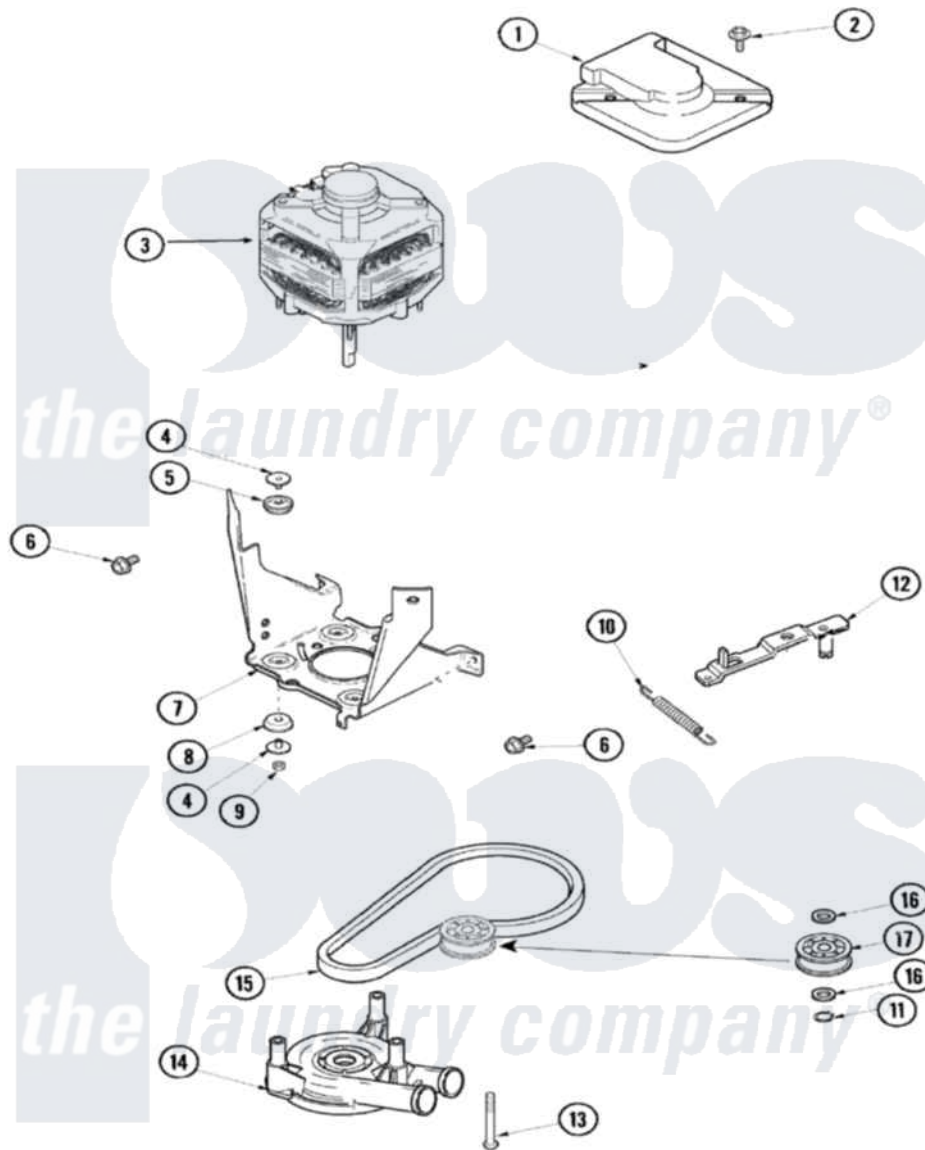

Amana ALW880QAW 06 - MOTOR, PUMP, BELT & IDLER

Amana [Residential Amana ALW880QAW Washer Parts](#) Parts Diagram 06 - MOTOR, PUMP, BELT & IDLER
 Click on the part number to view part

Item	Original Part Number	Replaced By	Status	Part Description
1	40112301			Shield, Motor
2	40046701	4312464		Screw
3	40096303	12002133		Motor-Drive
4	40053701			Post, Isolator
5	40053801			Mount, Motor Upper
6	40067901	40128701		Screw, 5/16-18 X .50
7	40015501R		Not Available	BRACKET, MOTOR MOUNT
8	40054301			Mount, Motor Lower
9	40095101	Y707702		Locknut
10	40061401			Spring, Idler Lever
11	23748			Ring, Retaining
12	27001028			Idler Lever Assembly
13	40063701			Screw, 10-16 x 1.75
14	40040301	27001233		Pump
15	27001006			Belt, Spin And Agitator
16	52549			Washer, 501 ID X3/4 Odx