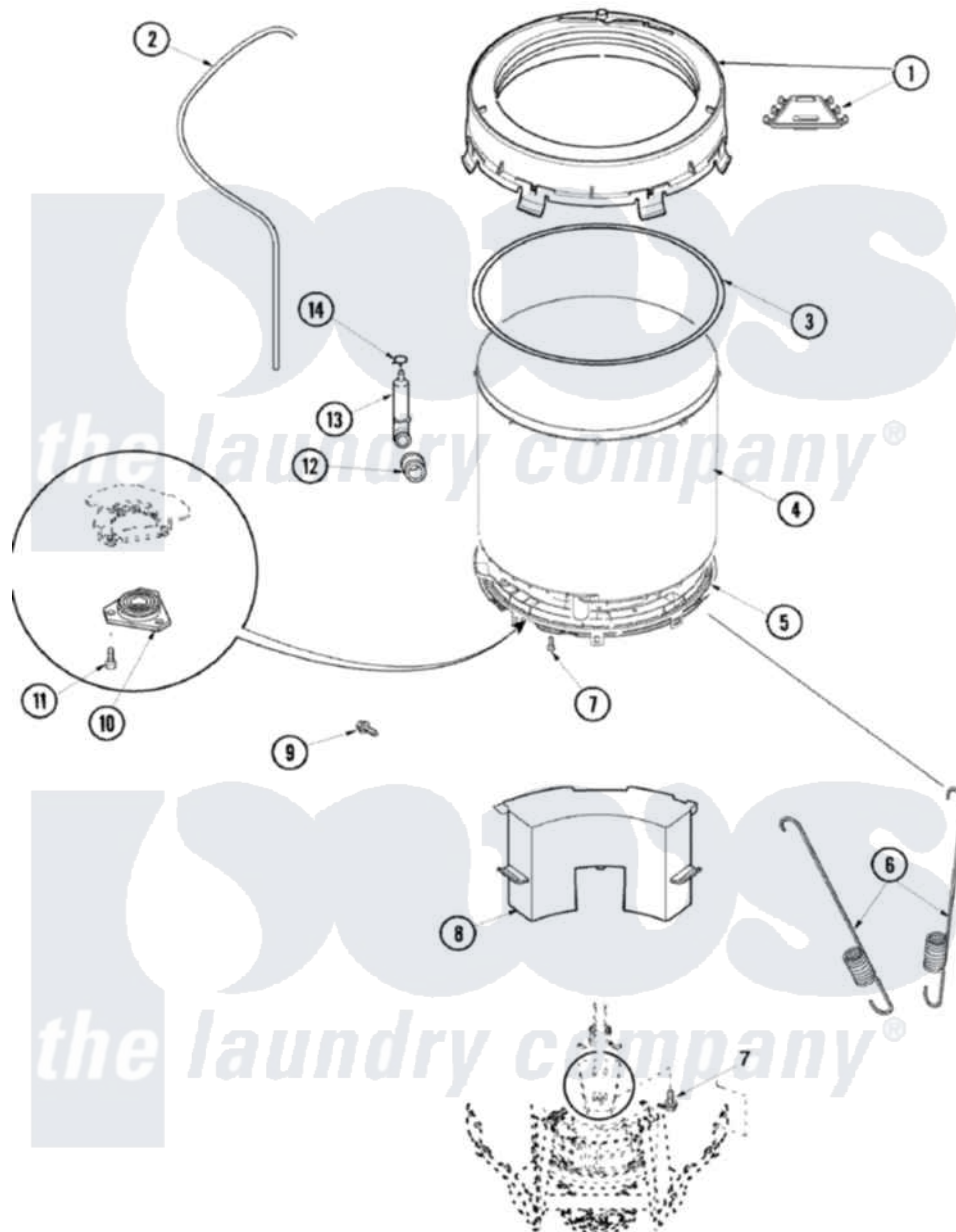

# Amana ALW880QAW 07 - OUTER TUB

Amana [Residential Amana ALW880QAW Washer Parts](#) Parts Diagram 07 - OUTER TUB  
 Click on the part number to view part

Item	Original Part Number	Replaced By	Status	Part Description
1	40112001P		Not Available	COVER, OUTER TUB
2	40065001	<a href="#">21001748</a>		Hose, Pressure Switch
3	<a href="#">40076601</a>			Gasket, Tub Cover
4	<a href="#">40111001P</a>			Tub, Plastic Outer
5	<a href="#">40001102P</a>			Bottom, Outer Tub
6	<a href="#">40045202</a>			Spring, Tall Tub
7	<a href="#">40064301</a>			Screw, 1/4-15 x 3/4 Hex
8	<a href="#">40015901</a>			Assembly Counter Weight
9	<a href="#">40070401</a>			Screw, 1/4-20 x 7/8 Hex
10	<a href="#">40004201P</a>			Main Bearing Assembly
11	40067901	<a href="#">40128701</a>		Screw, 5/16-18 X .50
12	<a href="#">40037801</a>			Grommet
13	<a href="#">40008501</a>			Assembly, Pressure Bulb
14	40109101	<a href="#">285655</a>		Clamp, Hose