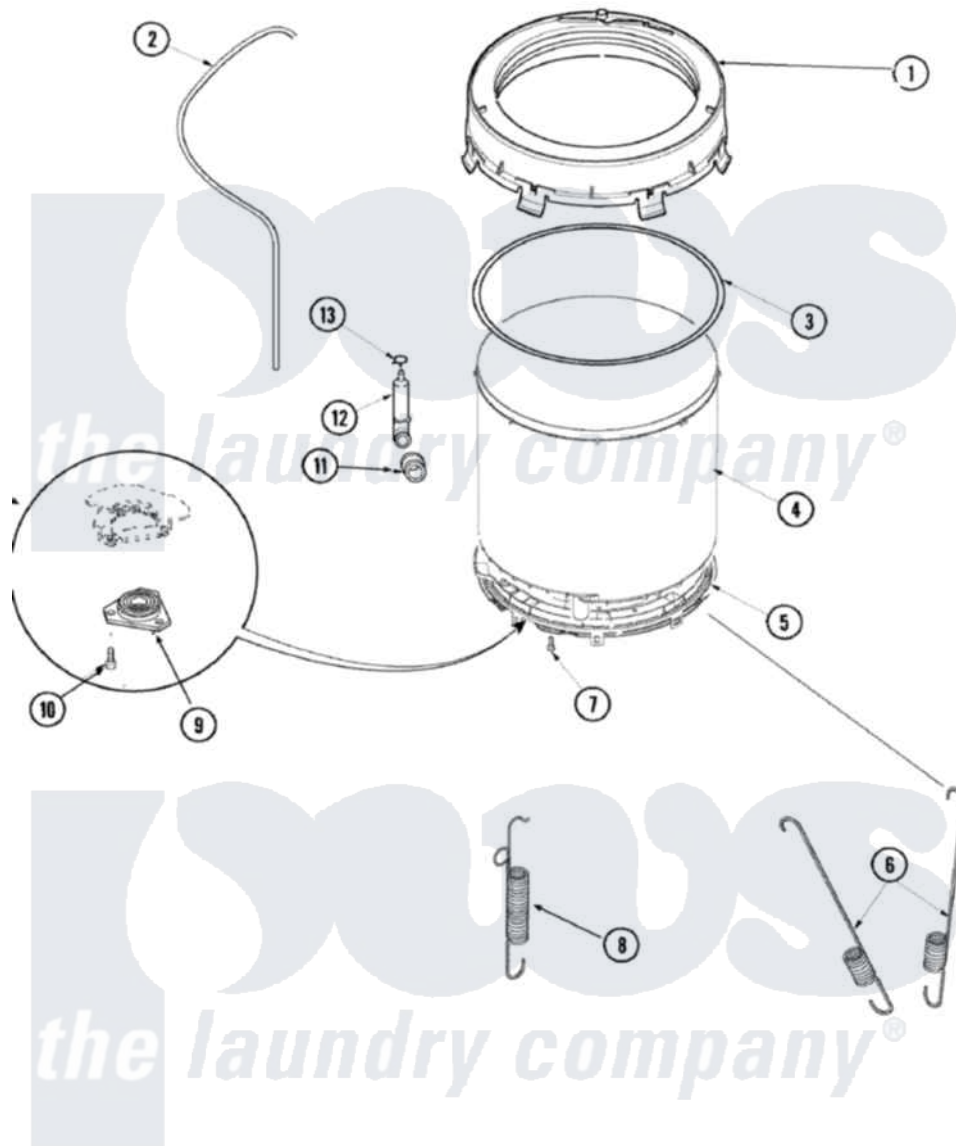

Amana ALW880QAW 08 - OUTER TUB (SERIES 12)

Amana [Residential Amana ALW880QAW Washer Parts](#) Parts Diagram 08 - OUTER TUB (SERIES 12)
 Click on the part number to view part

Item	Original Part Number	Replaced By	Status	Part Description
1	40112001P		Not Available	COVER, OUTER TUB
2	40065001	21001748		Hose, Pressure Switch
3	40076601			Gasket, Tub Cover
4	40111001P			Tub, Plastic Outer
5	40001102P			Bottom, Outer Tub
6	27001026	Y37001124		Spring, Tall Tub
7	40064301			Screw, 1/4-15 x 3/4 Hex
8	27001025			Spring, Counterweight
9	40004201P			Main Bearing Assembly
10	40067901	40128701		Screw, 5/16-18 X .50
11	40037801			Grommet
12	40008501			Assembly, Pressure Bulb
13	40109101	285655		Clamp, Hose