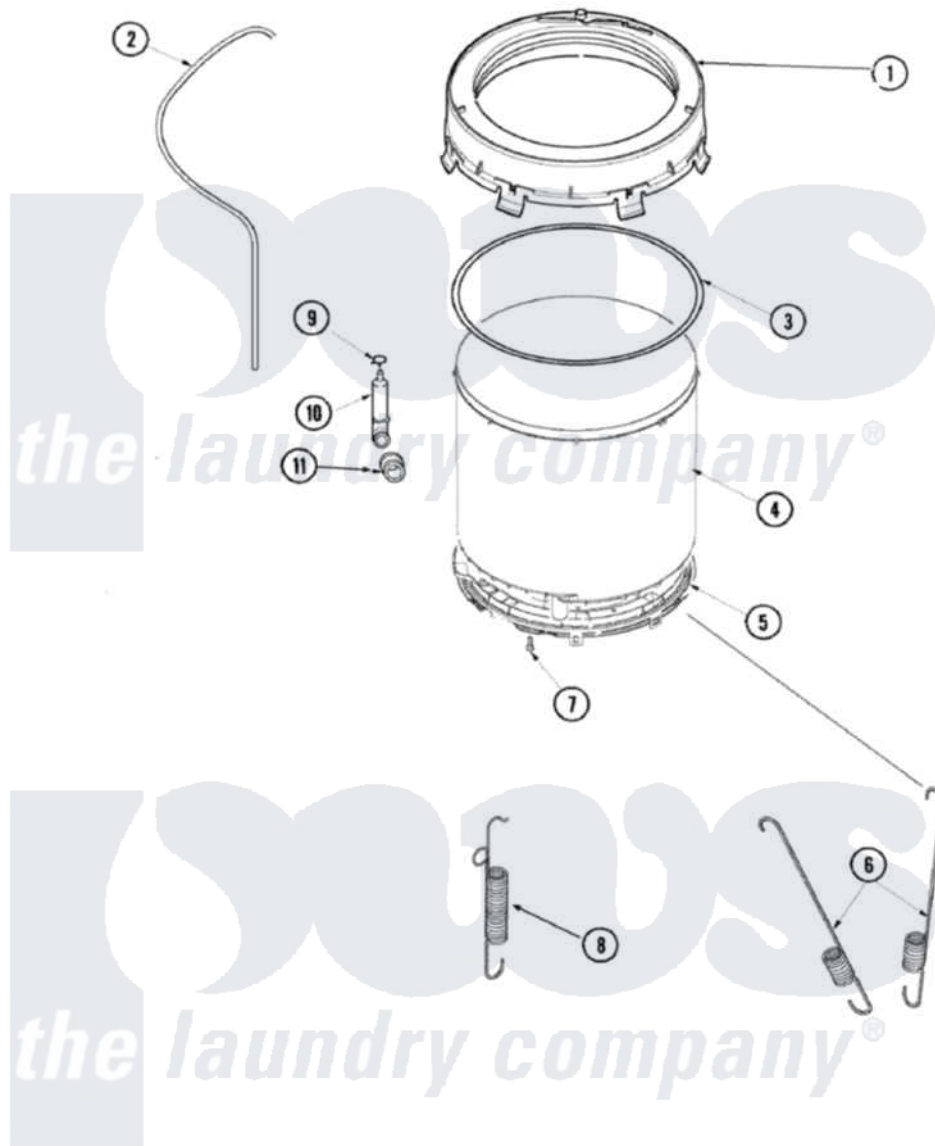

Amana ALW880QAW 09 - OUTER TUB (SERIES 15)

Amana [Residential Amana ALW880QAW Washer Parts](#) Parts Diagram 09 - OUTER TUB (SERIES 15)
 Click on the part number to view part

Item	Original Part Number	Replaced By	Status	Part Description
1	40112001P		Not Available	COVER, OUTER TUB
2	40065001	21001748		Hose, Pressure Switch
3	40076601			Gasket, Tub Cover
4	40111001P			Tub, Plastic Outer
5	27001067			Bottom, Outer Tub
6	27001026	Y37001124		Spring, Tall Tub
7	40064301			Screw, 1/4-15 x 3/4 Hex
8	27001025			Spring, Counterweight
9	40109101	285655		Clamp, Hose
10	40008501			Assembly, Pressure Bulb
11	40037801			Grommet