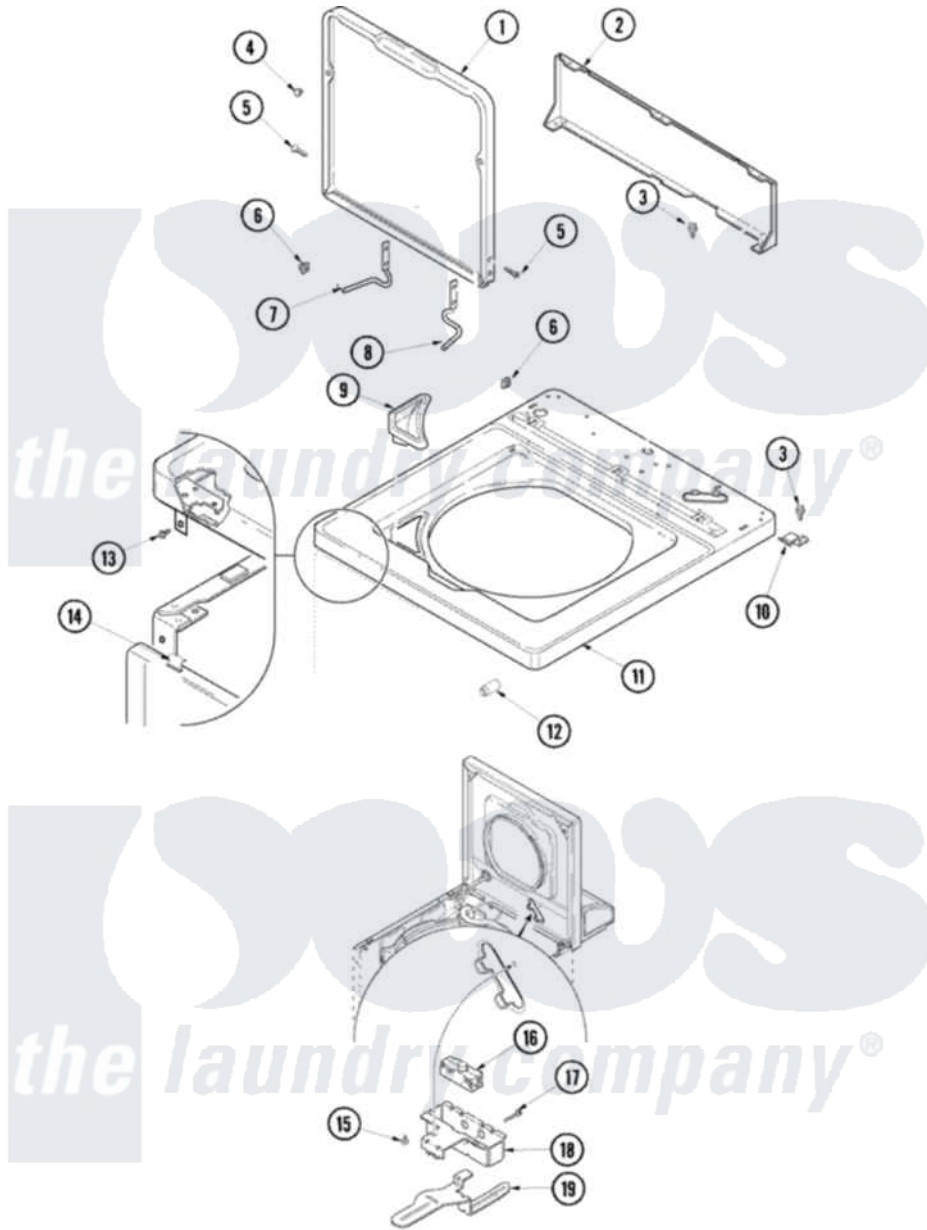

Amana ALW880QAW 11 - TOP AND DOOR SWITCH

Amana Residential Amana ALW880QAW Washer Parts Parts Diagram 11 - TOP AND DOOR SWITCH
 Click on the part number to view part

Item	Original Part Number	Replaced By	Status	Part Description
1	40111301WP	27001093		Lid
2	40051401		Not Available	PANEL,HOME HOOD BACK
3	501086	90767		Screw, 8A X 3/8 HeX Washer Head Tapping
4	40038001			Bumper
5	40039201	W10119828		Screw, Lid Hinge Mounting
6	40008201			Bushing, Hinge
7	40094002			Hinge, Lid Left Stop
8	40094101			Hinge, Lid Right Pass
9	40093901			Dispenser, Bleach
10	40063901			Clip, Hold Down
11	40000202WP	27001182		Top
12	40102101			Cap, Hinge
13	503661	27001200		Screw
14	56080	22001650		Fastener, Spring
15	501086	90767		Screw, 8A X 3/8 HeX Washer Head Tapping

16	40035001	27001095	Switch, Lid
17	40040701		Screw, Tapping No.6b-20
18	40009801		Holder, Lid Switch
19	40009701		Arm, Lid Switch