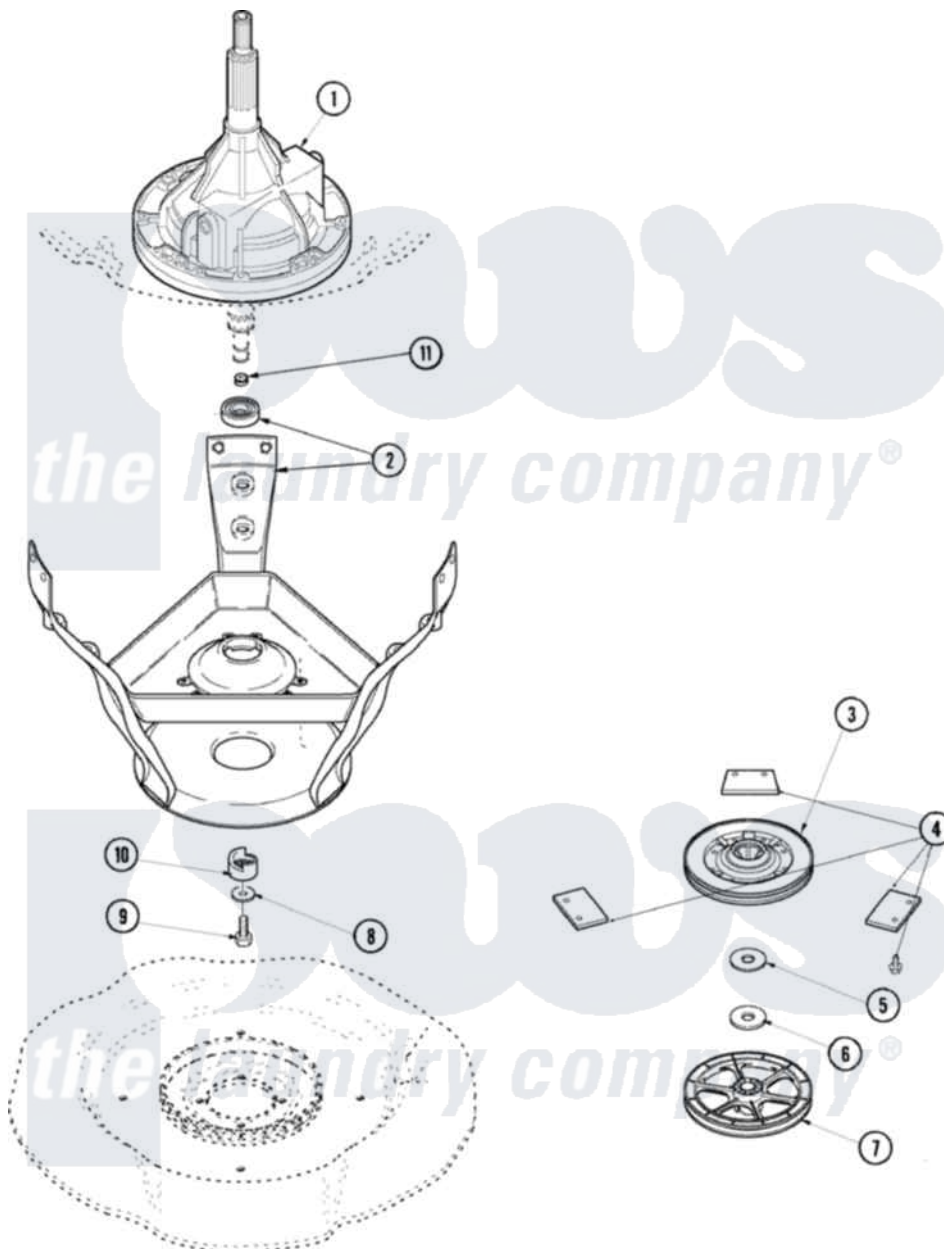

Amana ALW880QAW 12 - TRANSMISSION & BRAKE

Amana Residential Amana ALW880QAW Washer Parts Parts Diagram 12 - TRANSMISSION & BRAKE
 Click on the part number to view part

Item	Original Part Number	Replaced By	Status	Part Description
1	27001038	W10219150		Transmission
"	40032701	12002177		Transmison
2	40015301W	12002013		Base
3	R9900474			Brake Assembly
4	R0000014			Kit, Brake Pad
"	26594P			Grease, Silicone - 2 Oz Tube
5	40065701			Washer, 2 Odx.63 ID
6	40063201			Washer, Flat
7	40047102			Pulley, Spin/Agit
8	40041501			Washer
9	40063401			Screw, 1/4-20 x 5/8 Hex
10	40047402			Helix, Plastic
11	35-2010	207843		Lip Seal Repair Kit