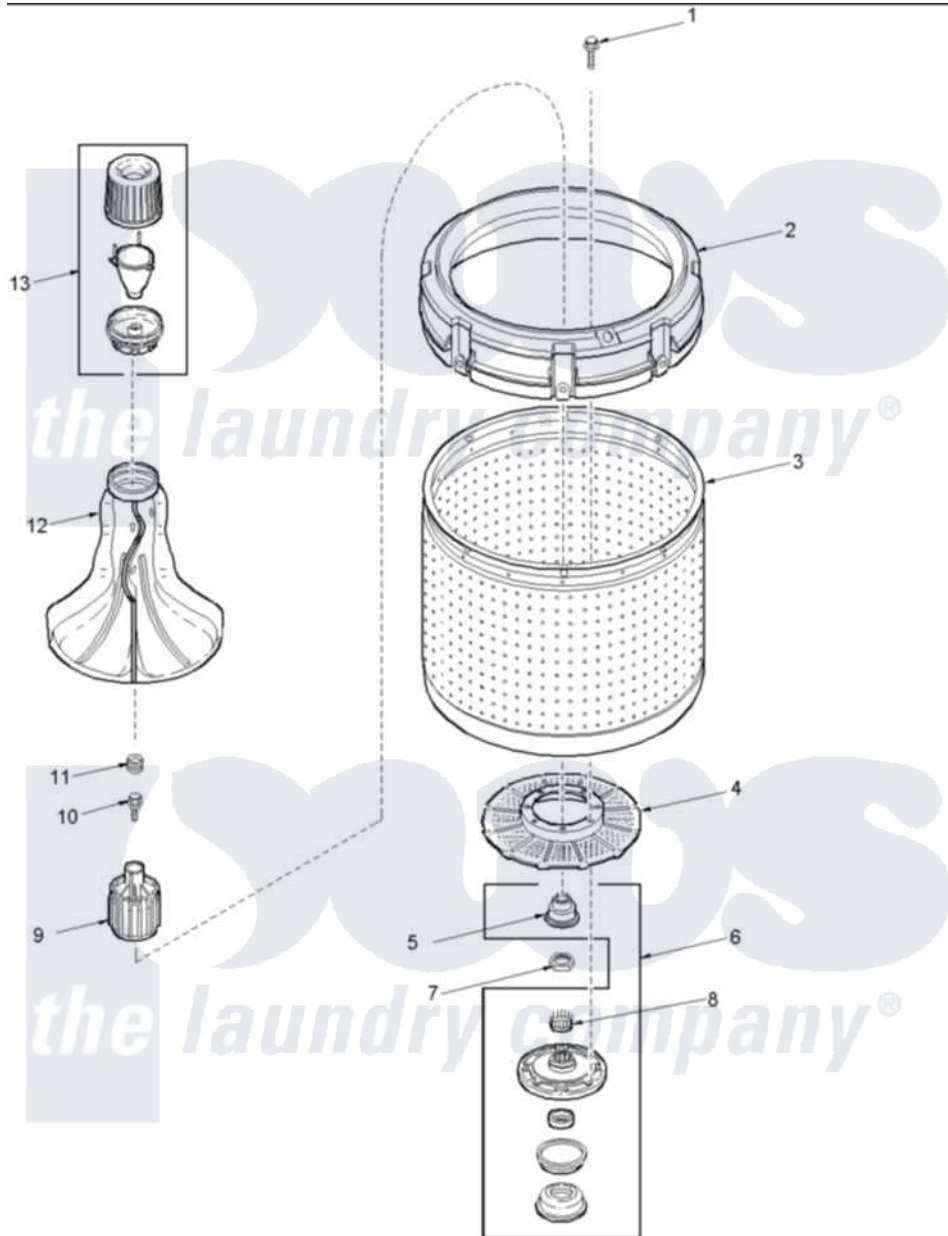

Amana ALW880QAW (BOM: PALW880QAW) 01 - Agitator, Drive Bell, Washtub and Hub

Amana Residential Amana ALW880QAW (BOM: PALW880QAW) Washer Parts Parts Diagram 01 - Agitator, Drive Bell, Washtub and Hub

[Click on the part number to view part](#)

Item	Original Part Number	Replaced By	Status	Part Description
1	40063301	3400527		Screw
2	40002901	27001052		Balance Ring
3	40000801	719P3		Assembly- Wash
4	40008001			Filter, Lint
5	40016101			Seal, Bell Drive
6	R9900457			Kit, Hub And Seal
7	40016301			Nut, Lock
8	40008301			Insert, Spline
9	R9900189			Kit, Drive Bell And Seal
10	40065102			Screw, Shoulder 1/4
11	40008401			Plug, Bell
12	40000501W			Agitator, Flex Vane
13	40002101W			Assembly, Fabric Softner