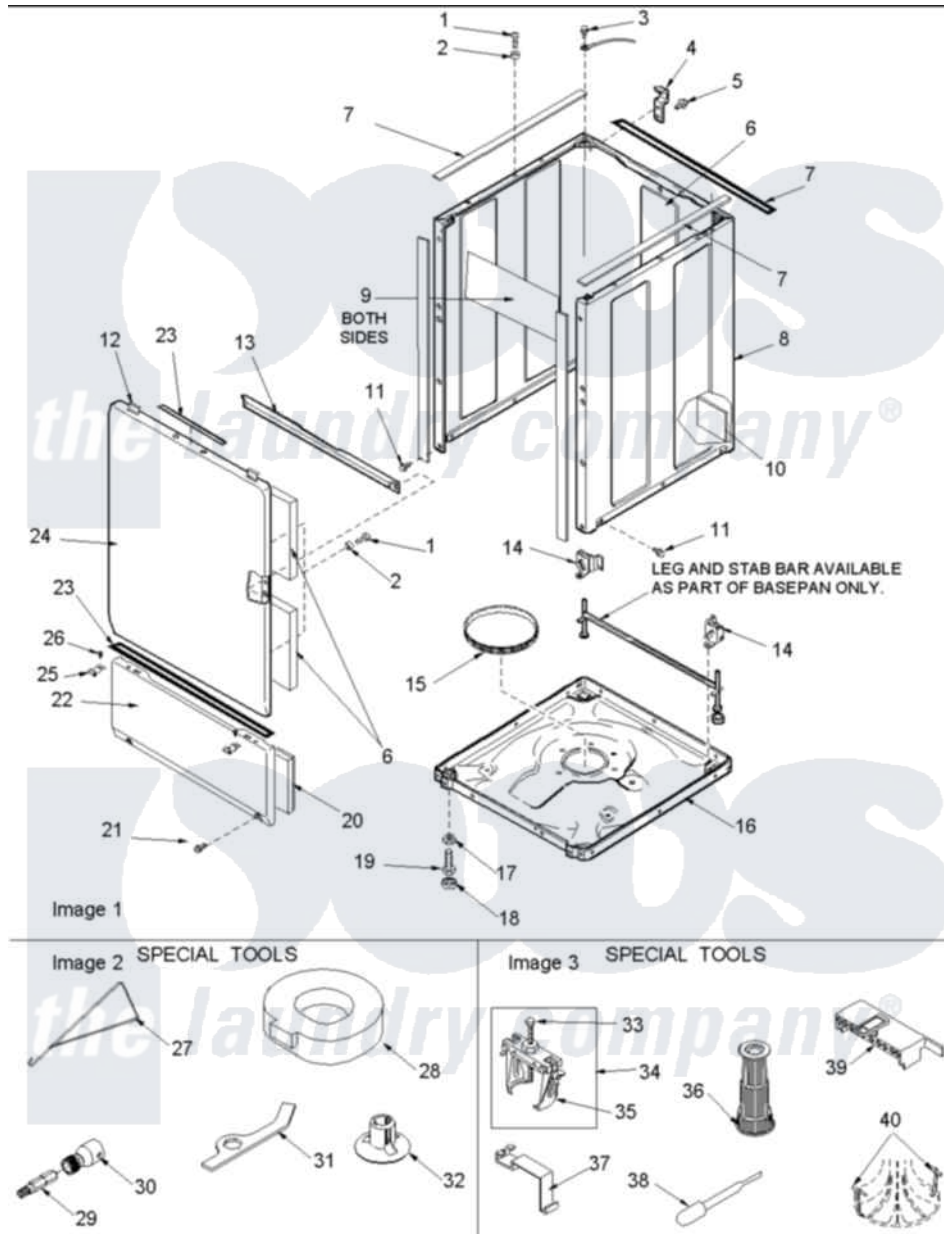

# Amana ALW880QAW (BOM: PALW880QAW) 02 - Base, Cabinet, Front and Special Tools

Amana Residential Amana ALW880QAW (BOM: PALW880QAW) Washer Parts Parts Diagram 02 - Base, Cabinet, Front and Special Tools

[Click on the part number to view part](#)

Item	Original Part Number	Replaced By	Status	Part Description
1	32671	<a href="#">Y014874</a>		Screw, Idler Arm And Sleeve
2	<a href="#">505187</a>			Locator, Panel
3	<a href="#">20530</a>			Screw, 10-24 x 3/8 Hex
4	<a href="#">500003</a>			Hinge, Top
5	40064801	<a href="#">3390631</a>		Screw, 10-16 X 3/8
6	40091801	<a href="#">40106201</a>		Foam, 8" X 23" X 1/2"
7	685366		Not Available	TAPE,FOAM
8	40076402W	<a href="#">37001284</a>		Cabinet As Pack
9	685368	<a href="#">22001817</a>		Sheet, Sound Damper
10	40091802	<a href="#">40106301</a>		Foam, 5" X 5" X 1/2"
11	40038201	<a href="#">27001200</a>		Screw
13	56486		Not Available	BRACE, TOP
14	<a href="#">40031501</a>			Bracket, Self Leveling
15	<a href="#">40037401</a>			Ring, Friction
16	40031201	<a href="#">27001226</a>		Base Lev