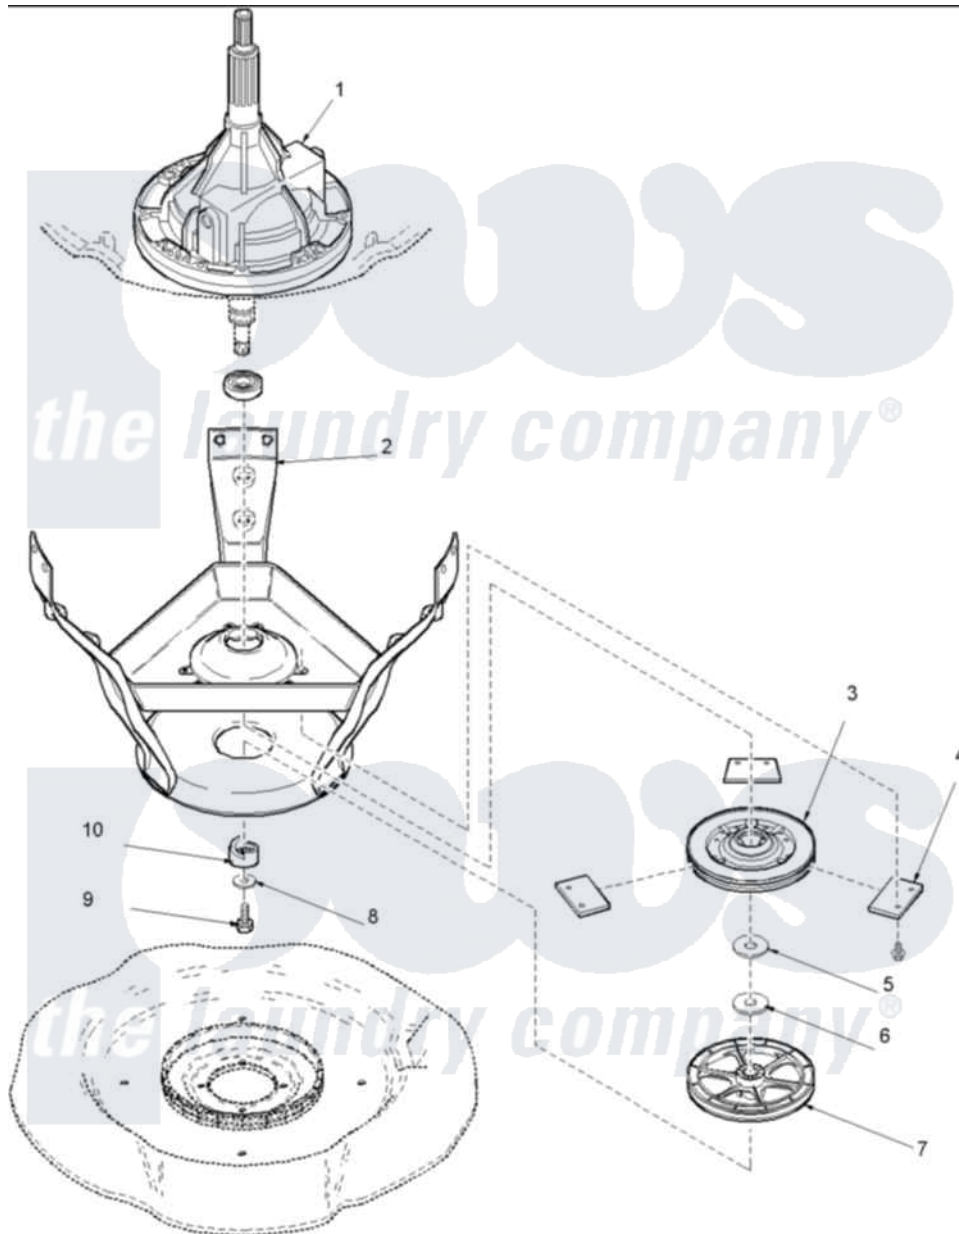

Amana ALW880QAW (BOM: PALW880QAW) 03 - Bearings, Brake, and Transmission

Amana Residential Amana ALW880QAW (BOM: PALW880QAW) Washer Parts Parts Diagram 03 - Bearings, Brake, and Transmission
 Click on the part number to view part

Item	Original Part Number	Replaced By	Status	Part Description
1	40032701	12002177		Transmison
2	40015301W	12002013		Base
3	40003103	R9900474		Brake Assembly
4	R0000014			Kit, Brake Pad
5	40065701			Washer, 2 Odx.63 ID
6	40063201			Washer, Flat
7	40047102			Pulley, Spin/Agit
8	40041501			Washer
9	40063401			Screw, 1/4-20 x 5/8 Hex
10	40047402			Helix, Plastic