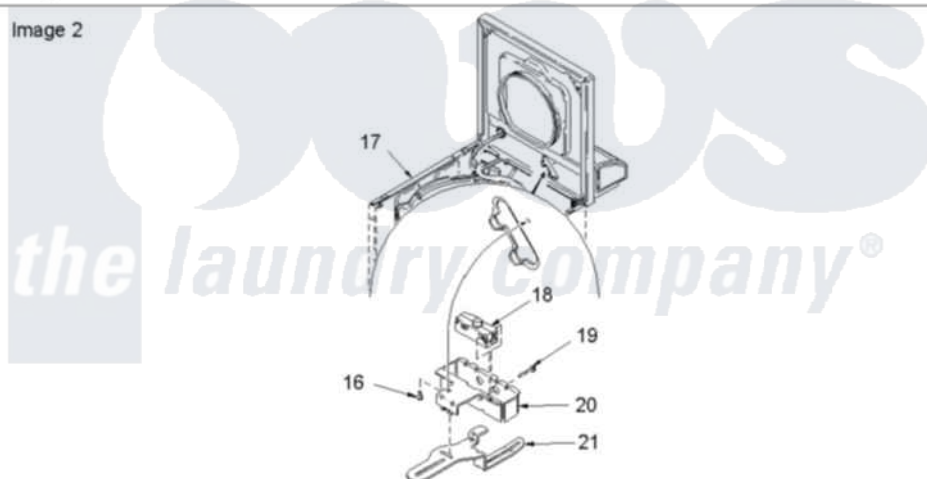

# Amana ALW880QAW (BOM: PALW880QAW) 04 - Cabinet Top, Door, and Door Switch

Image 1

Image 2

Amana Residential Amana ALW880QAW (BOM: PALW880QAW) Washer Parts Parts Diagram 04 - Cabinet Top, Door, and Door Switch

[Click on the part number to view part](#)

Item	Original Part Number	Replaced By	Status	Part Description
1	40111301W	<a href="#">27001093</a>		Lid
2	<a href="#">40121402</a>			Panel, Back
3	501086	<a href="#">90767</a>		Screw, 8A X 3/8 HeX Washer Head Tapping
4	<a href="#">40038001</a>			Bumper
5	40039201	<a href="#">W10119828</a>		Screw, Lid Hinge Mounting
6	<a href="#">40008201</a>			Bushing, Hinge
7	<a href="#">40094002</a>			Hinge, Lid Left Stop
8	<a href="#">40094101</a>			Hinge, Lid Right Pass
9	<a href="#">20530</a>			Screw, 10-24 x 3/8 Hex
10	<a href="#">40093901</a>			Dispenser, Bleach
11	<a href="#">40063901</a>			Clip, Hold Down
12	40000202W	<a href="#">27001182</a>		Top
13	<a href="#">40102101</a>			Cap, Hinge
14	503661	<a href="#">27001200</a>		Screw

15	56080	<a href="#">22001650</a>	Fastener, Spring
16	501086	<a href="#">90767</a>	Screw, 8A X 3/8 HeX Washer Head Tapping
17	40076402W	<a href="#">37001284</a>	Cabinet As Pack
18	40035001	<a href="#">27001095</a>	Switch, Lid
19	<a href="#">40040701</a>		Screw, Tapping No.6b-20
20	<a href="#">40009801</a>		Holder, Lid Switch
21	<a href="#">40009701</a>		Arm, Lid Switch