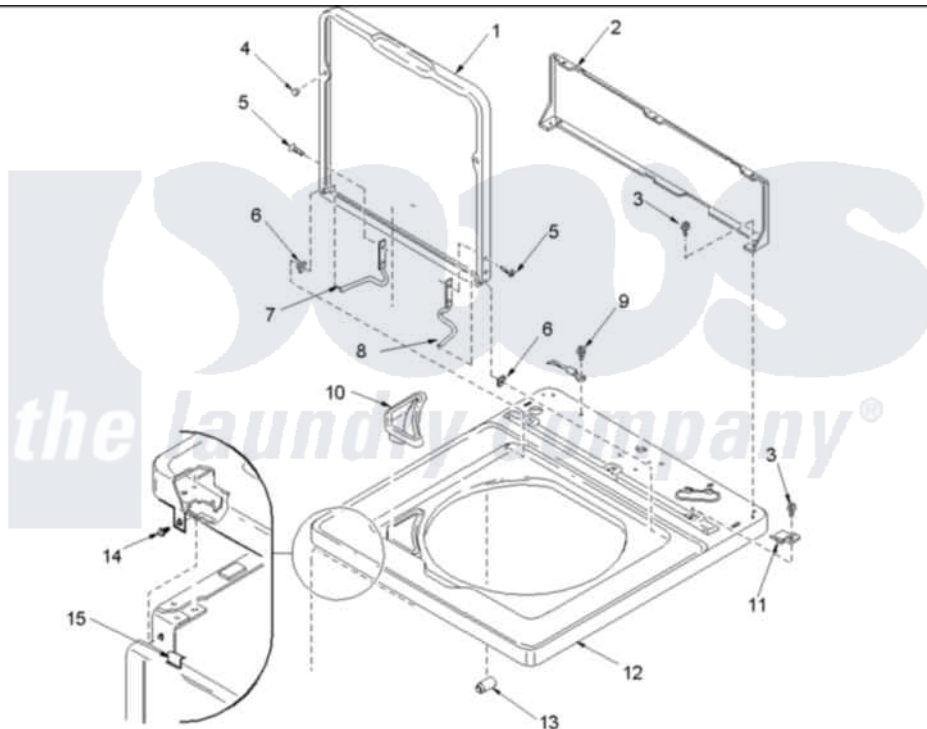

# Amana ALW880QAW (BOM: PALW880QAW) 04 - Cabinet Top, Door, and Door Switch

Image 1

Image 2

Amana Residential Amana ALW880QAW (BOM: PALW880QAW) Washer Parts Parts Diagram 04 - Cabinet Top, Door, and Door Switch

[Click on the part number to view part](#)

Item	Original Part Number	Replaced By	Status	Part Description
1	40111301W	<a href="#">27001093</a>		Lid
2	<a href="#">40121402</a>			Panel, Back
3	501086	<a href="#">90767</a>		Screw, 8A X 3/8 HeX Washer Head Tapping
4	<a href="#">40038001</a>			Bumper
5	40039201	<a href="#">W10119828</a>		Screw, Lid Hinge Mounting
6	<a href="#">40008201</a>			Bushing, Hinge
7	<a href="#">40094002</a>			Hinge, Lid Left Stop
8	<a href="#">40094101</a>			Hinge, Lid Right Pass
9	<a href="#">20530</a>			Screw, 10-24 x 3/8 Hex
10	<a href="#">40093901</a>			Dispenser, Bleach
11	<a href="#">40063901</a>			Clip, Hold Down
12	40000202W	<a href="#">27001182</a>		Top
13	<a href="#">40102101</a>			Cap, Hinge
14	503661	<a href="#">27001200</a>		Screw

15	56080	<a href="#">22001650</a>	Fastener, Spring
16	501086	<a href="#">90767</a>	Screw, 8A X 3/8 HeX Washer Head Tapping
17	40076402W	<a href="#">37001284</a>	Cabinet As Pack
18	40035001	<a href="#">27001095</a>	Switch, Lid
19	<a href="#">40040701</a>		Screw, Tapping No.6b-20
20	<a href="#">40009801</a>		Holder, Lid Switch
21	<a href="#">40009701</a>		Arm, Lid Switch