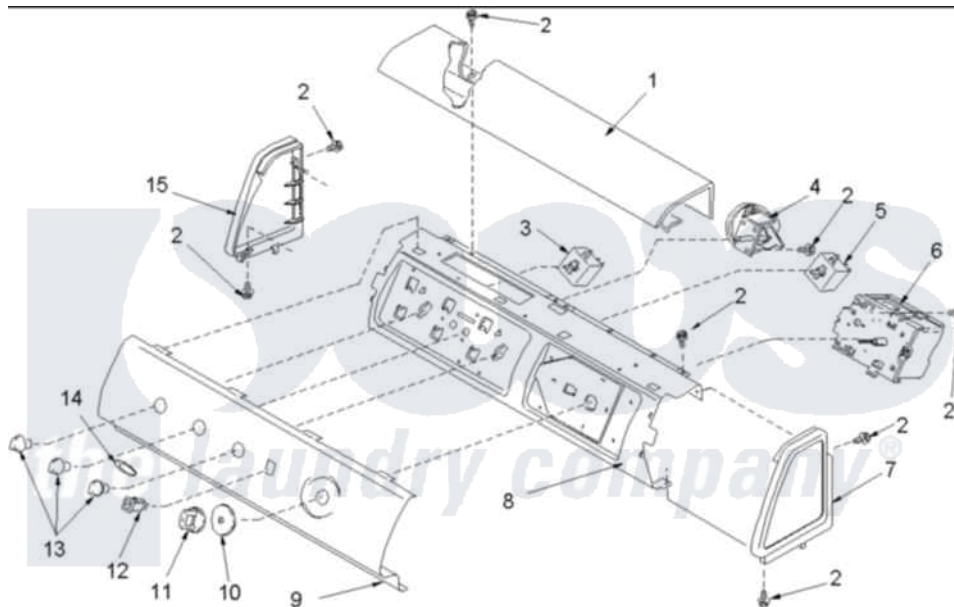

Amana ALW880QAW (BOM: PALW880QAW) 05 - Control Panels

Amana [Residential Amana ALW880QAW \(BOM: PALW880QAW\) Washer Parts](#) Parts Diagram 05 - Control Panels
 Click on the part number to view part

Item	Original Part Number	Replaced By	Status	Part Description
1	503674W			Cover, Top
2	501086	90767		Screw, 8A X 3/8 HeX Washer Head Tapping
3	40074101			Switch, Temp Sel-4 Pos
4	40055101			Switch, Pressure
5	40039501			Switch, Speed
6	40059102	R0131010		Timer
7	40012701W		Not Available	ENDCAP (RT-WHT)
8	40039601			Support, Control Panel
9	40072802W			Panel, Graphic
"	40091401C		Not Available	PANEL,GRAPHIC(BISQUE)
10	40013701W	27001134		Dial- Time
11	40014001W	27001133		Knob- Time
12	38424W			Switch, Rocker
13	40013401W	27001137		Knob Sele
14	40083301			Medallion
15	40012702W			Endcap