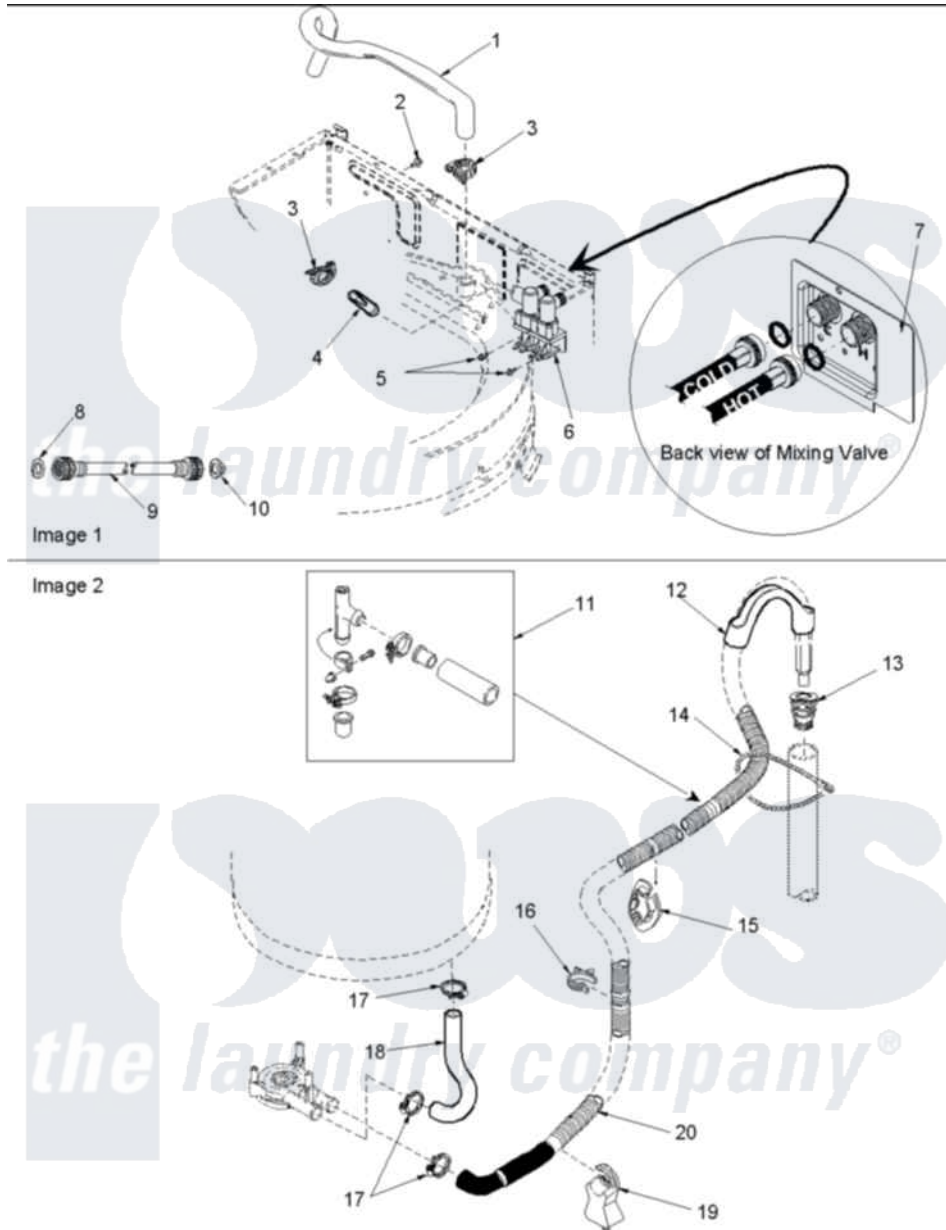

# Amana ALW880QAW (BOM: PALW880QAW) 06 - Mixing Valve and Hoses

Amana Residential Amana ALW880QAW (BOM: PALW880QAW) Washer Parts Parts Diagram 06 - Mixing Valve and Hoses

[Click on the part number to view part](#)

Item	Original Part Number	Replaced By	Status	Part Description
1	40098901	<a href="#">27001184</a>		Hose, Mixing Valve To Tub
2	503661	<a href="#">27001200</a>		Screw
3	36801	<a href="#">596669</a>		Clamp, Manifold
4	34500	<a href="#">22001900</a>		Preventer, Back Flow
5	501086	<a href="#">90767</a>		Screw, 8A X 3/8 HeX Washer Head Tapping
6	40097701	<a href="#">R0131578</a>		Valve-Inlet
7	<a href="#">40098801</a>			Plate, Mixing Value
8	20290	<a href="#">Y013783</a>		Washer, Inlet Hose
9	40058001	<a href="#">76313</a>		Hosefill
"	40058002	<a href="#">76313</a>		Hosefill
10	28605	<a href="#">22002960</a>		Strainer, Washer Inlet
11	562P3	<a href="#">76660</a>		Break-Sphn
12	33615	<a href="#">22003814</a>		Retainer, Drain Hose
13	<a href="#">40008101</a>			Adapter, Standpipe
14	33489	<a href="#">8539404</a>		Tie-Wire

15	<a href="#">40058501</a>	Relief, Strain Drain
16	<a href="#">36014</a>	Clip, Retainer-Hose
17	36802	<a href="#">285655</a> Clamp, Hose
18	<a href="#">40094201</a>	Hose, Tub To Pump
19	<a href="#">40044901</a>	Stand, Hose
20	<a href="#">40053901</a>	Hose, Drain