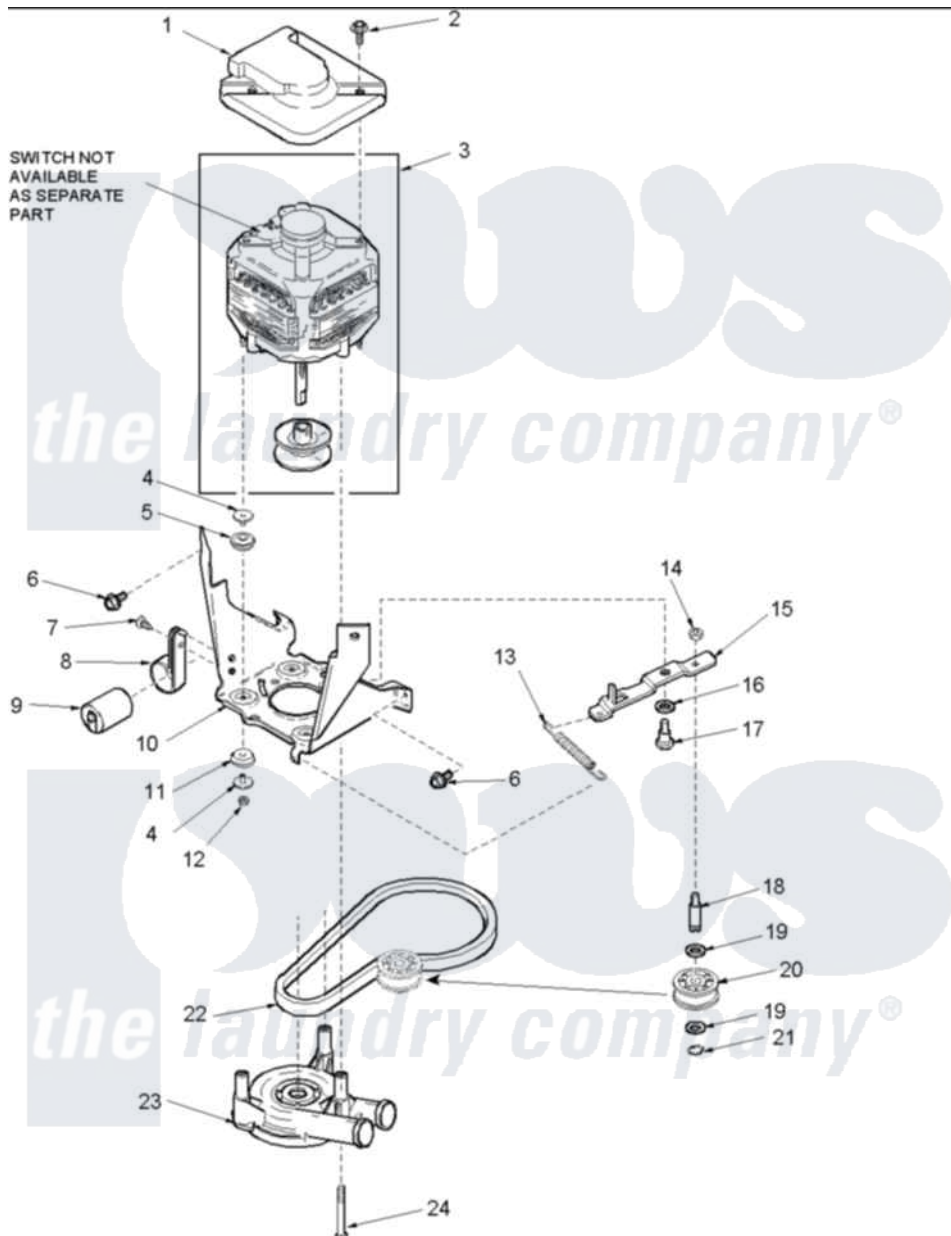

Amana ALW880QAW (BOM: PALW880QAW) 07 - Motor, Belt, Pump, and Idler Assy

Amana Residential Amana ALW880QAW (BOM: PALW880QAW) Washer Parts Parts Diagram 07 - Motor, Belt, Pump, and Idler Assy

Click on the part number to view part

Item	Original Part Number	Replaced By	Status	Part Description
1	40112301			Shield, Motor
2	40046701	4312464		Screw
3	40096303	12002133		Motor-Drive
4	40053701			Post, Isolator
5	40053801			Mount, Motor Upper
6	40128701			Screw, 5/16-18 X .50
7	503688			Screw, 10B-16 X .34 I
8	40047001	27001107		Clamp, Capacitor
9	40084501			Capacitor
10	40015502		Not Available	BRACKET,MOTOR MOUNT
11	40054301			Mount, Motor Lower
12	40095101	Y707702		Locknut
13	40061401			Spring, Idler Lever
14	40038801			Jamnut, 3/8-16
15	40041002			Lever, Idler

16	40054701		Washer
17	40038901		Screw, 1/4-20
18	56461		Shaft
19	52549		Washer, 501 ID X3/4 Odx
20	40045001		Idler Pulley Assembly
21	23748		Ring, Retaining
22	40053606	27001006	Belt, Spin And Agitator
23	40040301	27001233	Pump
24	40063701		Screw, 10-16 x 1.75
NI	40069501	Not Available	MOTOR MOUNT LOWER ASSEMBLY
"	40069401	Not Available	MOTOR MOUNT UPPER ASSEMBLY