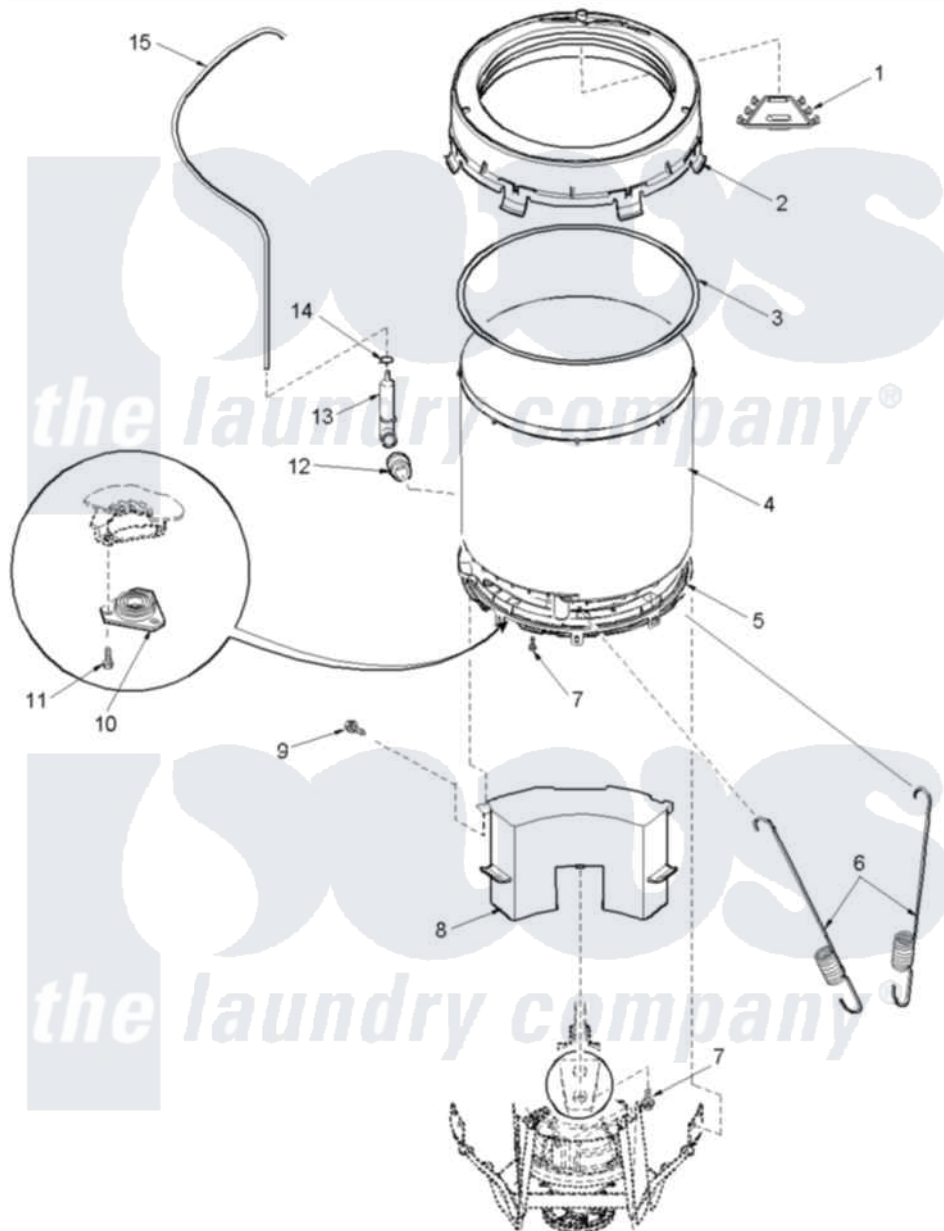

Amana ALW880QAW (BOM: PALW880QAW) 08 - Outer Tub and Pressure Tube

Amana Residential Amana ALW880QAW (BOM: PALW880QAW) Washer Parts Parts Diagram 08 - Outer Tub and Pressure Tube

[Click on the part number to view part](#)

Item	Original Part Number	Replaced By	Status	Part Description
1	40001901		Not Available	CHANNEL, WATER INLET
2	40111101		Not Available	COVER, OUTER TUB
3	40076601			Gasket, Tub Cover
4	40111001	40111001P		Tub, Plastic Outer
5	40001102	40001102P		Bottom, Outer Tub
6	40045202			Spring, Tall Tub
7	40064301			Screw, 1/4-15 x 3/4 Hex
8	40015902		Not Available	ASSY, COUNTERWEIGHT
9	40070401			Screw, 1/4-20 x 7/8 Hex
10	40004201	40004201P		Main Bearing Assembly
11	40128701			Screw, 5/16-18 X .50
12	40037801			Grommet
13	40008501			Assembly, Pressure Bulb
14	40054901	596669		Clamp, Manifold
15	40065001	21001748		Hose, Pressure Switch