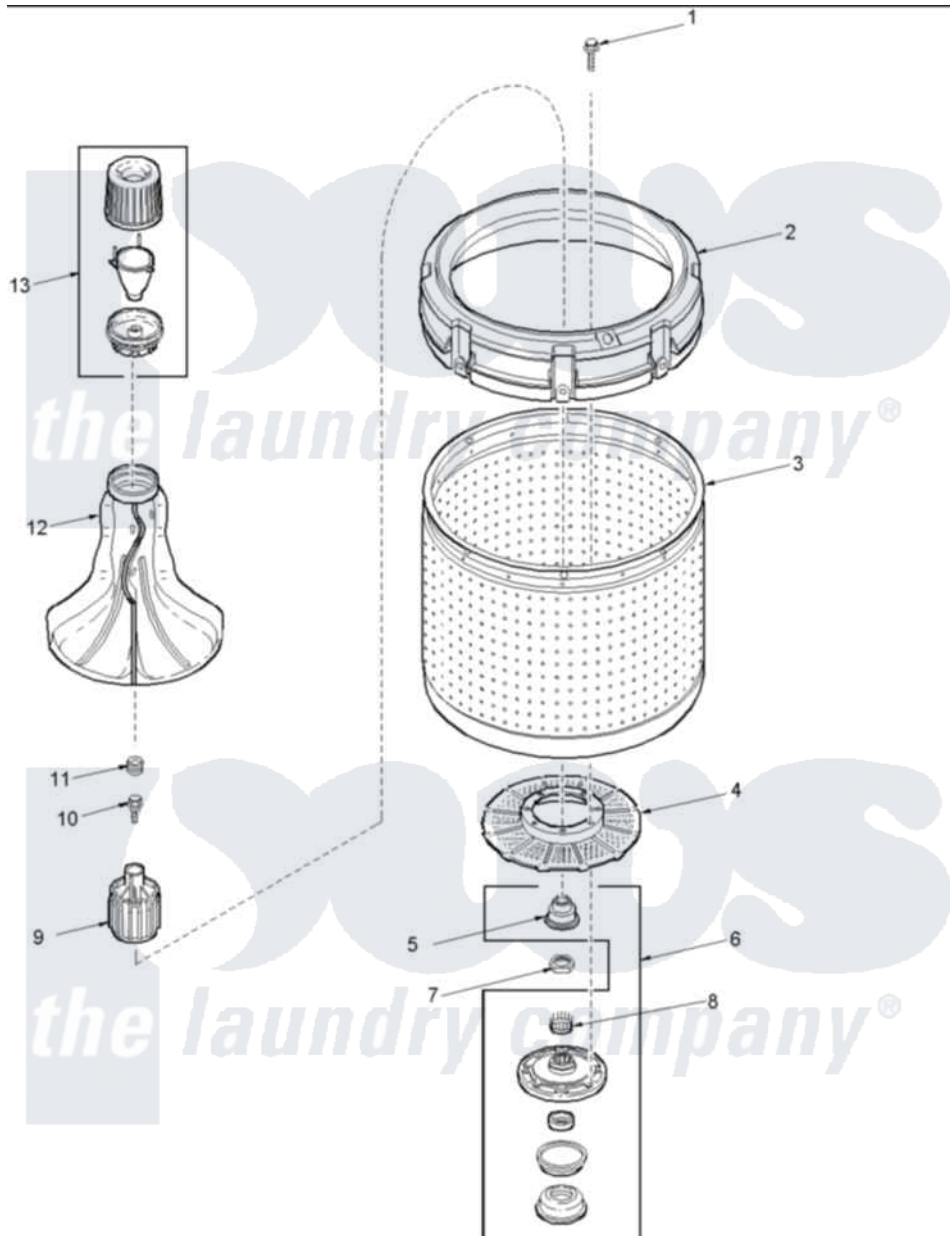

# Amana ALW880QAW1 (BOM: PALW880QAW1) 01 - Agitator, Drive Bell, Washtub and Hub

Amana Residential Amana ALW880QAW1 (BOM: PALW880QAW1) Washer Parts Parts Diagram 01 - Agitator, Drive Bell, Washtub and Hub  
 Click on the part number to view part

Item	Original Part Number	Replaced By	Status	Part Description
1	40063301	<a href="#">3400527</a>		Screw
2	40002901	<a href="#">27001052</a>		Balance Ring
3	40000801	<a href="#">719P3</a>		Assembly- Wash
4	<a href="#">40008001</a>			Filter, Lint
5	<a href="#">40016101</a>			Seal, Bell Drive
6	<a href="#">R9900457</a>			Kit, Hub And Seal
7	<a href="#">40016301</a>			Nut, Lock
8	<a href="#">40008301</a>			Insert, Spline
9	<a href="#">R9900189</a>			Kit, Drive Bell And Seal
10	<a href="#">40065102</a>			Screw, Shoulder 1/4
11	<a href="#">40008401</a>			Plug, Bell
12	<a href="#">40000501W</a>			Agitator, Flex Vane
13	<a href="#">40002101W</a>			Assembly, Fabric Softner