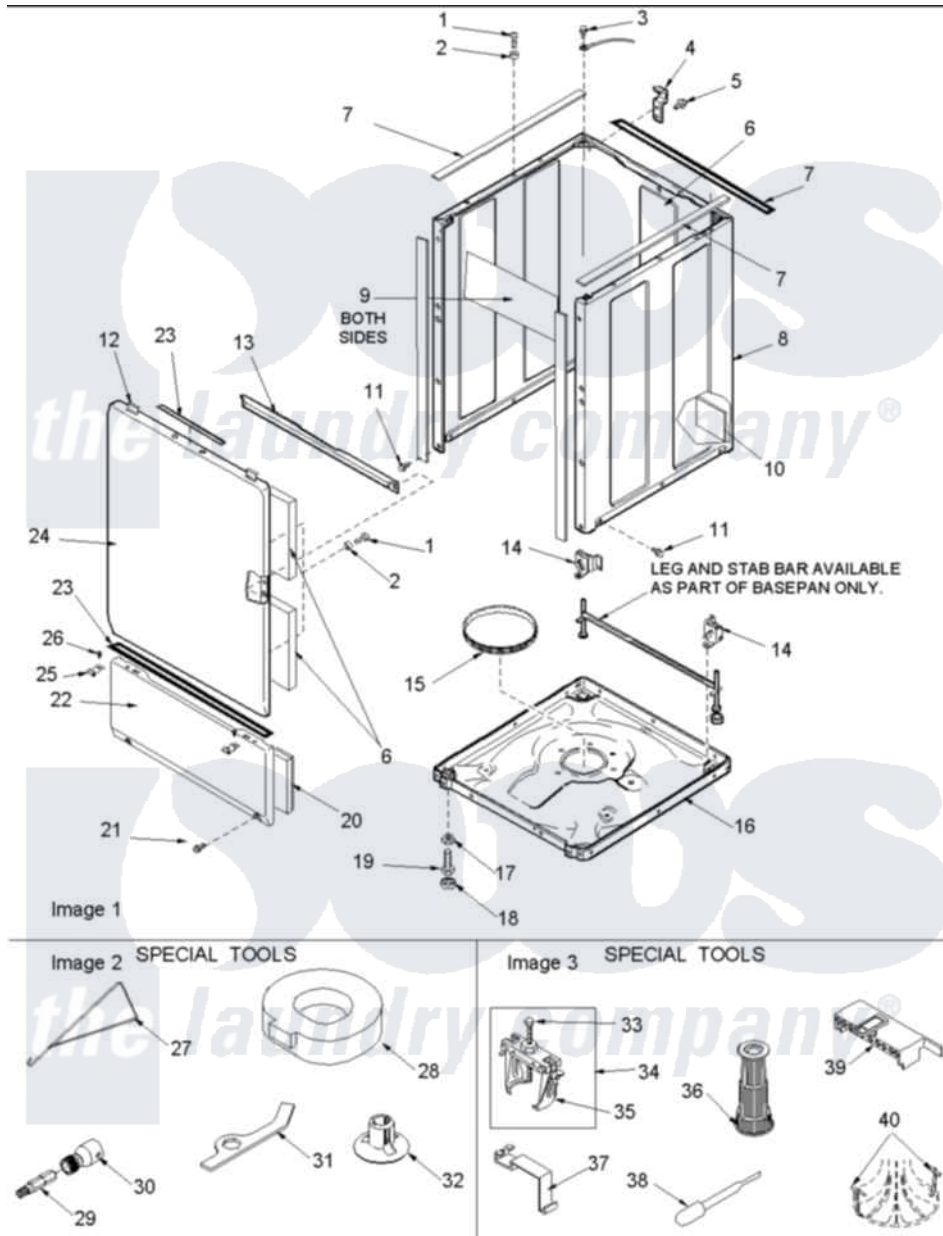

Amana ALW880QAW1 (BOM: PALW880QAW1) 02 - Base, Cabinet, Front and Special Tools

Amana Residential Amana ALW880QAW1 (BOM: PALW880QAW1) Washer Parts Parts Diagram 02 - Base, Cabinet, Front and Special Tools
 Click on the part number to view part

Item	Original Part Number	Replaced By	Status	Part Description
1	32671	Y014874		Screw, Idler Arm And Sleeve
2	505187			Locator, Panel
3	20530			Screw, 10-24 x 3/8 Hex
4	500003			Hinge, Top
5	40064801	3390631		Screw, 10-16 X 3/8
7	685366		Not Available	TAPE,FOAM
8	40076402W	37001284		Cabinet As Pack
11	40038201	27001200		Screw
12	56080	22001650		Fastener, Spring
13	56486		Not Available	BRACE, TOP
14	40031501			Bracket, Self Leveling
15	40037401			Ring, Friction
16	40031201	27001226		Base Lev
17	40038101			Nut, Leg
18	40016001			Foot, Rubber

19	40039001	22003428	Leg, Adjustable
21	40034101		Screw, No.12bx1/2
22	40045301W	40045301WP	Panel, Access
23	40083101		Tape, Foam
24	40035401W	40035401WP	Panel, Front
25	40034202		Clip, Spring
26	501086	90767	Screw, 8A X 3/8 HeX Washer Head Tapping
27	289P4	321P4	Hook, Spring
28	40068201	27001185	Brace- Shp
29	282P4		T25 Tamper Resistant Bit
30	24161		Torx Bit Holder
31	306P4		Hex Wrench
32	40047301	27001185	Brace- Shp
33	294P4B		Drive Bell Bolt
34	294P4		Bell Tool
35	294P5A	Not Available	DRIVE BELL ARMS
36	293P4		Seal Tool
37	273P4		Tub Cover Gasket Tool
38	283P4		Terminal Extractor Tool
39	34677		10 Circuit Plug
40	254P4P		Agitator Hooks
NI	40098701	27001142	Cord, Power
"	40106001		Foam, 4" X 22" X 1/2"