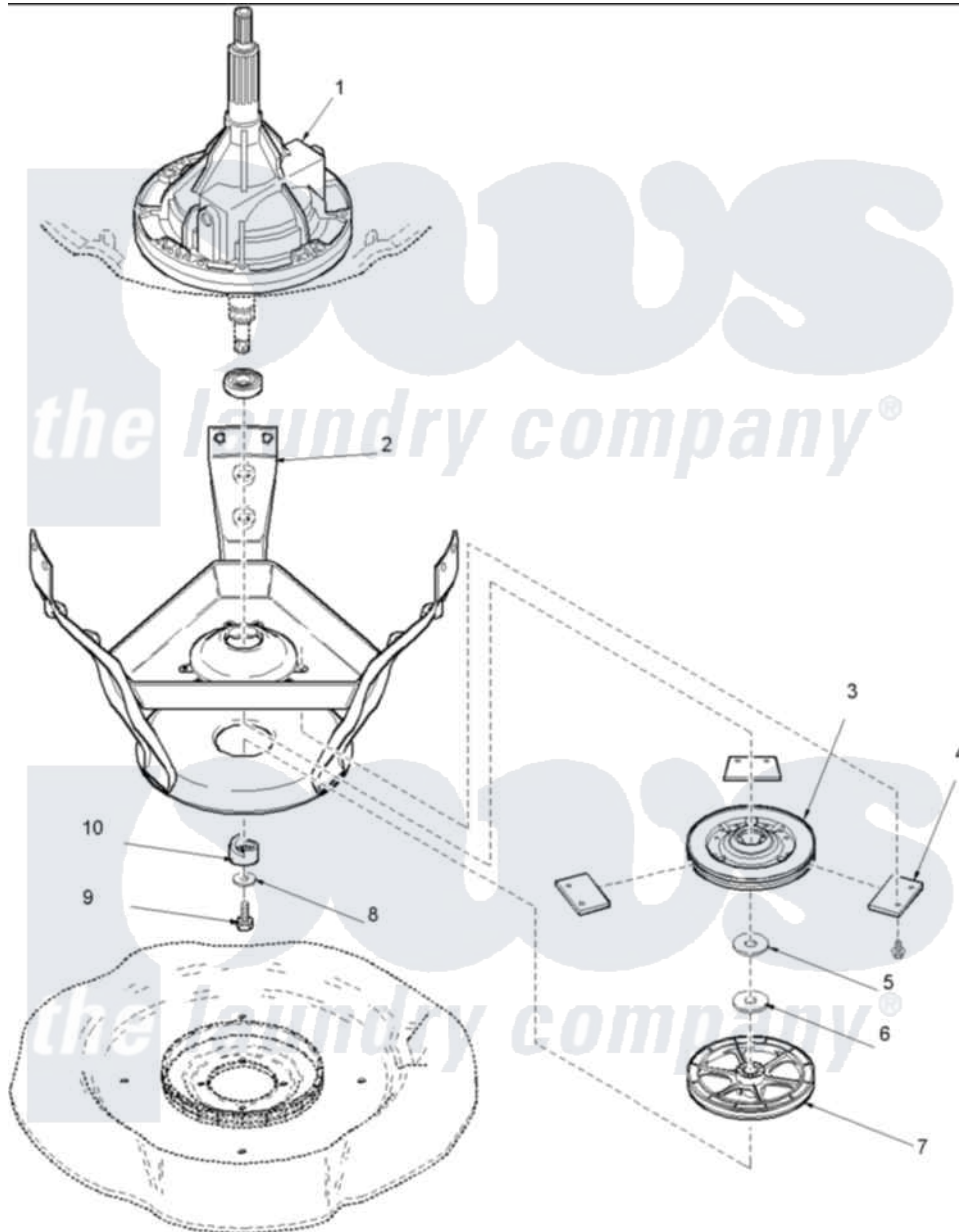

Amana ALW880QAW1 (BOM: PALW880QAW1) 03 - Bearings, Brake, and Transmission

Amana Residential Amana ALW880QAW1 (BOM: PALW880QAW1) Washer Parts Parts Diagram 03 - Bearings, Brake, and Transmission

[Click on the part number to view part](#)

Item	Original Part Number	Replaced By	Status	Part Description
1	40032701	12002177		Transmison
2	40015301W	12002013		Base
3	40003103	R9900474		Brake Assembly
4	R0000014			Kit, Brake Pad
5	40065701			Washer, 2 Odx.63 ID
6	40063201			Washer, Flat
7	40047102			Pulley, Spin/Agit
8	40041501			Washer
9	40063401			Screw, 1/4-20 x 5/8 Hex
10	40047402			Helix, Plastic