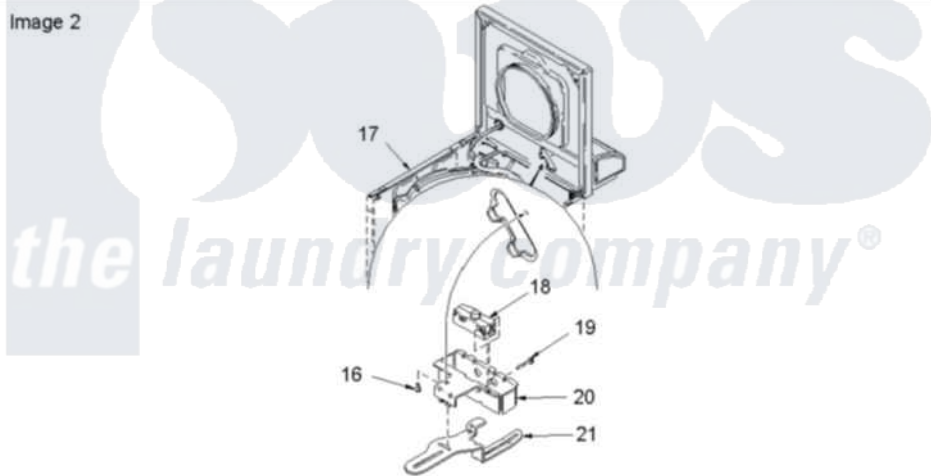

# Amana ALW880QAW1 (BOM: PALW880QAW1) 04 - Cabinet Top, Door, and Door Switch

Image 1

Image 2

Amana Residential Amana ALW880QAW1 (BOM: PALW880QAW1) Washer Parts Parts Diagram 04 - Cabinet Top, Door, and Door Switch

[Click on the part number to view part](#)

Item	Original Part Number	Replaced By	Status	Part Description
1	40111301W	<a href="#">27001093</a>		Lid
2	<a href="#">40121402</a>			Panel, Back
3	501086	<a href="#">90767</a>		Screw, 8A X 3/8 HeX Washer Head Tapping
4	<a href="#">40038001</a>			Bumper
5	40039201	<a href="#">W10119828</a>		Screw, Lid Hinge Mounting
6	<a href="#">40008201</a>			Bushing, Hinge
7	<a href="#">40094002</a>			Hinge, Lid Left Stop
8	<a href="#">40094101</a>			Hinge, Lid Right Pass
9	<a href="#">20530</a>			Screw, 10-24 x 3/8 Hex
10	<a href="#">40093901</a>			Dispenser, Bleach
11	<a href="#">40063901</a>			Clip, Hold Down
12	40000202W	<a href="#">27001182</a>		Top
13	<a href="#">40102101</a>			Cap, Hinge
14	503661	<a href="#">27001200</a>		Screw

15	56080	<a href="#">22001650</a>	Fastener, Spring
16	501086	<a href="#">90767</a>	Screw, 8A X 3/8 HeX Washer Head Tapping
17	40076402W	<a href="#">37001284</a>	Cabinet As Pack
18	40035001	<a href="#">27001095</a>	Switch, Lid
19	<a href="#">40040701</a>		Screw, Tapping No.6b-20
20	<a href="#">40009801</a>		Holder, Lid Switch
21	<a href="#">40009701</a>		Arm, Lid Switch