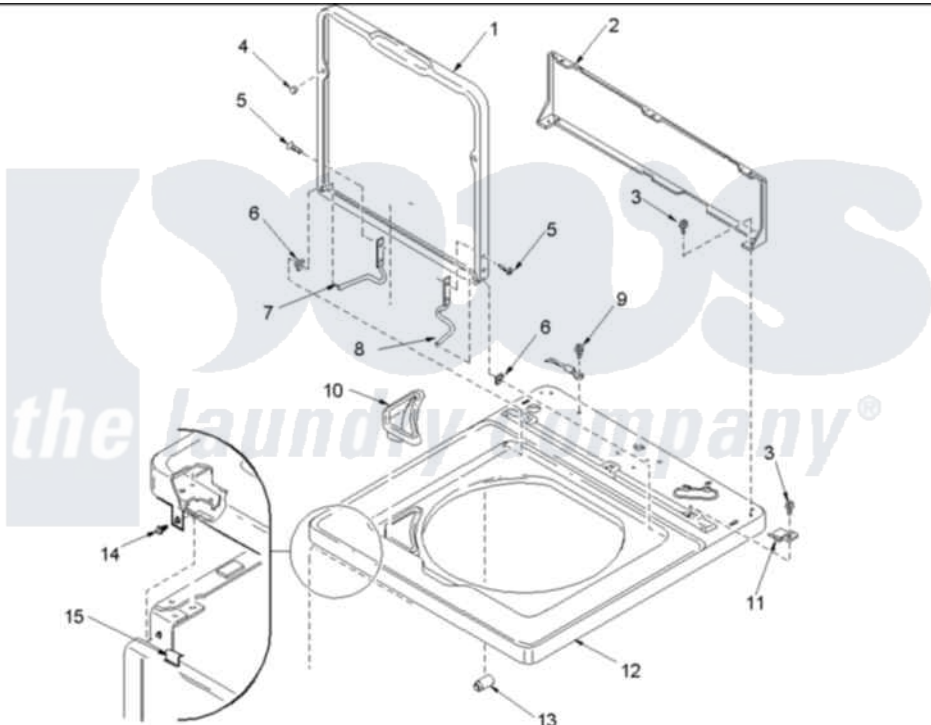

# Amana ALW880QAW1 (BOM: PALW880QAW1) 04 - Cabinet Top, Door, and Door Switch

Image 1

Image 2

Amana Residential Amana ALW880QAW1 (BOM: PALW880QAW1) Washer Parts Parts Diagram 04 - Cabinet Top, Door, and Door Switch

[Click on the part number to view part](#)

Item	Original Part Number	Replaced By	Status	Part Description
1	40111301W	<a href="#">27001093</a>		Lid
2	<a href="#">40121402</a>			Panel, Back
3	501086	<a href="#">90767</a>		Screw, 8A X 3/8 HeX Washer Head Tapping
4	<a href="#">40038001</a>			Bumper
5	40039201	<a href="#">W10119828</a>		Screw, Lid Hinge Mounting
6	<a href="#">40008201</a>			Bushing, Hinge
7	<a href="#">40094002</a>			Hinge, Lid Left Stop
8	<a href="#">40094101</a>			Hinge, Lid Right Pass
9	<a href="#">20530</a>			Screw, 10-24 x 3/8 Hex
10	<a href="#">40093901</a>			Dispenser, Bleach
11	<a href="#">40063901</a>			Clip, Hold Down
12	40000202W	<a href="#">27001182</a>		Top
13	<a href="#">40102101</a>			Cap, Hinge
14	503661	<a href="#">27001200</a>		Screw

15	56080	<a href="#">22001650</a>	Fastener, Spring
16	501086	<a href="#">90767</a>	Screw, 8A X 3/8 HeX Washer Head Tapping
17	40076402W	<a href="#">37001284</a>	Cabinet As Pack
18	40035001	<a href="#">27001095</a>	Switch, Lid
19	<a href="#">40040701</a>		Screw, Tapping No.6b-20
20	<a href="#">40009801</a>		Holder, Lid Switch
21	<a href="#">40009701</a>		Arm, Lid Switch