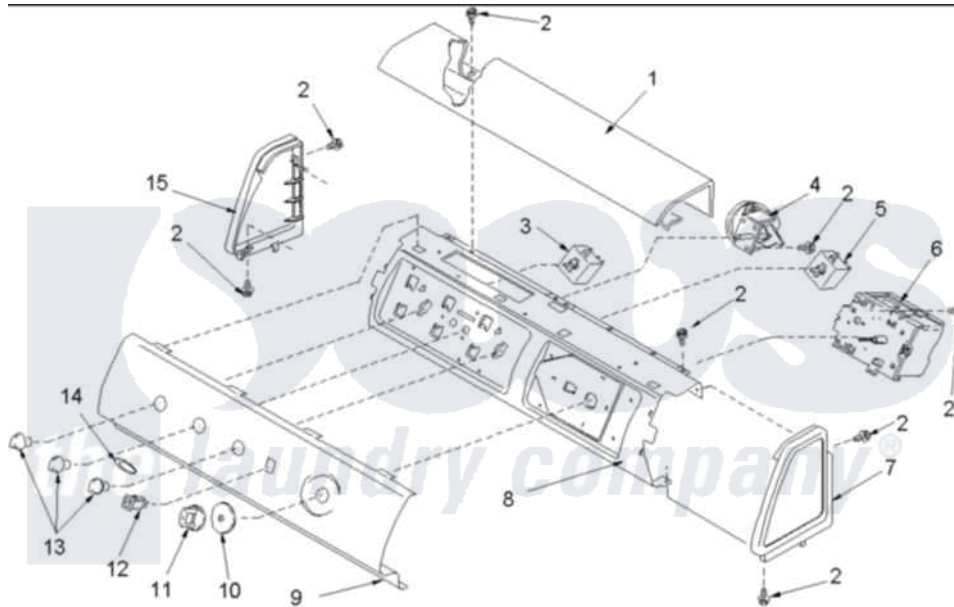

Amana ALW880QAW1 (BOM: PALW880QAW1) 05 - Control Panels

Amana Residential Amana ALW880QAW1 (BOM: PALW880QAW1) Washer Parts Parts Diagram 05 - Control Panels
 Click on the part number to view part

Item	Original Part Number	Replaced By	Status	Part Description
1	503674W			Cover, Top
2	501086	90767		Screw, 8A X 3/8 HeX Washer Head Tapping
3	40074101			Switch, Temp Sel-4 Pos
4	40055101			Switch, Pressure
5	40039501			Switch, Speed
6	40059102	R0131010		Timer
7	40012701W		Not Available	ENDCAP (RT-WHT)
8	40039601			Support, Control Panel
9	40072802W			Panel, Graphic
"	40091401C		Not Available	PANEL,GRAPHIC(BISQUE)
10	40013701W	27001134		Dial- Time
11	40014001W	27001133		Knob- Time
12	38424W			Switch, Rocker
13	40013401W	27001137		Knob Sele
14	40083301			Medallion
15	40012702W			Endcap