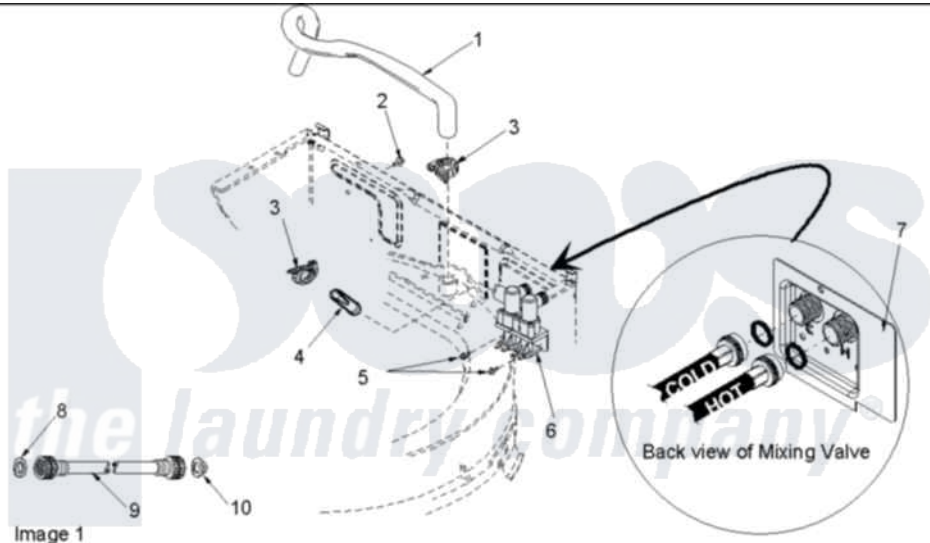

Amana ALW880QAW1 (BOM: PALW880QAW1) 06 - Mixing Valve and Hoses

Image 1

Image 2

Amana Residential Amana ALW880QAW1 (BOM: PALW880QAW1) Washer Parts Parts Diagram 06 - Mixing Valve and Hoses

[Click on the part number to view part](#)

Item	Original Part Number	Replaced By	Status	Part Description
1	40098901	27001184		Hose, Mixing Valve To Tub
2	503661	27001200		Screw
3	36801	596669		Clamp, Manifold
4	34500	22001900		Preventer, Back Flow
5	501086	90767		Screw, 8A X 3/8 HeX Washer Head Tapping
6	40097701	R0131578		Valve-Inlet
7	40098801			Plate, Mixing Valve
8	20290	Y013783		Washer, Inlet Hose
9	40058001	76313		Hosefill
"	40058002	76313		Hosefill
10	28605	22002960		Strainer, Washer Inlet
11	562P3	76660		Break-Sphn
12	33615	22003814		Retainer, Drain Hose
13	40008101			Adapter, Standpipe

14	33489	8539404	Tie-Wire
15	40058501		Relief, Strain Drain
16	36014		Clip, Retainer-Hose
17	36802	285655	Clamp, Hose
18	40094201		Hose, Tub To Pump
19	40044901		Stand, Hose
20	40053901		Hose, Drain