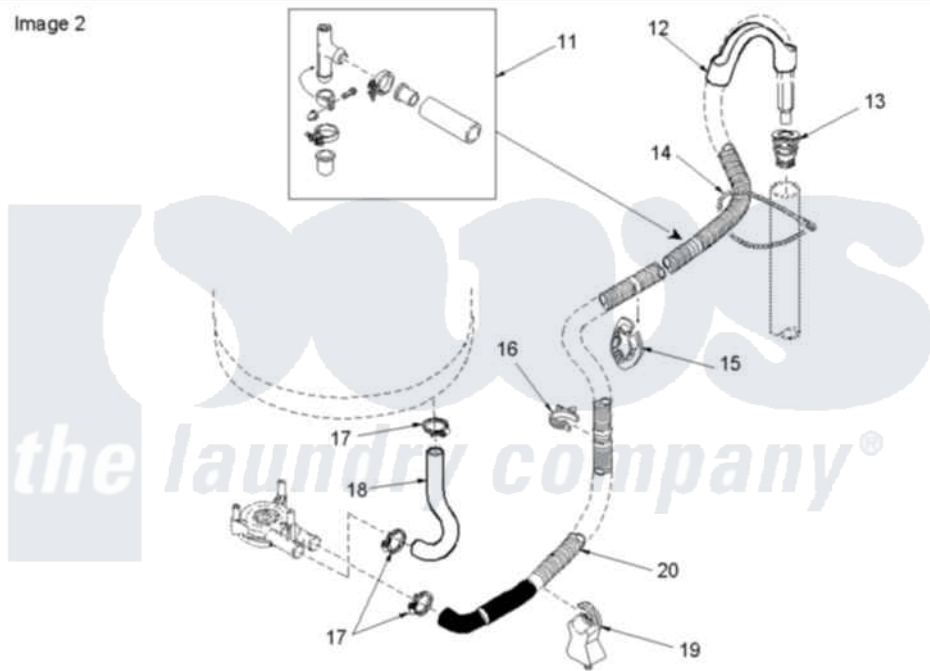

Amana ALW880QAW1 (BOM: PALW880QAW1) 06 - Mixing Valve and Hoses

Image 1

Image 2

Amana Residential Amana ALW880QAW1 (BOM: PALW880QAW1) Washer Parts Parts Diagram 06 - Mixing Valve and Hoses

[Click on the part number to view part](#)

Item	Original Part Number	Replaced By	Status	Part Description
1	40098901	27001184		Hose, Mixing Valve To Tub
2	503661	27001200		Screw
3	36801	596669		Clamp, Manifold
4	34500	22001900		Preventer, Back Flow
5	501086	90767		Screw, 8A X 3/8 HeX Washer Head Tapping
6	40097701	R0131578		Valve-Inlet
7	40098801			Plate, Mixing Valve
8	20290	Y013783		Washer, Inlet Hose
9	40058001	76313		Hosefill
"	40058002	76313		Hosefill
10	28605	22002960		Strainer, Washer Inlet
11	562P3	76660		Break-Sphn
12	33615	22003814		Retainer, Drain Hose
13	40008101			Adapter, Standpipe

14	33489	8539404	Tie-Wire
15	40058501		Relief, Strain Drain
16	36014		Clip, Retainer-Hose
17	36802	285655	Clamp, Hose
18	40094201		Hose, Tub To Pump
19	40044901		Stand, Hose
20	40053901		Hose, Drain