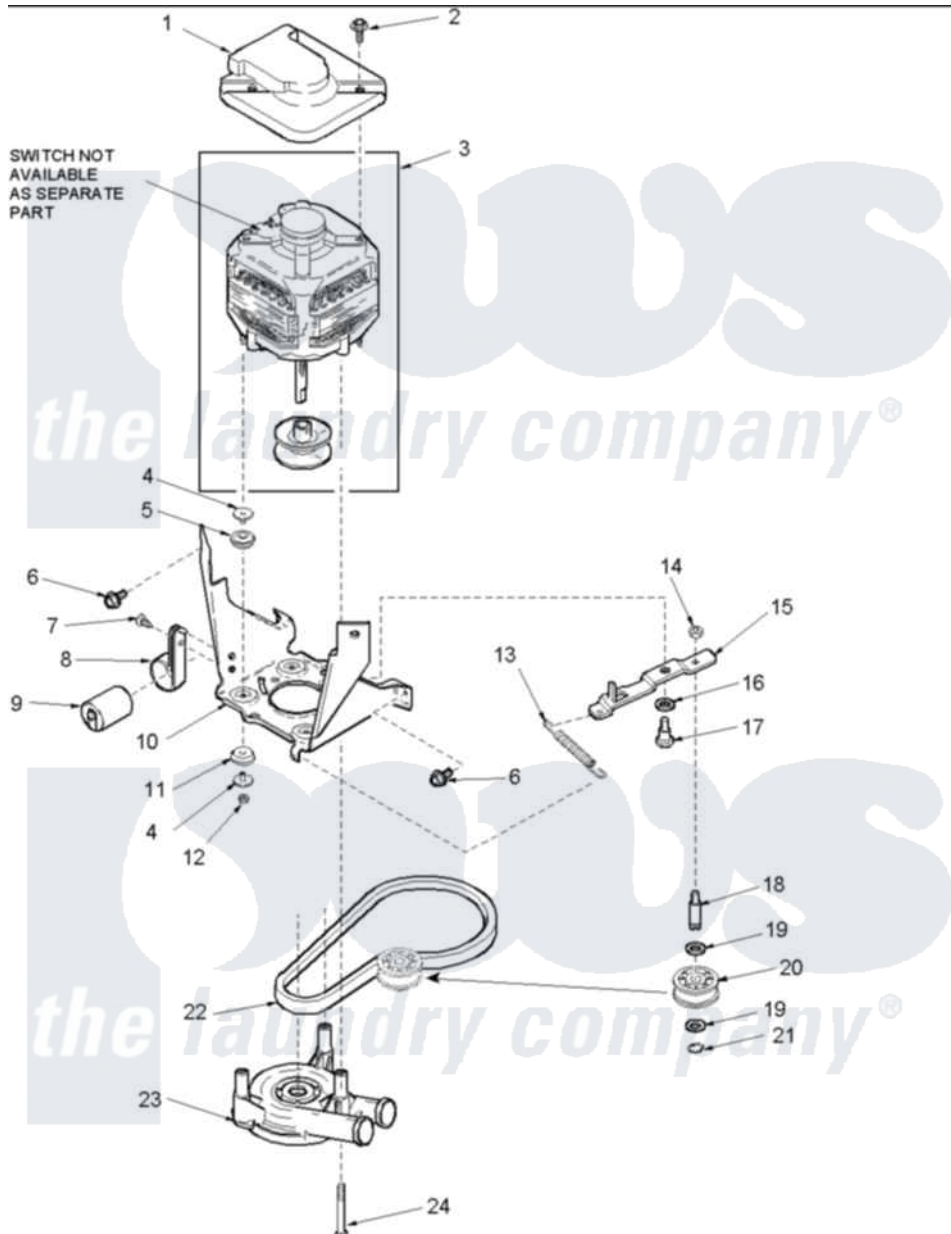

Amana ALW880QAW1 (BOM: PALW880QAW1) 07 - Motor, Belt, Pump, and Idler Assy

Amana Residential Amana ALW880QAW1 (BOM: PALW880QAW1) Washer Parts Parts Diagram 07 - Motor, Belt, Pump, and Idler Assy
 Click on the part number to view part

Item	Original Part Number	Replaced By	Status	Part Description
1	40112301			Shield, Motor
2	40046701	4312464		Screw
3	40096303	12002133		Motor-Drive
4	40053701			Post, Isolator
5	40053801			Mount, Motor Upper
6	40128701			Screw, 5/16-18 X .50
7	503688			Screw, 10B-16 X .34 I
8	40047001	27001107		Clamp, Capacitor
9	40084501			Capacitor
10	40015502		Not Available	BRACKET,MOTOR MOUNT
11	40054301			Mount, Motor Lower
12	40095101	Y707702		Locknut
13	40061401			Spring, Idler Lever
14	40038801			Jamnut, 3/8-16
15	40041002			Lever, Idler

16	40054701		Washer
17	40038901		Screw, 1/4-20
18	56461		Shaft
19	52549		Washer, 501 ID X3/4 Odx
20	40045001		Idler Pulley Assembly
21	23748		Ring, Retaining
22	40053606	27001006	Belt, Spin And Agitator
23	40040301	27001233	Pump
24	40063701		Screw, 10-16 x 1.75
NI	40069501	Not Available	MOTOR MOUNT LOWER ASSEMBLY
"	40069401	Not Available	MOTOR MOUNT UPPER ASSEMBLY