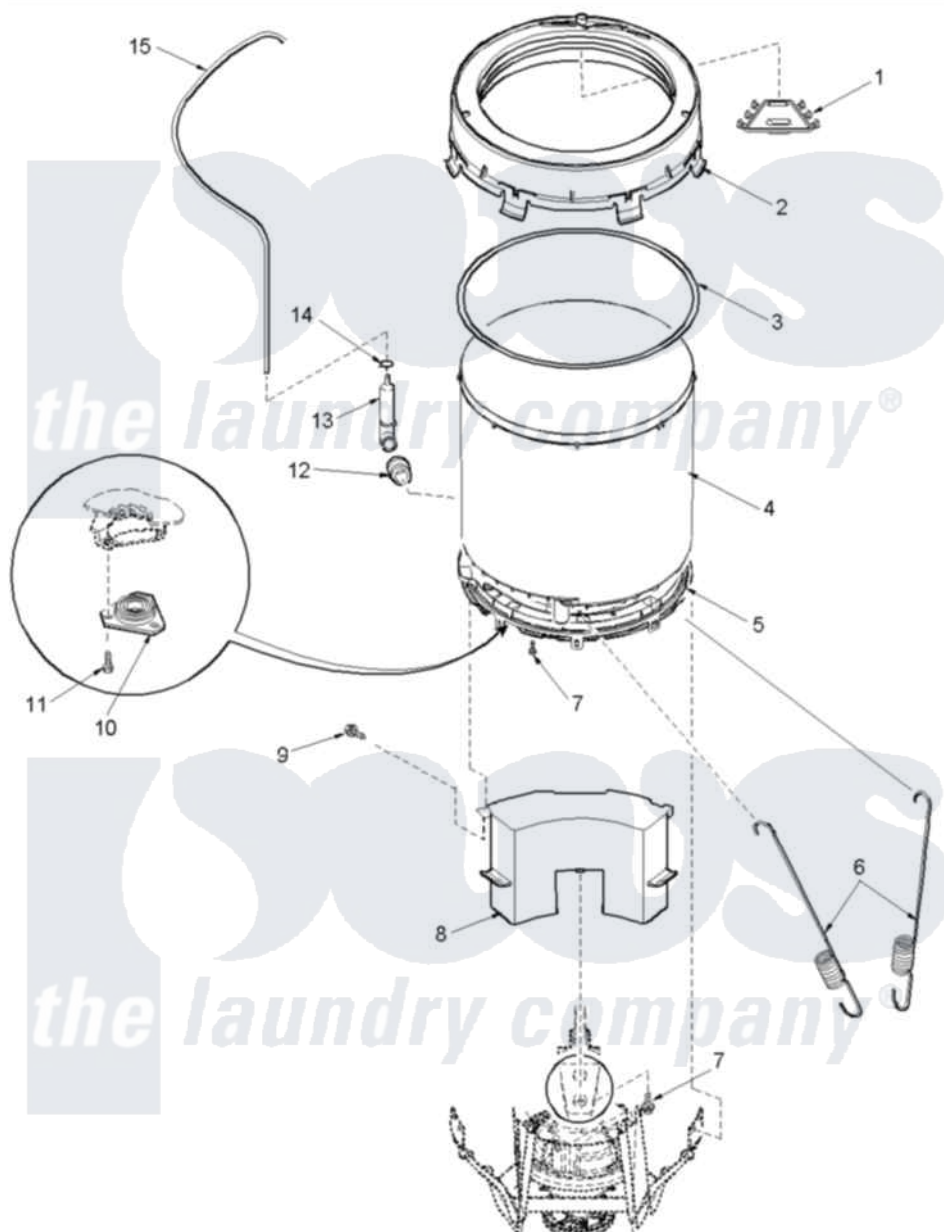

Amana ALW880QAW1 (BOM: PALW880QAW1) 08 - Outer Tub and Pressure Tube

Amana Residential Amana ALW880QAW1 (BOM: PALW880QAW1) Washer Parts Parts Diagram 08 - Outer Tub and Pressure Tube

[Click on the part number to view part](#)

Item	Original Part Number	Replaced By	Status	Part Description
1	40001901		Not Available	CHANNEL, WATER INLET
2	40111101		Not Available	COVER, OUTER TUB
3	40076601			Gasket, Tub Cover
4	40111001	40111001P		Tub, Plastic Outer
5	40001102	40001102P		Bottom, Outer Tub
6	40045202			Spring, Tall Tub
7	40064301			Screw, 1/4-15 x 3/4 Hex
8	40015902		Not Available	ASSY, COUNTERWEIGHT
9	40070401			Screw, 1/4-20 x 7/8 Hex
10	40004201	40004201P		Main Bearing Assembly
11	40128701			Screw, 5/16-18 X .50
12	40037801			Grommet
13	40008501			Assembly, Pressure Bulb
14	40054901	596669		Clamp, Manifold
15	40065001	21001748		Hose, Pressure Switch