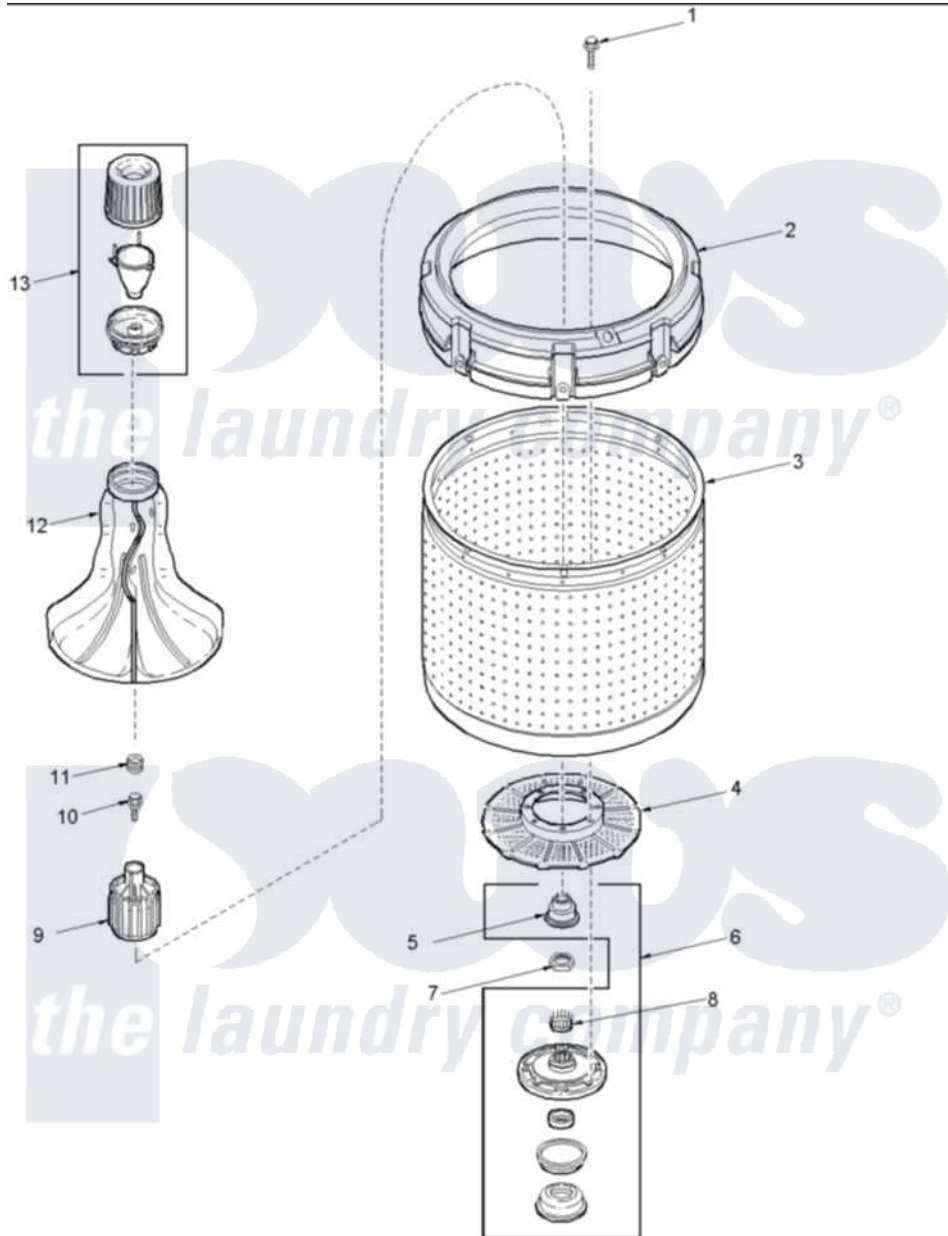

Amana ALW891SAW (BOM: PALW891SAW) 01 - AGITATOR, DRIVE BELL, WASHTUB AND HUB

Amana Residential Amana ALW891SAW (BOM: PALW891SAW) Washer Parts Parts Diagram 01 - AGITATOR, DRIVE BELL, WASHTUB AND HUB
 Click on the part number to view part

Item	Original Part Number	Replaced By	Status	Part Description
1	40063301	3400527		Screw
2	40002901	27001052		Balance Ring
3	40000801	719P3		Assembly- Wash
4	40008001			Filter, Lint
5	40016101			Seal, Bell Drive
6	R9900457			Kit, Hub And Seal
7	40016301			Nut, Lock
8	40008301			Insert, Spline
9	R9900189			Kit, Drive Bell And Seal
10	40065102			Screw, Shoulder 1/4
11	40008401			Plug, Bell
12	40000501W			Agitator, Flex Vane
13	40002101W			Assembly, Fabric Softner