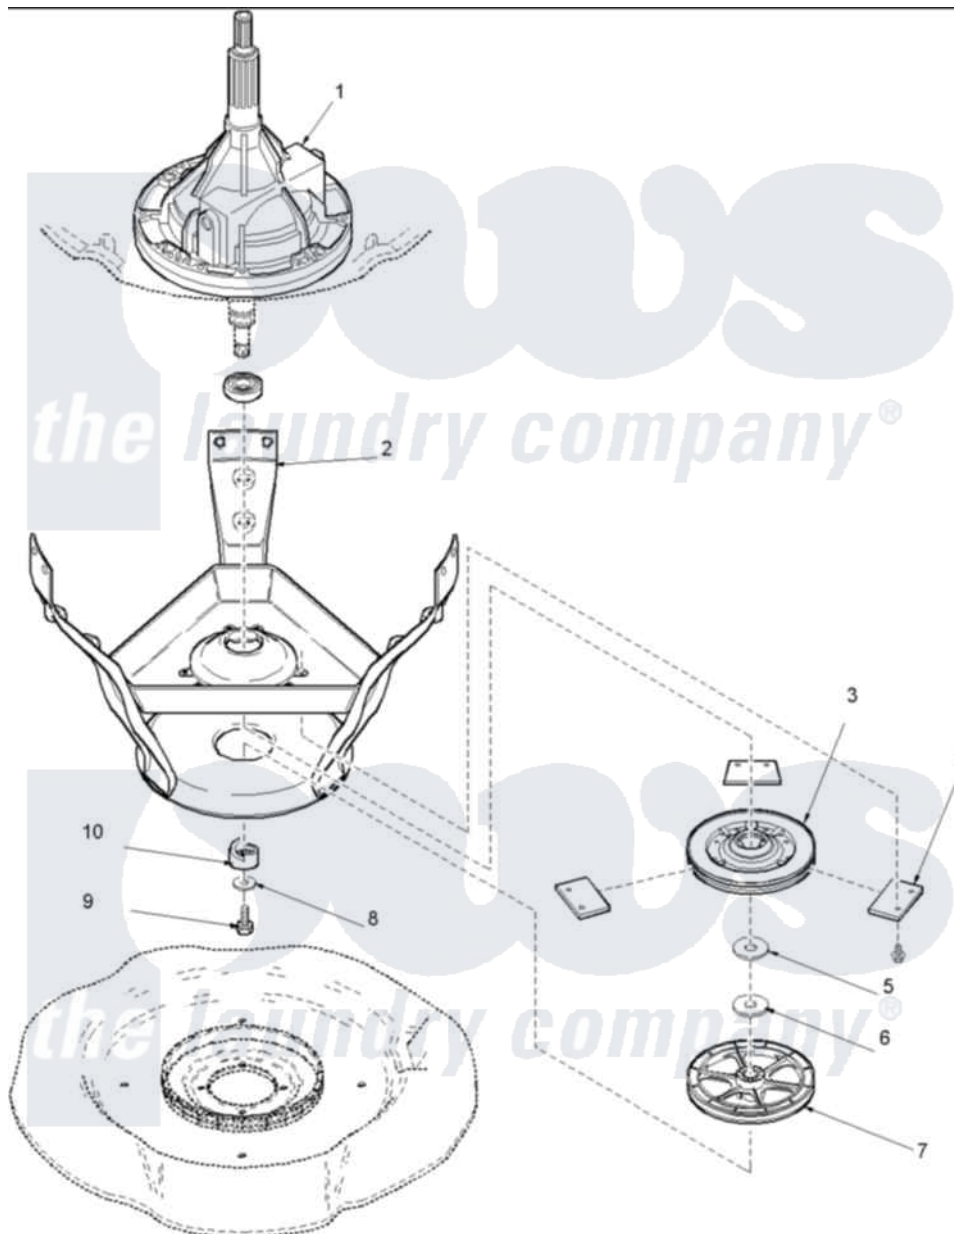

Amana ALW891SAW (BOM: PALW891SAW) 03 - BEARINGS, BRAKE, AND TRANSMISSION

Amana Residential Amana ALW891SAW (BOM: PALW891SAW) Washer Parts Parts Diagram 03 - BEARINGS, BRAKE, AND TRANSMISSION
 Click on the part number to view part

Item	Original Part Number	Replaced By	Status	Part Description
1	40032701	12002177		Transmison
2	40070001	12002013		Base
3	40003103	R9900474		Brake Assembly
5	40065701			Washer, 2 Odx.63 ID
6	40063201			Washer, Flat
7	40047102			Pulley, Spin/Agit
8	40041501			Washer
9	40063401			Screw, 1/4-20 x 5/8 Hex
10	40047402			Helix, Plastic
NI	26594P			Grease, Silicone - 2 Oz Tube