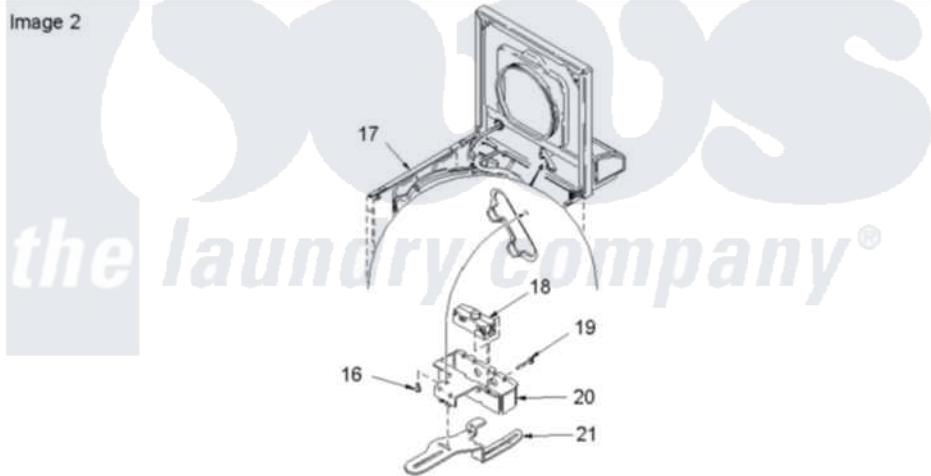

Amana ALW891SAW (BOM: PALW891SAW) 04 - CABINET TOP, DOOR, AND DOOR SWITCH

Image 1

Image 2

Amana Residential Amana ALW891SAW (BOM: PALW891SAW) Washer Parts Parts Diagram 04 - CABINET TOP, DOOR, AND DOOR SWITCH

[Click on the part number to view part](#)

Item	Original Part Number	Replaced By	Status	Part Description
1	40111301W	27001093		Lid
2	40121402			Panel, Back
4	40038001			Bumper
5	40039201	W10119828		Screw, Lid Hinge Mounting
6	40008201			Bushing, Hinge
7	40094002			Hinge, Lid Left Stop
8	40094101			Hinge, Lid Right Pass
10	40093901			Dispenser, Bleach
11	40063901			Clip, Hold Down
12	40000202W	27001182		Top
13	40102101			Cap, Hinge
15	56080	22001650		Fastener, Spring
17	40076402W	37001284		Cabinet As Pack
18	40035001	27001095		Switch, Lid
19	40040701			Screw, Tapping No.6b-20