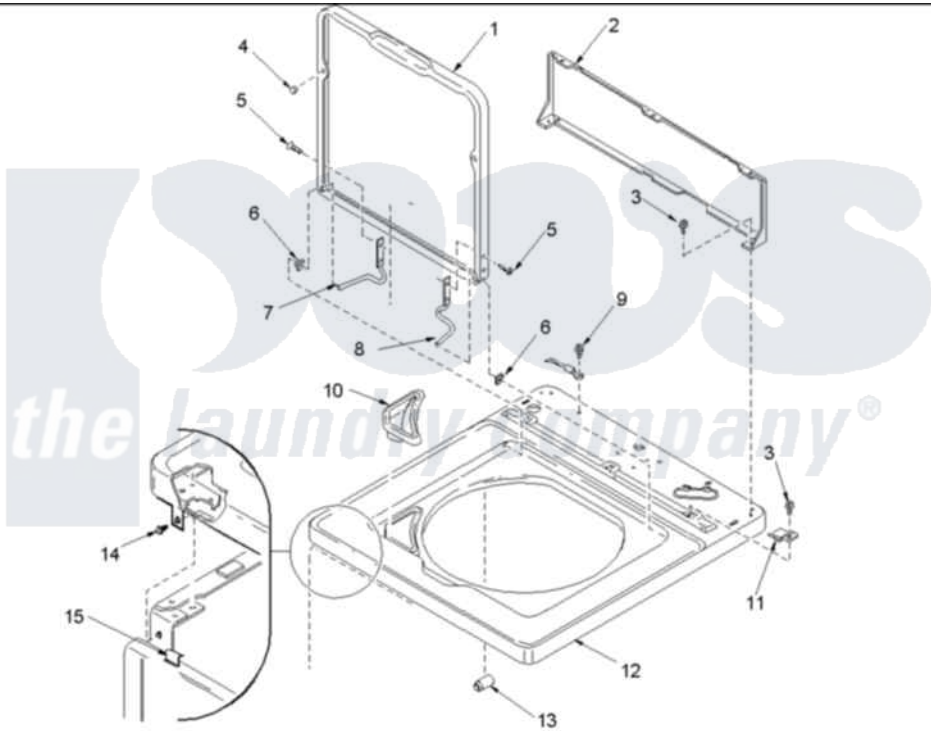

Amana ALW891SAW (BOM: PALW891SAW) 04 - CABINET TOP, DOOR, AND DOOR SWITCH

Image 1

Image 2

Amana Residential Amana ALW891SAW (BOM: PALW891SAW) Washer Parts Parts Diagram 04 - CABINET TOP, DOOR, AND DOOR SWITCH

[Click on the part number to view part](#)

Item	Original Part Number	Replaced By	Status	Part Description
1	40111301W	27001093		Lid
2	40121402			Panel, Back
4	40038001			Bumper
5	40039201	W10119828		Screw, Lid Hinge Mounting
6	40008201			Bushing, Hinge
7	40094002			Hinge, Lid Left Stop
8	40094101			Hinge, Lid Right Pass
10	40093901			Dispenser, Bleach
11	40063901			Clip, Hold Down
12	40000202W	27001182		Top
13	40102101			Cap, Hinge
15	56080	22001650		Fastener, Spring
17	40076402W	37001284		Cabinet As Pack
18	40035001	27001095		Switch, Lid
19	40040701			Screw, Tapping No.6b-20