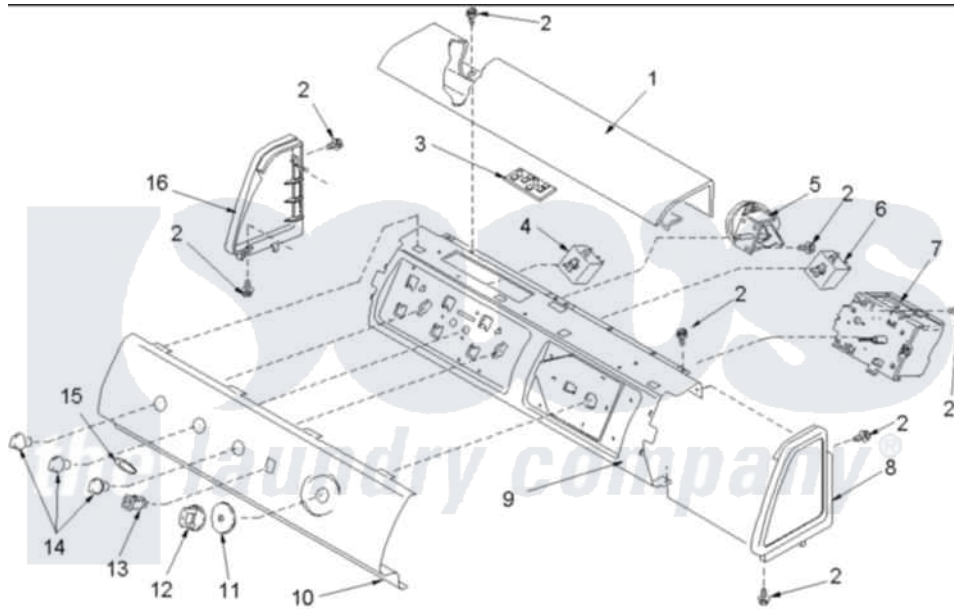

Amana ALW891SAW (BOM: PALW891SAW) 05 - CONTROL PANELS

Amana Residential Amana ALW891SAW (BOM: PALW891SAW) Washer Parts Parts Diagram 05 - CONTROL PANELS

Click on the part number to view part

Item	Original Part Number	Replaced By	Status	Part Description
2	503674W			Cover, Top
3	40014401			Board, Atc Control
4	40107102			Switch, Temp Sel-6 Pos
5	40055101			Switch, Pressure
6	40108501			Switch, Speed-4 Pos
7	40107302			Timer, 115V/60Hz/13 Cycle
8	40012701W		Not Available	ENDCAP (RT-WHT)
9	40039609			Panel, Support Control
10	40107603W		Not Available	PANEL,GRAPHIC(WHITE)
11	40013701W	27001134		Dial- Time
12	40014001W	27001133		Knob- Time
14	40013401W	27001137		Knob Sele
15	40083301			Medallion
16	40012702W			Endcap
NI	40107901		Not Available	ASSY,WIRE HARN HOOD
"	40100001	27001041		Harness, Base Wire