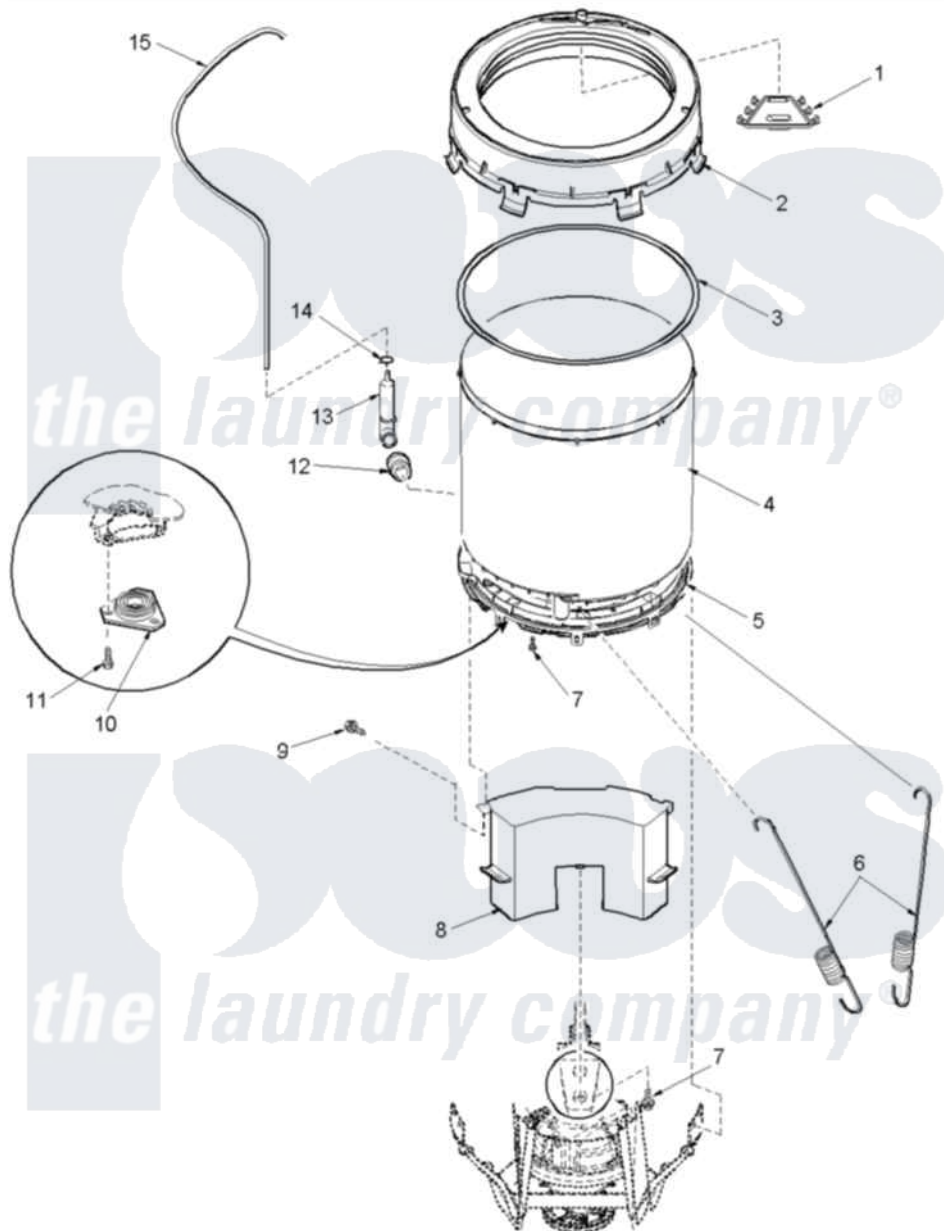

**Amana ALW891SAW (BOM: PALW891SAW) 09 - OUTER TUB AND PRESSURE TUBE**

Amana Residential Amana ALW891SAW (BOM: PALW891SAW) Washer Parts Parts Diagram 09 - OUTER TUB AND PRESSURE TUBE

Click on the part number to view part

Item	Original Part Number	Replaced By	Status	Part Description
1	40001901		Not Available	CHANNEL, WATER INLET
2	40111101		Not Available	COVER, OUTER TUB
3	<a href="#">40076601</a>			Gasket, Tub Cover
4	40111001	<a href="#">40111001P</a>		Tub, Plastic Outer
5	40001102	<a href="#">40001102P</a>		Bottom, Outer Tub
6	<a href="#">40045202</a>			Spring, Tall Tub
7	<a href="#">40064301</a>			Screw, 1/4-15 x 3/4 Hex
8	<a href="#">40015901</a>			Assembly Counter Weight
9	<a href="#">40070401</a>			Screw, 1/4-20 x 7/8 Hex
10	40004201	<a href="#">40004201P</a>		Main Bearing Assembly
11	<a href="#">40128701</a>			Screw, 5/16-18 X .50
12	<a href="#">40037801</a>			Grommet
13	<a href="#">40008501</a>			Assembly, Pressure Bulb
14	40054901	<a href="#">596669</a>		Clamp, Manifold
15	40065001	<a href="#">21001748</a>		Hose, Pressure Switch