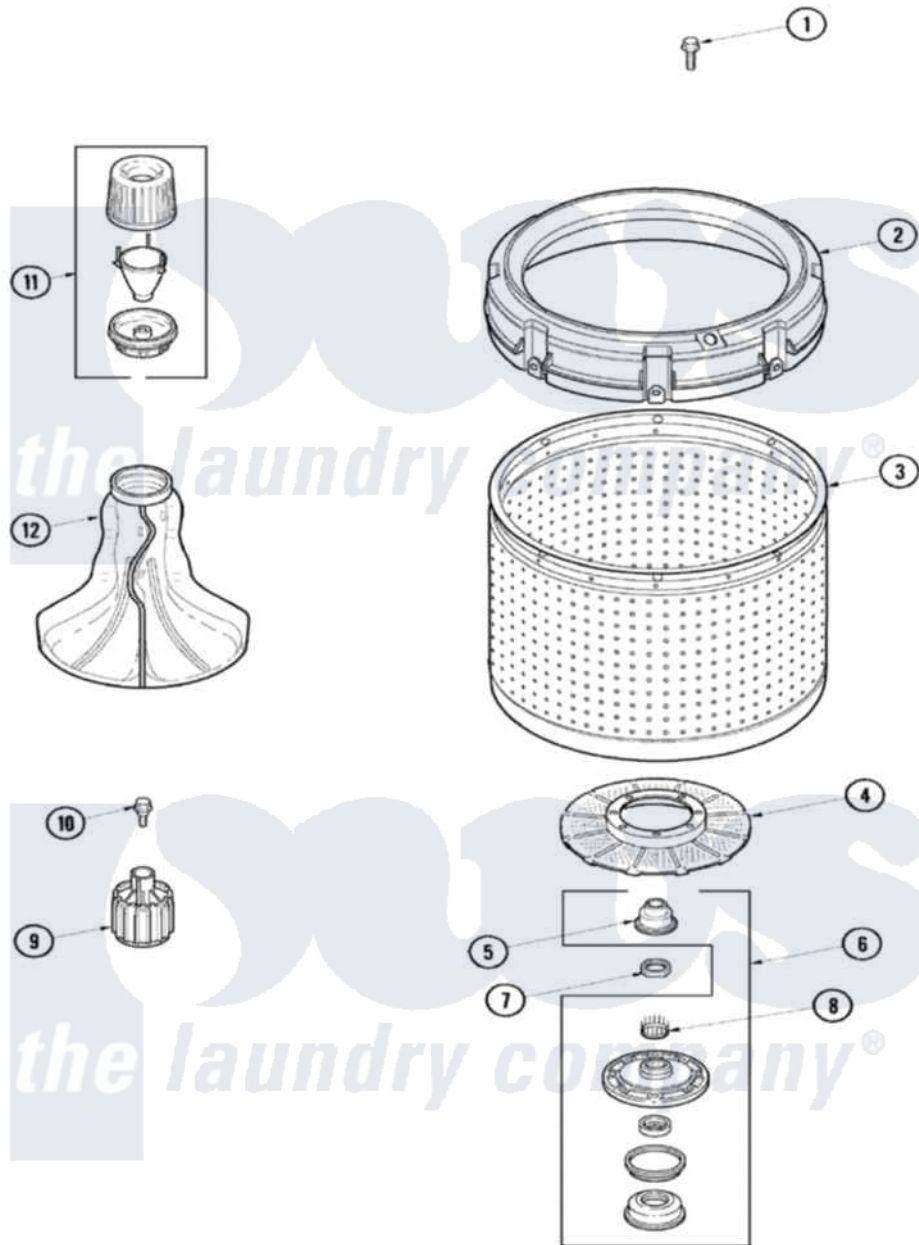

Amana ALW895SAC 03 - INNER TUB

Amana Residential Amana ALW895SAC Washer Parts Parts Diagram 03 - INNER TUB
 Click on the part number to view part

Item	Original Part Number	Replaced By	Status	Part Description
1	40063301	3400527		Screw
2	40002901	27001052		Balance Ring
3	40000801P	719P3		Assembly- Wash
4	40008001			Filter, Lint
5	40016101			Seal, Bell Drive
6	R9900457			Kit, Hub And Seal
7	40016301			Nut, Lock
8	40008301			Insert, Spline
9	R9900189			Kit, Drive Bell And Seal
10	40065102			Screw, Shoulder 1/4
11	40002101W			Assembly, Fabric Softner
12	40000501W			Agitator, Flex Vane