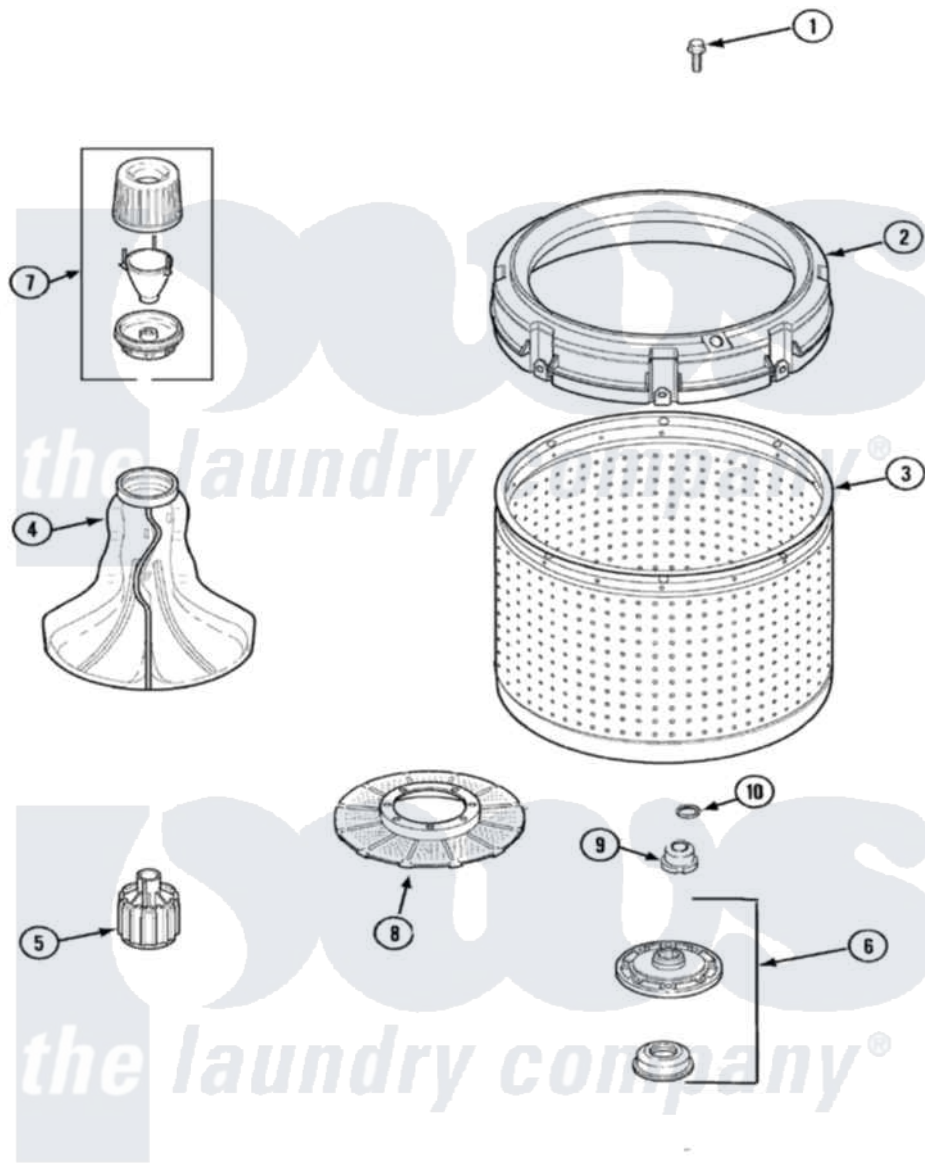

Amana ALW895SAC 04 - INNER TUB (SERIES 15)

Amana Residential Amana ALW895SAC Washer Parts Parts Diagram 04 - INNER TUB (SERIES 15)
 Click on the part number to view part

Item	Original Part Number	Replaced By	Status	Part Description
1	40063301	3400527		Screw
2	40002901	27001052		Balance Ring
3	40000801P	719P3		Assembly- Wash
4	40000501W			Agitator, Flex Vane
5	Y2200109	W10116784		Bell-Drive
6	Y2200460	W10116791		Hub And Seal
7	40002101W			Assembly, Fabric Softner
8	40008001			Filter, Lint
9	21001533	35-5655-1		Seal
10	25-7941			"O" Ring, Agtr Drive Shaft