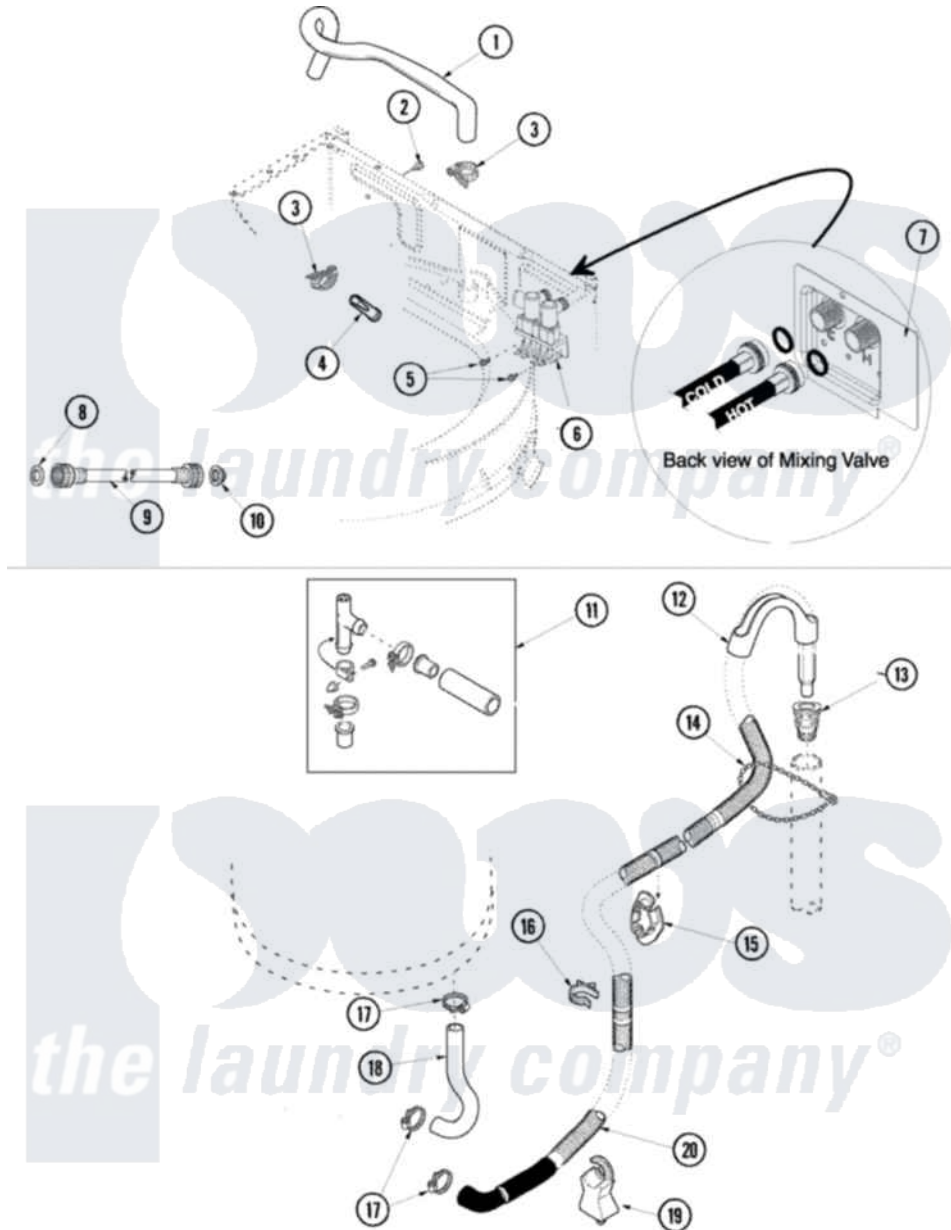

# Amana ALW895SAC 05 - MIXING VALVE AND HOSES

Amana Residential Amana ALW895SAC Washer Parts Parts Diagram 05 - MIXING VALVE AND HOSES  
 Click on the part number to view part

Item	Original Part Number	Replaced By	Status	Part Description
1	40098901	<a href="#">27001184</a>		Hose, Mixing Valve To Tub
2	503661	<a href="#">27001200</a>		Screw
3	36801	<a href="#">596669</a>		Clamp, Manifold
4	34500	<a href="#">22001900</a>		Preventer, Back Flow
5	501086	<a href="#">90767</a>		Screw, 8A X 3/8 HeX Washer Head Tapping
6	<a href="#">40107001</a>			Valve, Mixing-E2
7	<a href="#">40098801</a>			Plate, Mixing Value
8	20290	<a href="#">Y013783</a>		Washer, Inlet Hose
9	40058001	<a href="#">76313</a>		Hosefill
"	40058002	<a href="#">76313</a>		Hosefill
10	28605	<a href="#">22002960</a>		Strainer, Washer Inlet
11	562P3	<a href="#">76660</a>		Break-Sphn
12	33615	<a href="#">22003814</a>		Retainer, Drain Hose
13	<a href="#">40008101</a>			Adapter, Standpipe
14	33489	<a href="#">8539404</a>		Tie-Wire
15	<a href="#">40058501</a>			Relief, Strain Drain

16	<a href="#">36014</a>		Clip, Retainer-Hose
17	36802	<a href="#">285655</a>	Clamp, Hose
18	<a href="#">40094201</a>		Hose, Tub To Pump
19	<a href="#">40044901</a>		Stand, Hose
20	<a href="#">40053901</a>		Hose, Drain