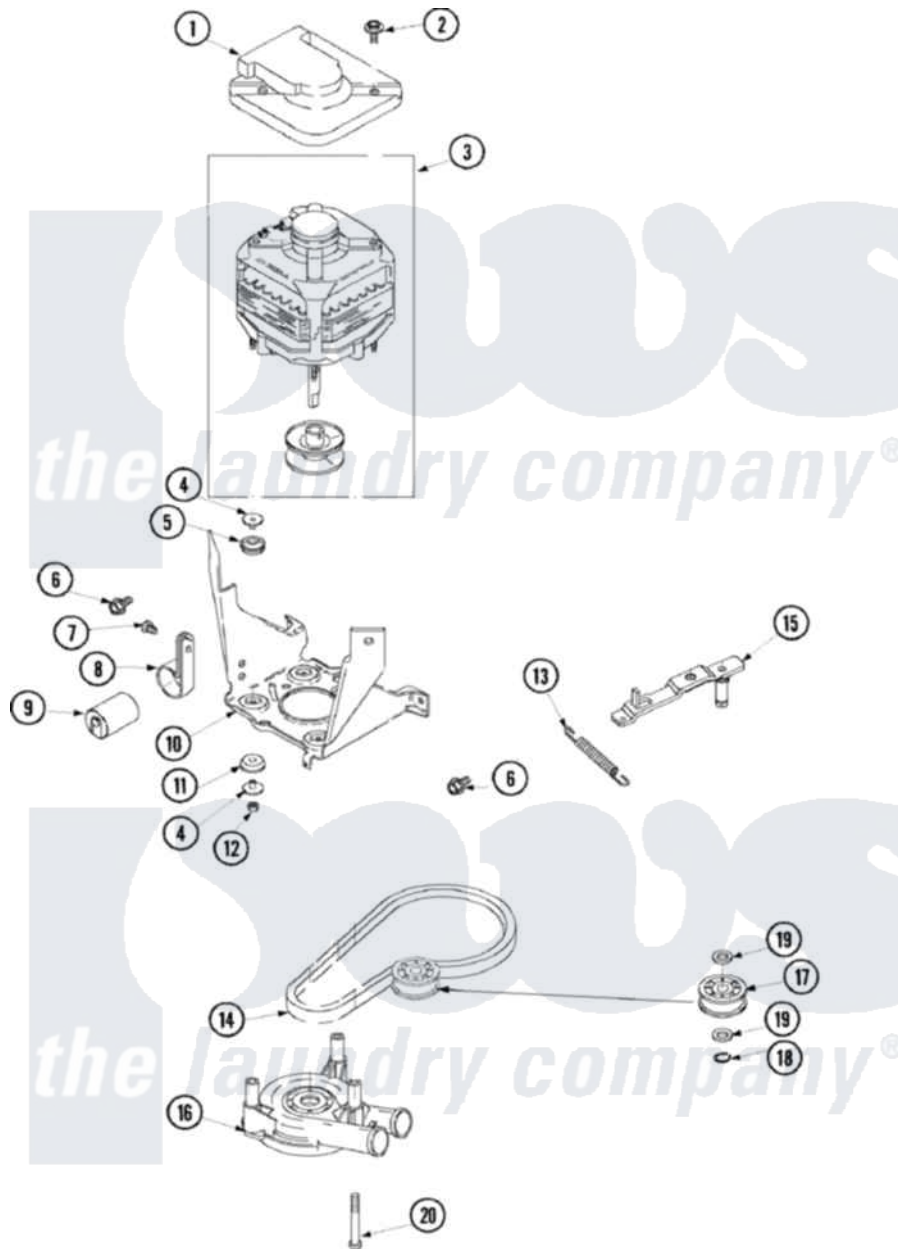

Amana ALW895SAC 06 - MOTOR, BELT, PUMP AND IDLER

Amana Residential Amana ALW895SAC Washer Parts Parts Diagram 06 - MOTOR, BELT, PUMP AND IDLER
 Click on the part number to view part

Item	Original Part Number	Replaced By	Status	Part Description
1	40112301			Shield, Motor
2	40046701	4312464		Screw
3	40096303	12002133		Motor-Drive
4	40053701			Post, Isolator
5	40053801			Mount, Motor Upper
6	40128701			Screw, 5/16-18 X .50
7	503688			Screw, 10B-16 X .34 I
8	40047001	27001107		Clamp, Capacitor
9	40084501			Capacitor
10	40015502		Not Available	BRACKET,MOTOR MOUNT
11	40054301			Mount, Motor Lower
12	40095101	Y707702		Locknut
13	40061401			Spring, Idler Lever
14	40053606	27001006		Belt, Spin And Agitator
15	27001028			Idler Lever Assembly
16	40040301	27001233		Pump

17	27001225	Nut, Jam Mid Lock 1/4-20
"	40045001	Idler Pulley Assembly
"	40038901	Screw, 1/4-20
18	23748	Ring, Retaining
19	52549	Washer, 501 ID X3/4 Odx
20	40063701	Screw, 10-16 x 1.75