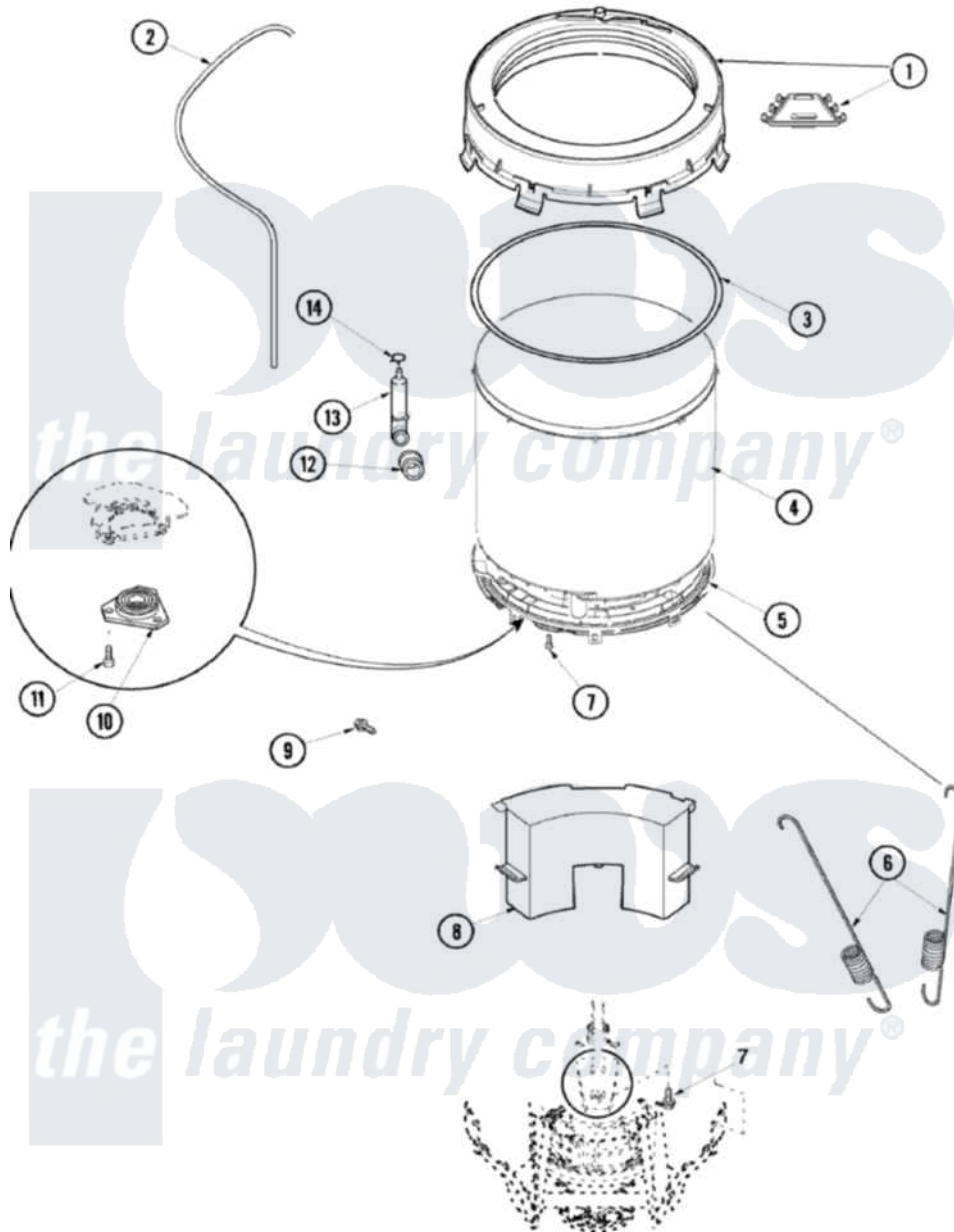

Amana ALW895SAC 07 - OUTER TUB

Amana Residential Amana ALW895SAC Washer Parts Parts Diagram 07 - OUTER TUB
 Click on the part number to view part

Item	Original Part Number	Replaced By	Status	Part Description
1	40112001P		Not Available	COVER, OUTER TUB
2	40065001	21001748		Hose, Pressure Switch
3	40076601			Gasket, Tub Cover
4	40111001P			Tub, Plastic Outer
5	40001102P			Bottom, Outer Tub
6	40045202			Spring, Tall Tub
7	40064301			Screw, 1/4-15 x 3/4 Hex
8	40015901			Assembly Counter Weight
9	40070401			Screw, 1/4-20 x 7/8 Hex
10	40004201P			Main Bearing Assembly
11	40067901	40128701		Screw, 5/16-18 X .50
12	40037801			Grommet
13	40008501			Assembly, Pressure Bulb
14	40109101	285655		Clamp, Hose