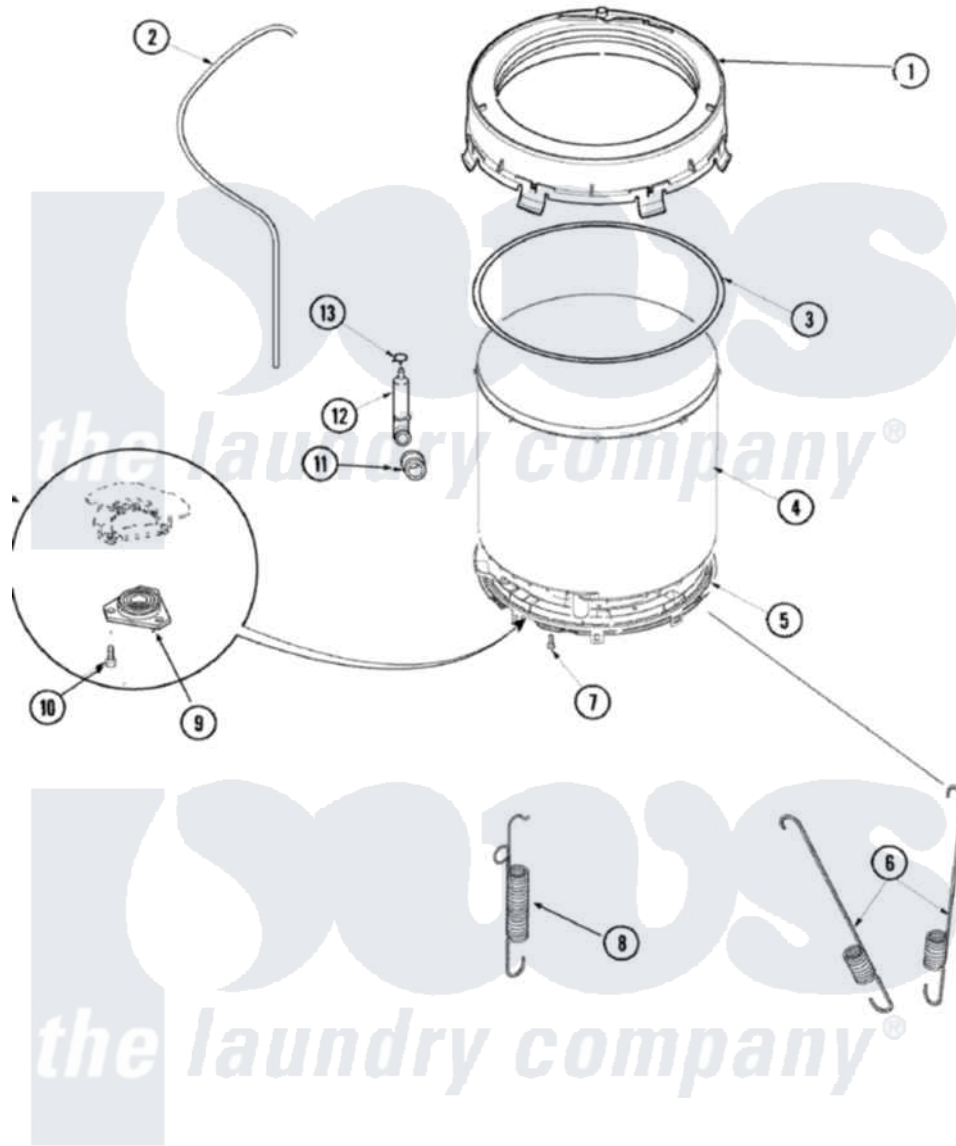

Amana ALW895SAC 08 - OUTER TUB (SERIES 11)

Amana [Residential Amana ALW895SAC Washer Parts](#) Parts Diagram 08 - OUTER TUB (SERIES 11)
 Click on the part number to view part

Item	Original Part Number	Replaced By	Status	Part Description
1	40112001P		Not Available	COVER, OUTER TUB
2	40065001	21001748		Hose, Pressure Switch
3	40076601			Gasket, Tub Cover
4	40111001P			Tub, Plastic Outer
5	40001102P			Bottom, Outer Tub
6	27001026	Y37001124		Spring, Tall Tub
7	40064301			Screw, 1/4-15 x 3/4 Hex
8	27001025			Spring, Counterweight
9	40004201P			Main Bearing Assembly
10	40067901	40128701		Screw, 5/16-18 X .50
11	40037801			Grommet
12	40008501			Assembly, Pressure Bulb
13	40109101	285655		Clamp, Hose