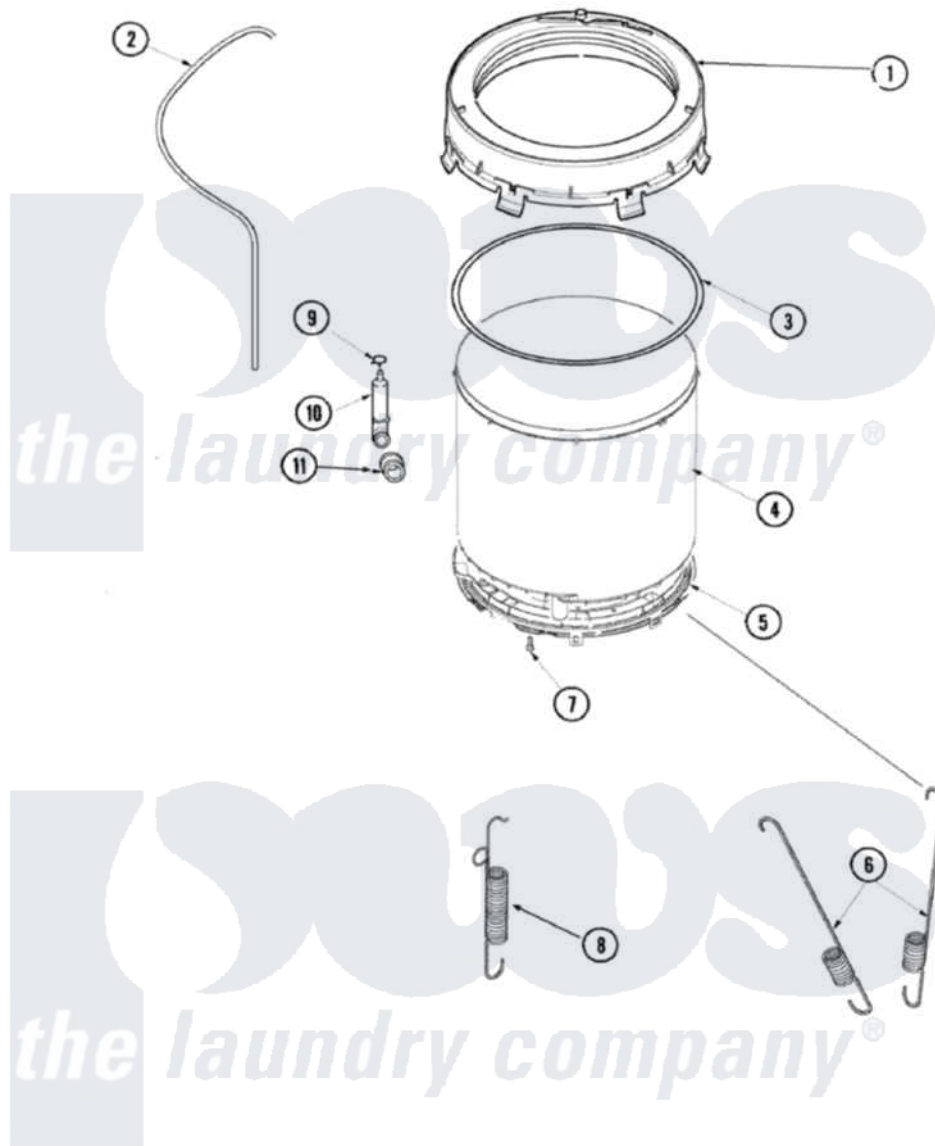

Amana ALW895SAC 09 - OUTER TUB (SERIES 15)

Amana [Residential Amana ALW895SAC Washer Parts](#) Parts Diagram 09 - OUTER TUB (SERIES 15)
 Click on the part number to view part

Item	Original Part Number	Replaced By	Status	Part Description
1	40112001P		Not Available	COVER, OUTER TUB
2	40065001	21001748		Hose, Pressure Switch
3	40076601			Gasket, Tub Cover
4	40111001P			Tub, Plastic Outer
5	27001067			Bottom, Outer Tub
6	27001026	Y37001124		Spring, Tall Tub
7	40064301			Screw, 1/4-15 x 3/4 Hex
8	27001025			Spring, Counterweight
9	40109101	285655		Clamp, Hose
10	40008501			Assembly, Pressure Bulb
11	40037801			Grommet