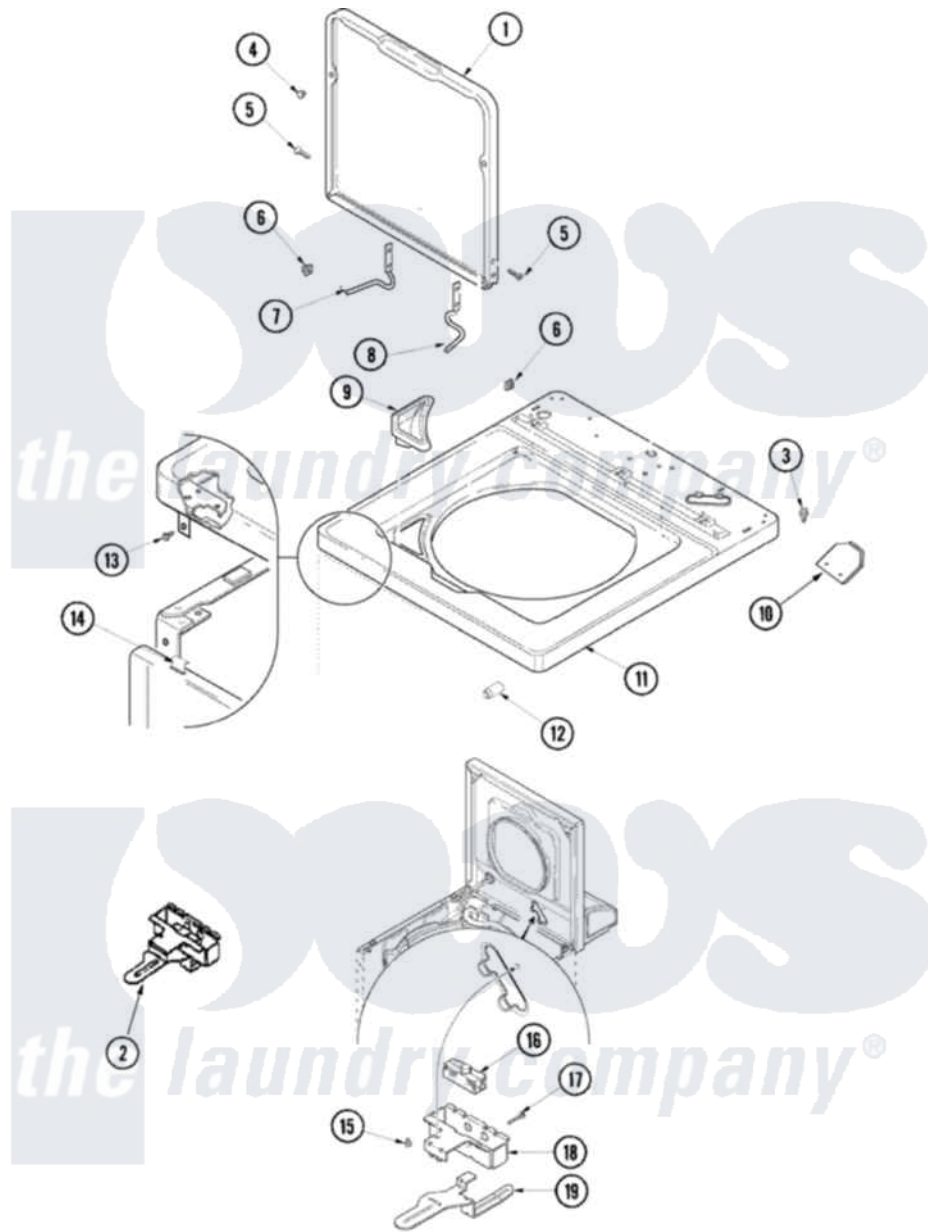

Amana ALW895SAC 11 - TOP AND LID SWITCH

Amana Residential Amana ALW895SAC Washer Parts Parts Diagram 11 - TOP AND LID SWITCH
 Click on the part number to view part

Item	Original Part Number	Replaced By	Status	Part Description
1	40135001C		Not Available	LID,W/ INSTRUCTIONS(BISQUE)
2	40121402			Panel, Back
3	501086	90767		Screw, 8A X 3/8 HeX Washer Head Tapping
4	40038001			Bumper
5	40039201	W10119828		Screw, Lid Hinge Mounting
6	40008201			Bushing, Hinge
7	40094001	40094002		Hinge, Lid Left Stop
8	40094101			Hinge, Lid Right Pass
9	20530			Screw, 10-24 x 3/8 Hex
10	40093901			Dispenser, Bleach
11	40063901			Clip, Hold Down
12	40000202CP	27001183		Top
13	40102101			Cap, Hinge
14	503661	27001200		Screw
15	56080	22001650		Fastener, Spring

16	501086	90767	Screw, 8A X 3/8 HeX Washer Head Tapping
17	40009701		Arm, Lid Switch
18	40035001	27001095	Switch, Lid
19	40040701		Screw, Tapping No.6b-20
NI	40009801		Holder, Lid Switch