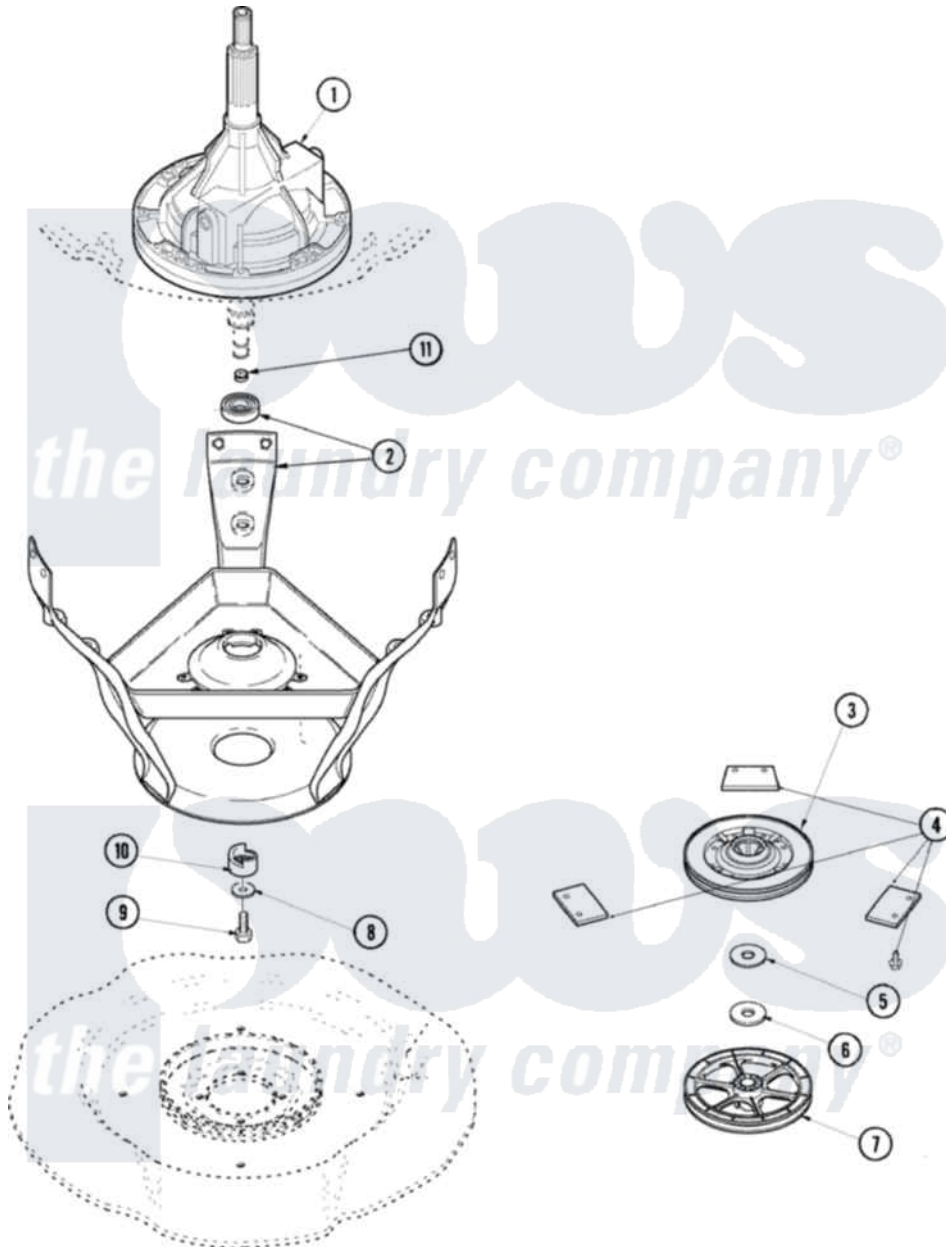

Amana ALW895SAC 12 - TRANSMISSION & BRAKE

Amana [Residential Amana ALW895SAC Washer Parts](#) Parts Diagram 12 - TRANSMISSION & BRAKE
 Click on the part number to view part

Item	Original Part Number	Replaced By	Status	Part Description
1	27001038	W10219150		Transmission
"	40032701	12002177		Transmison
2	40015301W	12002013		Base
3	R9900474			Brake Assembly
4	R0000014			Kit, Brake Pad
"	26594P			Grease, Silicone - 2 Oz Tube
5	40065701			Washer, 2 Odx.63 ID
6	40063201			Washer, Flat
7	40047102			Pulley, Spin/Agit
8	40041501			Washer
9	40063401			Screw, 1/4-20 x 5/8 Hex
10	40047402			Helix, Plastic
11	35-2010	207843		Lip Seal Repair Kit