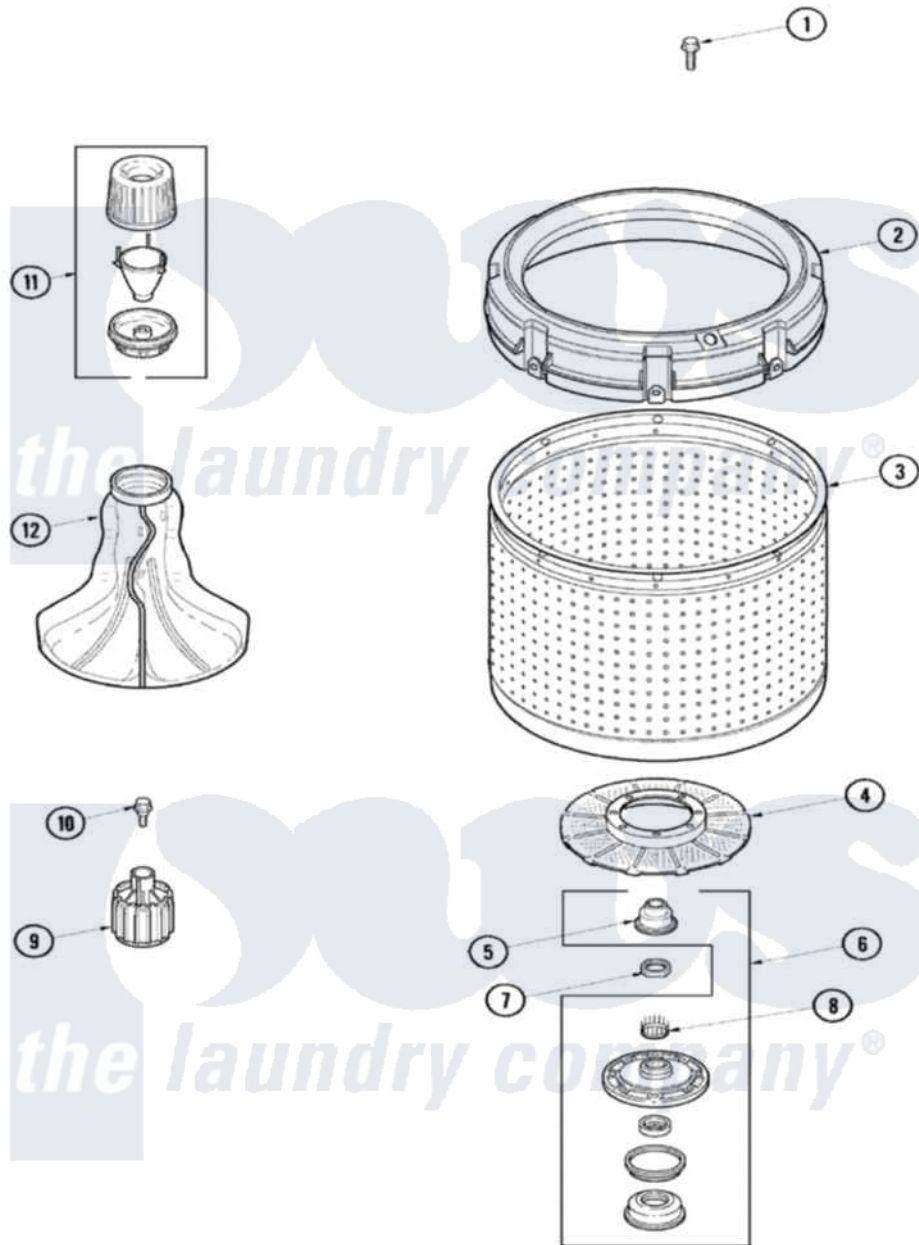

Amana ALW895SAW 03 - INNER TUB

Amana [Residential Amana ALW895SAW Washer Parts](#) Parts Diagram 03 - INNER TUB
 Click on the part number to view part

Item	Original Part Number	Replaced By	Status	Part Description
1	40063301	3400527		Screw
2	40002901	27001052		Balance Ring
3	40000801P	719P3		Assembly- Wash
4	4008001			Filter, Lint
5	40016101			Seal, Bell Drive
6	R9900457			Kit, Hub And Seal
7	40016301			Nut, Lock
8	40008301			Insert, Spline
9	R9900189			Kit, Drive Bell And Seal
10	40065102			Screw, Shoulder 1/4
11	40002101W			Assembly, Fabric Softner
12	40000501W			Agitator, Flex Vane