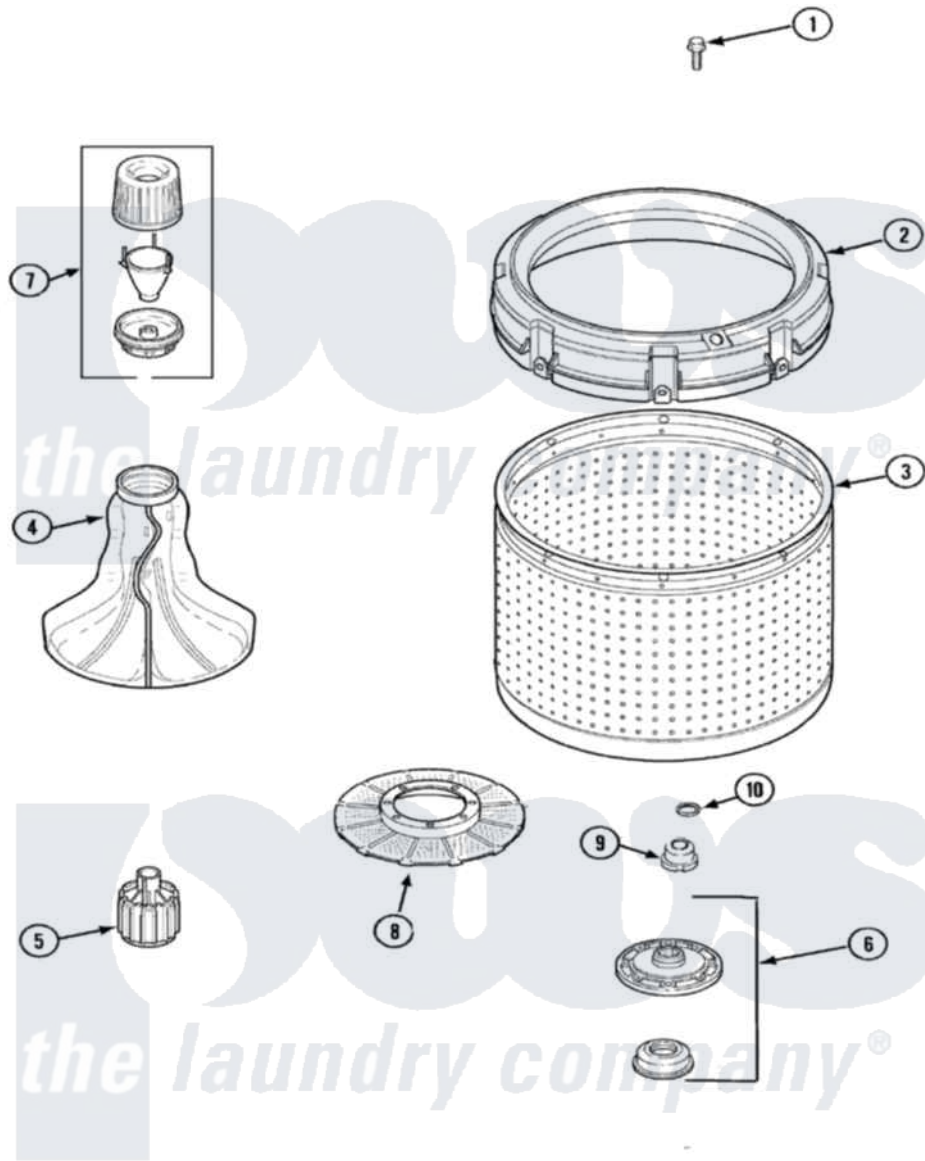

Amana ALW895SAW 04 - INNER TUB (SERIES 15)

Amana Residential Amana ALW895SAW Washer Parts Parts Diagram 04 - INNER TUB (SERIES 15)
 Click on the part number to view part

Item	Original Part Number	Replaced By	Status	Part Description
1	40063301	3400527		Screw
2	40002901	27001052		Balance Ring
3	40000801P	719P3		Assembly- Wash
4	40000501W			Agitator, Flex Vane
5	Y2200109	W10116784		Bell-Drive
6	Y2200460	W10116791		Hub And Seal
7	40002101W			Assembly, Fabric Softner
8	40008001			Filter, Lint
9	21001533	35-5655-1		Seal
10	25-7941			"O" Ring, Agtr Drive Shaft