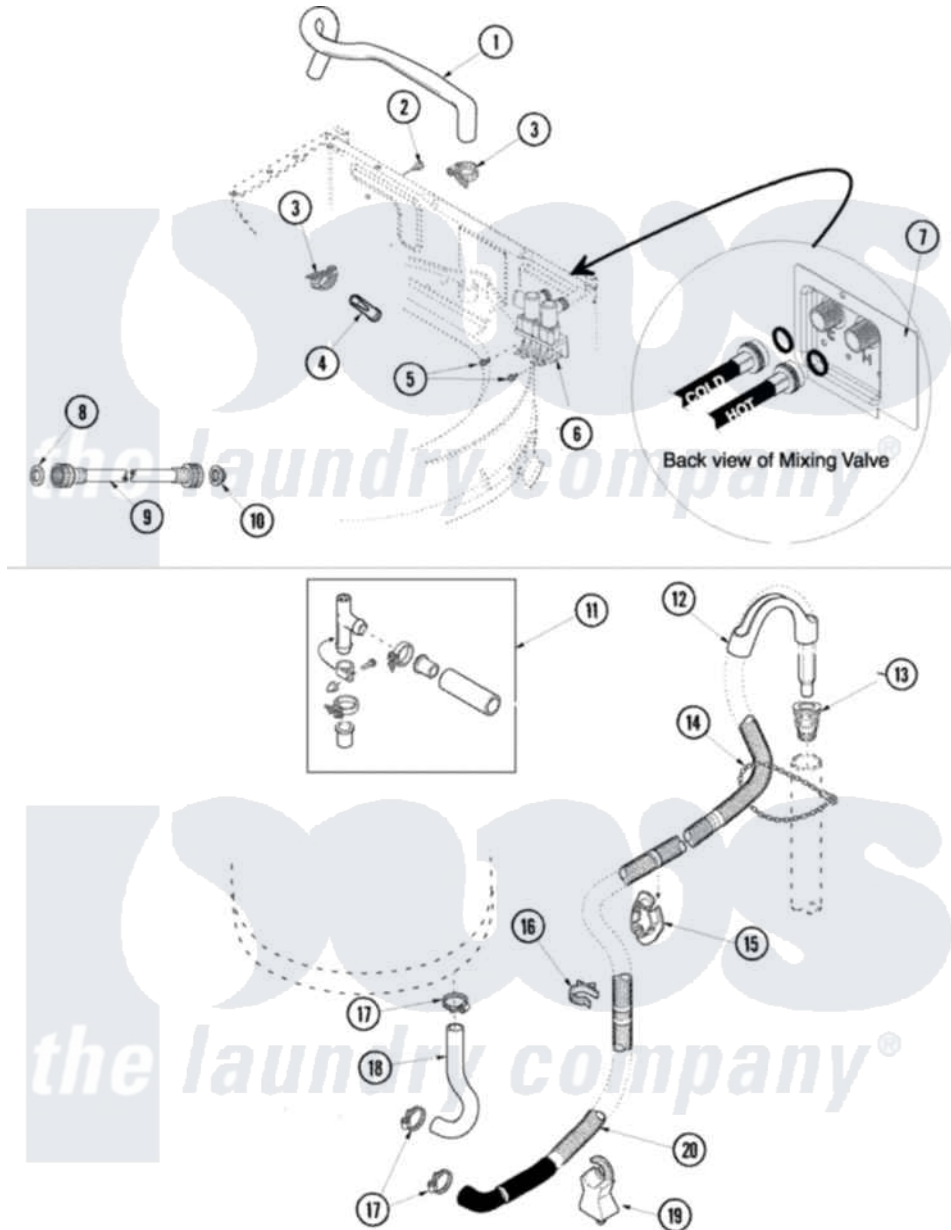

Amana ALW895SAW 05 - MIXING VALVE AND HOSES

Amana Residential Amana ALW895SAW Washer Parts Parts Diagram 05 - MIXING VALVE AND HOSES
 Click on the part number to view part

Item	Original Part Number	Replaced By	Status	Part Description
1	40098901	27001184		Hose, Mixing Valve To Tub
2	503661	27001200		Screw
3	36801	596669		Clamp, Manifold
4	34500	22001900		Preventer, Back Flow
5	501086	90767		Screw, 8A X 3/8 HeX Washer Head Tapping
6	40107001			Valve, Mixing-E2
7	40098801			Plate, Mixing Value
8	20290	Y013783		Washer, Inlet Hose
9	40058001	76313		Hosefill
"	40058002	76313		Hosefill
10	28605	22002960		Strainer, Washer Inlet
11	562P3	76660		Break-Sphn
12	33615	22003814		Retainer, Drain Hose
13	40008101			Adapter, Standpipe
14	33489	8539404		Tie-Wire
15	40058501			Relief, Strain Drain

16	36014		Clip, Retainer-Hose
17	36802	285655	Clamp, Hose
18	40094201		Hose, Tub To Pump
19	40044901		Stand, Hose
20	40053901		Hose, Drain