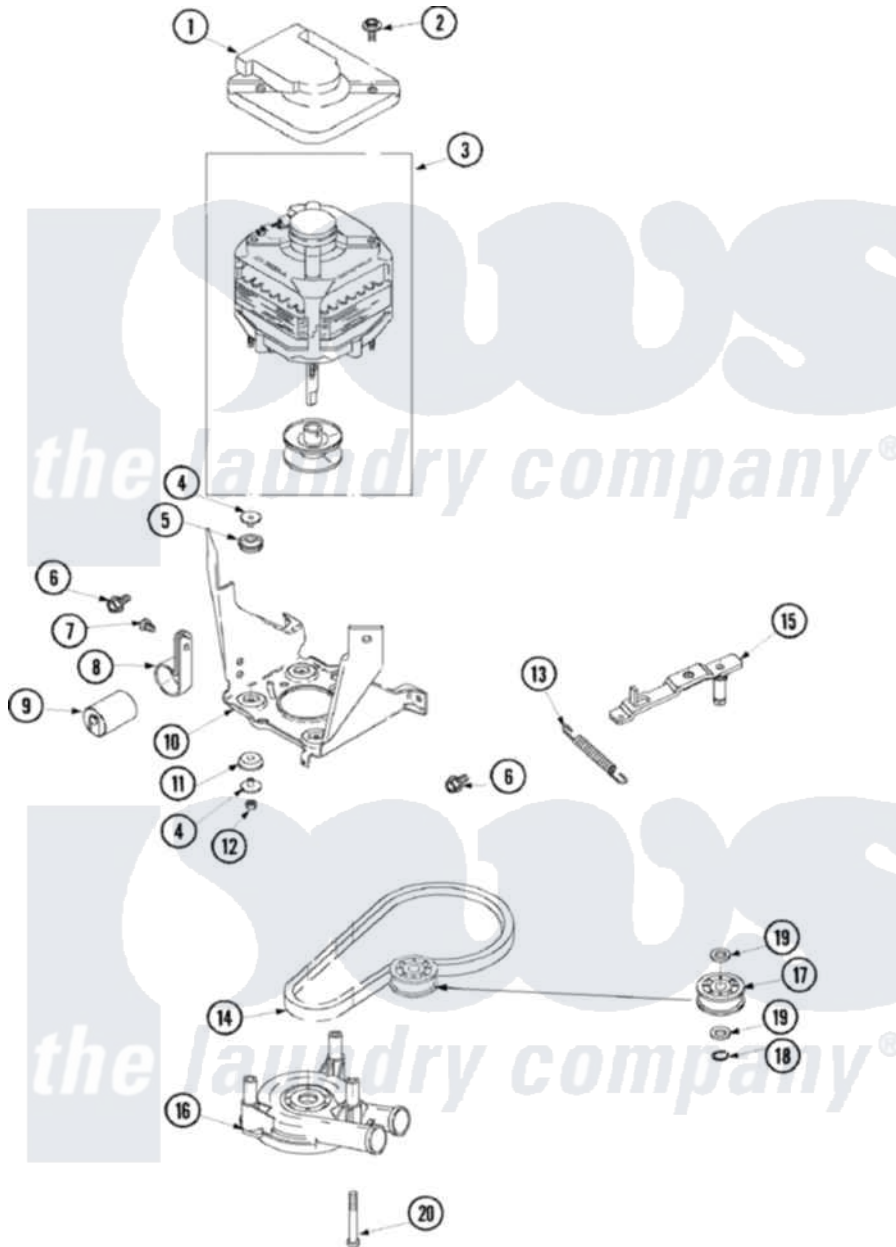

Amana ALW895SAW 06 - MOTOR, BELT, PUMP AND IDLER

Amana [Residential Amana ALW895SAW Washer Parts](#) Parts Diagram 06 - MOTOR, BELT, PUMP AND IDLER
 Click on the part number to view part

Item	Original Part Number	Replaced By	Status	Part Description
1	40112301			Shield, Motor
2	40046701	4312464		Screw
3	40096303	12002133		Motor-Drive
4	40053701			Post, Isolator
5	40053801			Mount, Motor Upper
6	40128701			Screw, 5/16-18 X .50
7	503688			Screw, 10B-16 X .34 I
8	40047001	27001107		Clamp, Capacitor
9	40084501			Capacitor
10	40015502		Not Available	BRACKET, MOTOR MOUNT
11	40054301			Mount, Motor Lower
12	40095101	Y707702		Locknut
13	40061401			Spring, Idler Lever
14	40053606	27001006		Belt, Spin And Agitator
15	27001028			Idler Lever Assembly
16	40040301	27001233		Pump

17	27001225	Nut, Jam Mid Lock 1/4-20
"	40045001	Idler Pulley Assembly
"	40038901	Screw, 1/4-20
18	23748	Ring, Retaining
19	52549	Washer, 501 ID X3/4 Odx
20	40063701	Screw, 10-16 x 1.75