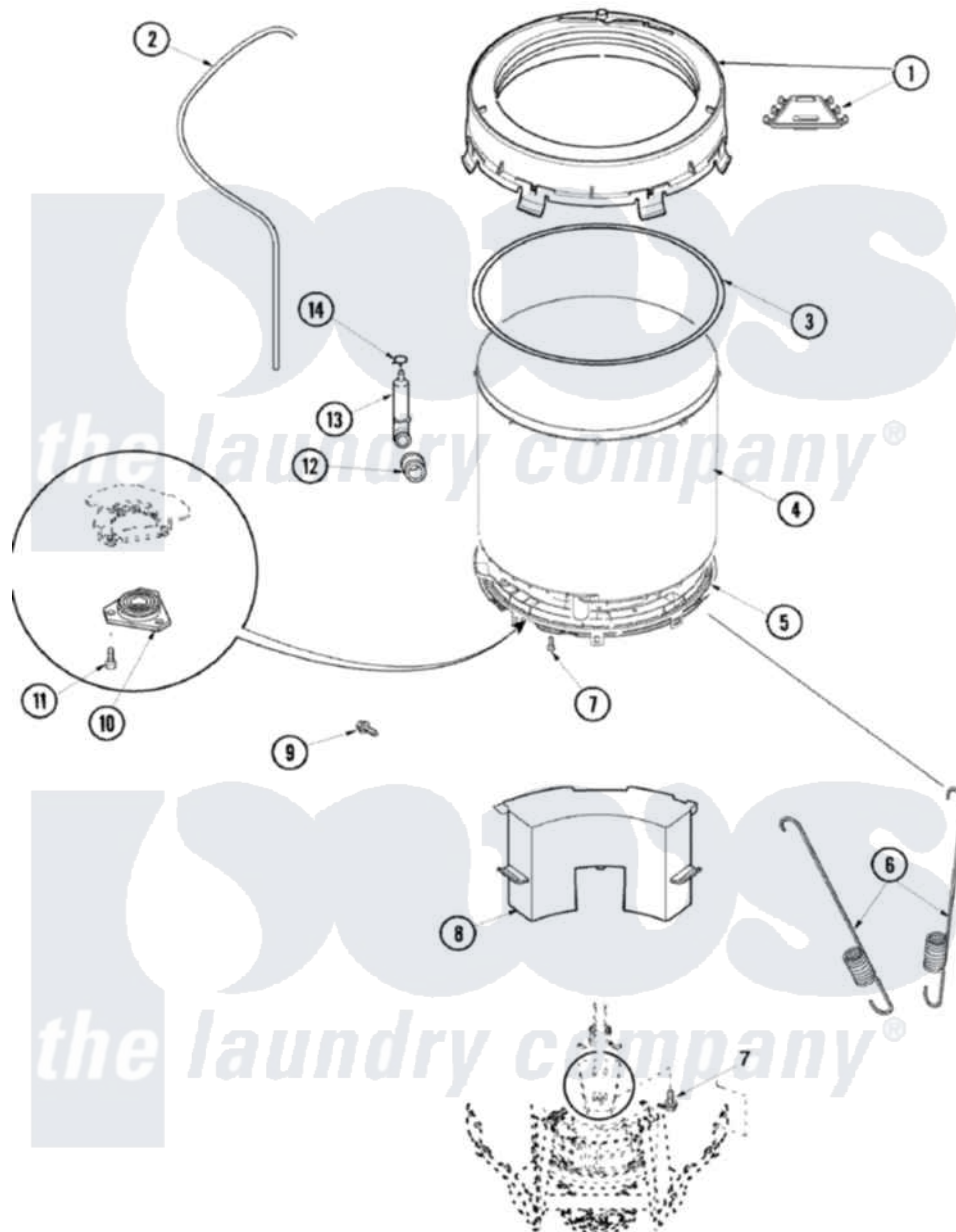

# Amana ALW895SAW 07 - OUTER TUB

Amana [Residential Amana ALW895SAW Washer Parts](#) Parts Diagram 07 - OUTER TUB  
 Click on the part number to view part

Item	Original Part Number	Replaced By	Status	Part Description
1	40112001P		Not Available	COVER, OUTER TUB
2	40065001	<a href="#">21001748</a>		Hose, Pressure Switch
3	<a href="#">40076601</a>			Gasket, Tub Cover
4	<a href="#">40111001P</a>			Tub, Plastic Outer
5	<a href="#">40001102P</a>			Bottom, Outer Tub
6	<a href="#">40045202</a>			Spring, Tall Tub
7	<a href="#">40064301</a>			Screw, 1/4-15 x 3/4 Hex
8	<a href="#">40015901</a>			Assembly Counter Weight
9	<a href="#">40070401</a>			Screw, 1/4-20 x 7/8 Hex
10	<a href="#">40004201P</a>			Main Bearing Assembly
11	40067901	<a href="#">40128701</a>		Screw, 5/16-18 X .50
12	<a href="#">40037801</a>			Grommet
13	<a href="#">40008501</a>			Assembly, Pressure Bulb
14	40109101	<a href="#">285655</a>		Clamp, Hose