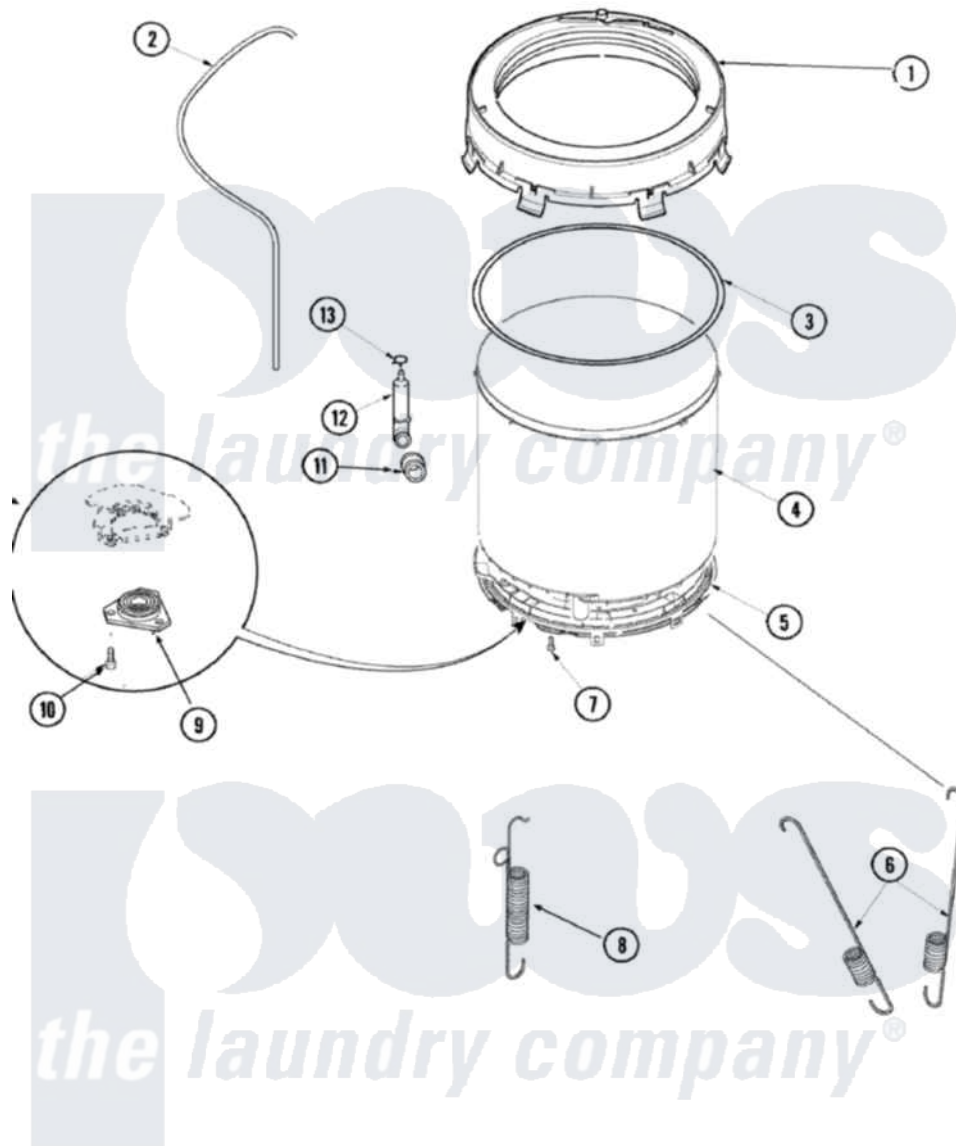

Amana ALW895SAW 08 - OUTER TUB (SERIES 11)

Amana [Residential Amana ALW895SAW Washer Parts](#) Parts Diagram 08 - OUTER TUB (SERIES 11)
 Click on the part number to view part

Item	Original Part Number	Replaced By	Status	Part Description
1	40112001P		Not Available	COVER, OUTER TUB
2	40065001	21001748		Hose, Pressure Switch
3	40076601			Gasket, Tub Cover
4	40111001P			Tub, Plastic Outer
5	40001102P			Bottom, Outer Tub
6	27001026	Y37001124		Spring, Tall Tub
7	40064301			Screw, 1/4-15 x 3/4 Hex
8	27001025			Spring, Counterweight
9	40004201P			Main Bearing Assembly
10	40067901	40128701		Screw, 5/16-18 X .50
11	40037801			Grommet
12	40008501			Assembly, Pressure Bulb
13	40109101	285655		Clamp, Hose