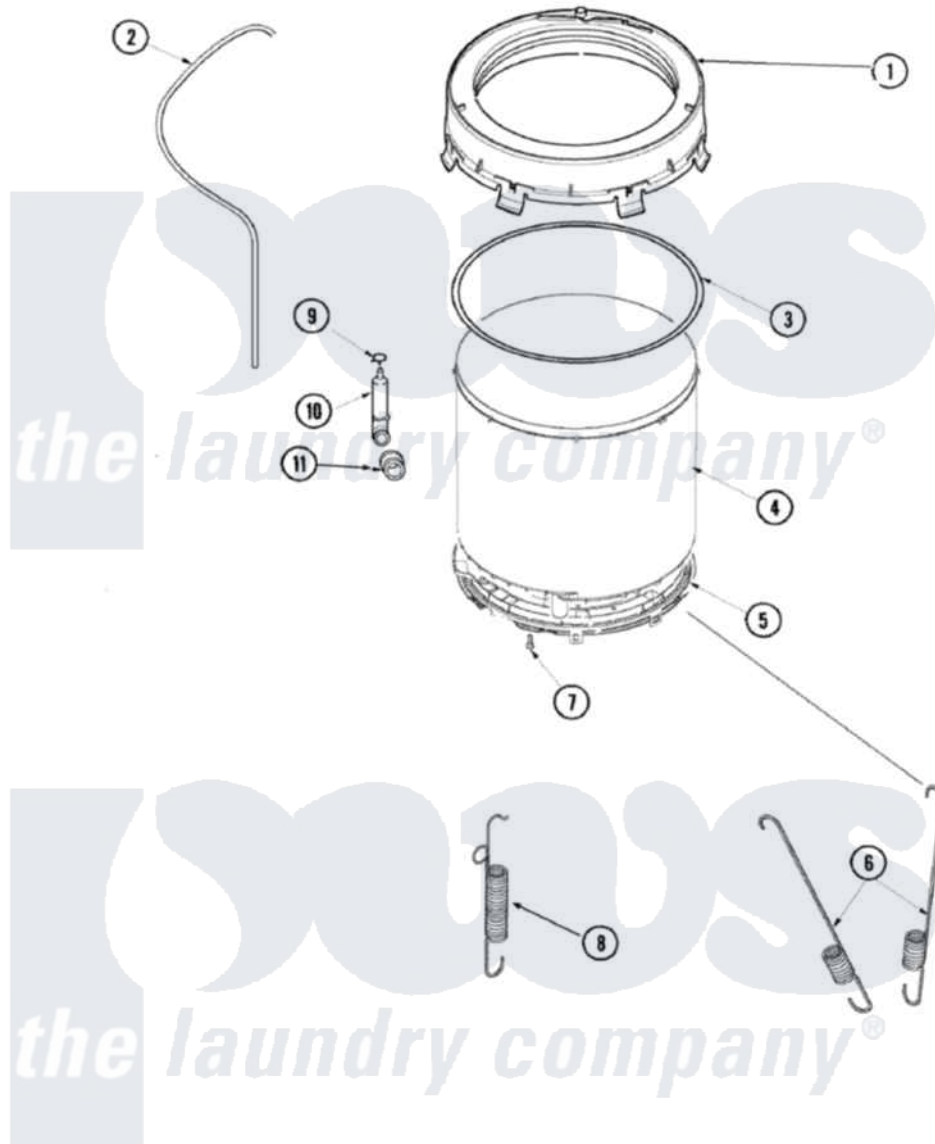

Amana ALW895SAW 09 - OUTER TUB (SERIES 15)

Amana [Residential Amana ALW895SAW Washer Parts](#) Parts Diagram 09 - OUTER TUB (SERIES 15)
 Click on the part number to view part

Item	Original Part Number	Replaced By	Status	Part Description
1	40112001P		Not Available	COVER, OUTER TUB
2	40065001	21001748		Hose, Pressure Switch
3	40076601			Gasket, Tub Cover
4	40111001P			Tub, Plastic Outer
5	27001067			Bottom, Outer Tub
6	27001026	Y37001124		Spring, Tall Tub
7	40064301			Screw, 1/4-15 x 3/4 Hex
8	27001025			Spring, Counterweight
9	40109101	285655		Clamp, Hose
10	40008501			Assembly, Pressure Bulb
11	40037801			Grommet