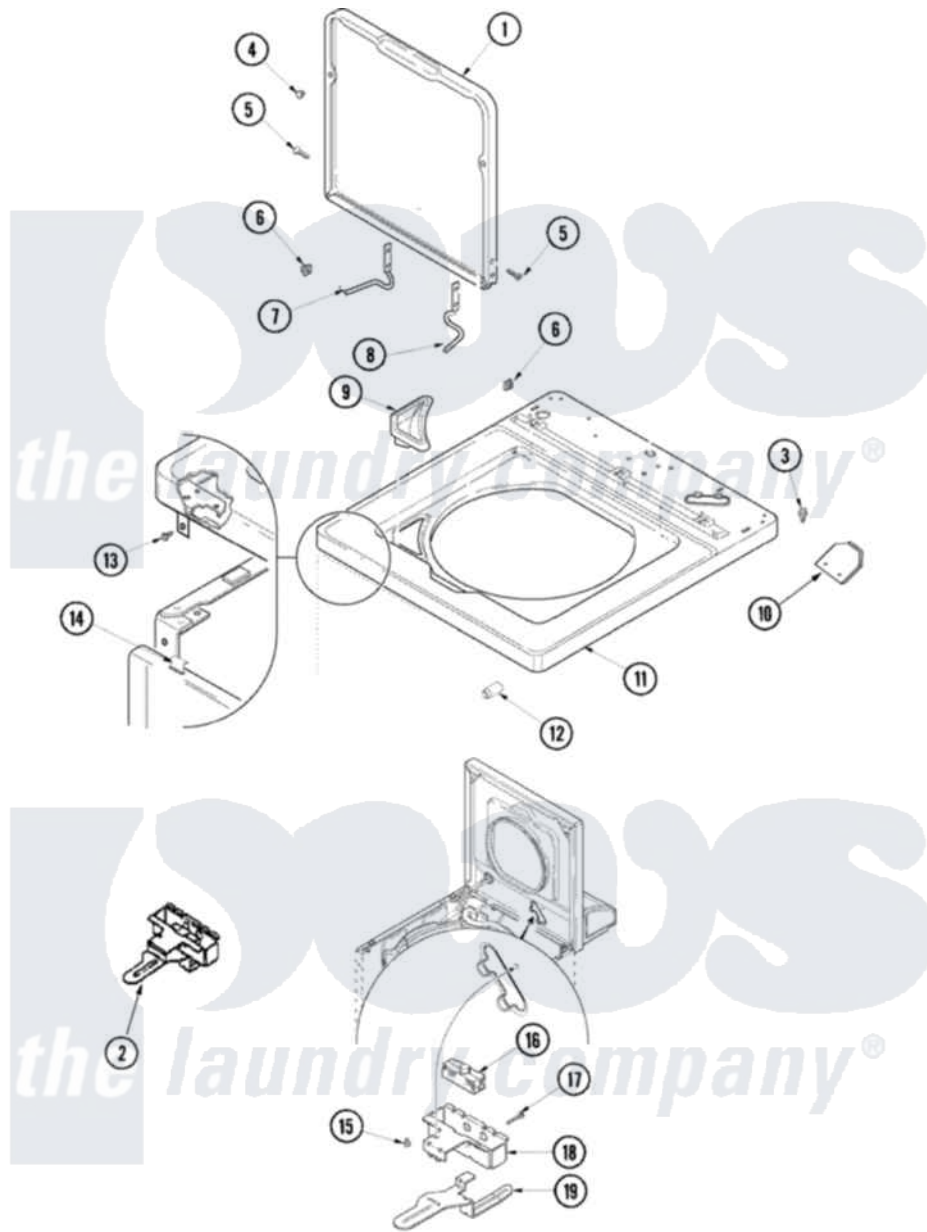

Amana ALW895SAW 11 - TOP AND LID SWITCH

Amana Residential Amana ALW895SAW Washer Parts Parts Diagram 11 - TOP AND LID SWITCH
 Click on the part number to view part

Item	Original Part Number	Replaced By	Status	Part Description
1	40135001W	27001093		Lid
2	40121402			Panel, Back
3	501086	90767		Screw, 8A X 3/8 HeX Washer Head Tapping
4	40038001			Bumper
5	40039201	W10119828		Screw, Lid Hinge Mounting
6	40008201			Bushing, Hinge
7	40094001	40094002		Hinge, Lid Left Stop
8	40094101			Hinge, Lid Right Pass
9	20530			Screw, 10-24 x 3/8 Hex
10	40093901			Dispenser, Bleach
11	40063901			Clip, Hold Down
12	40000202WP	27001182		Top
13	40102101			Cap, Hinge
14	503661	27001200		Screw
15	56080	22001650		Fastener, Spring
				Screw, 8A X 3/8 HeX Washer

16	501086	90767	Screw, on a 3/8 inch washer Head Tapping
17	40009701		Arm, Lid Switch
18	40035001	27001095	Switch, Lid
19	40040701		Screw, Tapping No.6b-20
NI	40009801		Holder, Lid Switch