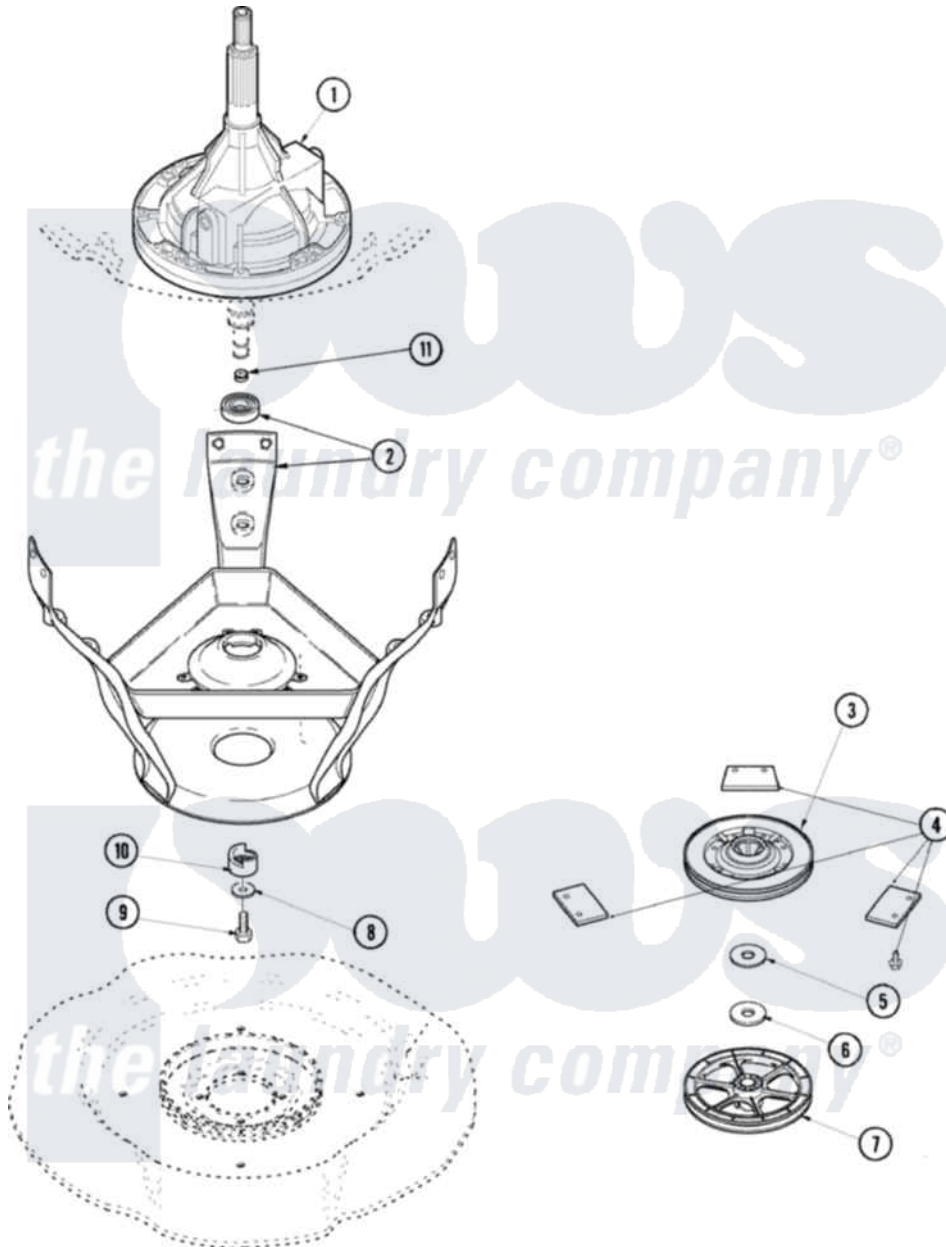

Amana ALW895SAW 12 - TRANSMISSION & BRAKE

Amana Residential Amana ALW895SAW Washer Parts Parts Diagram 12 - TRANSMISSION & BRAKE
 Click on the part number to view part

Item	Original Part Number	Replaced By	Status	Part Description
1	27001038	W10219150		Transmission
"	40032701	12002177		Transmison
2	40015301W	12002013		Base
3	R9900474			Brake Assembly
4	R0000014			Kit, Brake Pad
"	26594P			Grease, Silicone - 2 Oz Tube
5	40065701			Washer, 2 Odx.63 ID
6	40063201			Washer, Flat
7	40047102			Pulley, Spin/Agit
8	40041501			Washer
9	40063401			Screw, 1/4-20 x 5/8 Hex
10	40047402			Helix, Plastic
11	35-2010	207843		Lip Seal Repair Kit