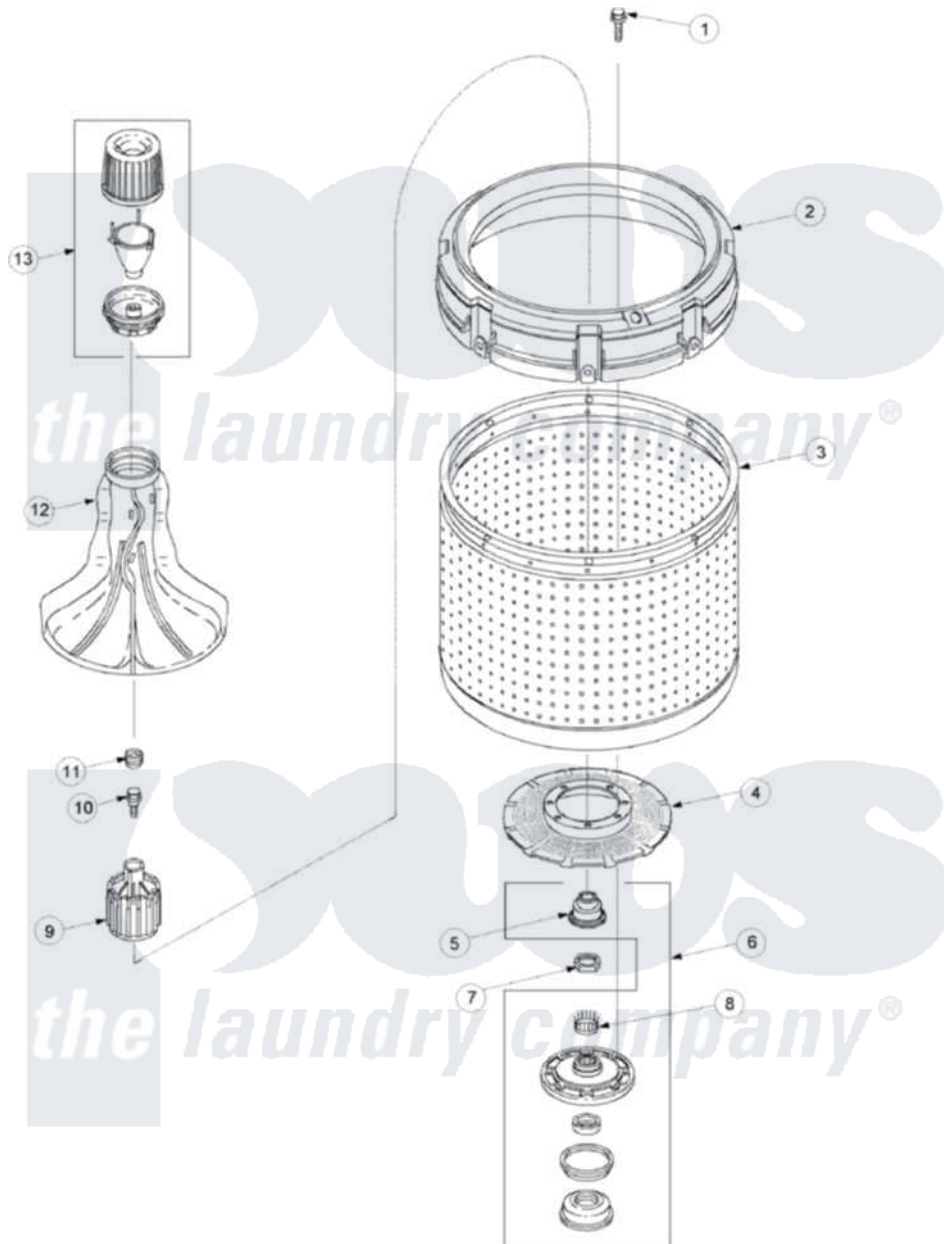

**Amana ALW895SAW (BOM: PALW895SAW) 01 - AGITATOR, DRIVE BELL, WASHTUB AND HUB**

Amana Residential Amana ALW895SAW (BOM: PALW895SAW) Washer Parts Parts Diagram 01 - AGITATOR, DRIVE BELL, WASHTUB AND HUB  
 Click on the part number to view part

Item	Original Part Number	Replaced By	Status	Part Description
1	40063301	<a href="#">3400527</a>		Screw
2	40002901	<a href="#">27001052</a>		Balance Ring
3	40000801	<a href="#">719P3</a>		Assembly- Wash
4	<a href="#">40008001</a>			Filter, Lint
5	<a href="#">40016101</a>			Seal, Bell Drive
6	<a href="#">R9900457</a>			Kit, Hub And Seal
7	<a href="#">40016301</a>			Nut, Lock
8	<a href="#">40008301</a>			Insert, Spline
9	<a href="#">R9900189</a>			Kit, Drive Bell And Seal
10	<a href="#">40065102</a>			Screw, Shoulder 1/4
11	<a href="#">40008401</a>			Plug, Bell
12	<a href="#">40000501W</a>			Agitator, Flex Vane
13	<a href="#">40002101W</a>			Assembly, Fabric Softner