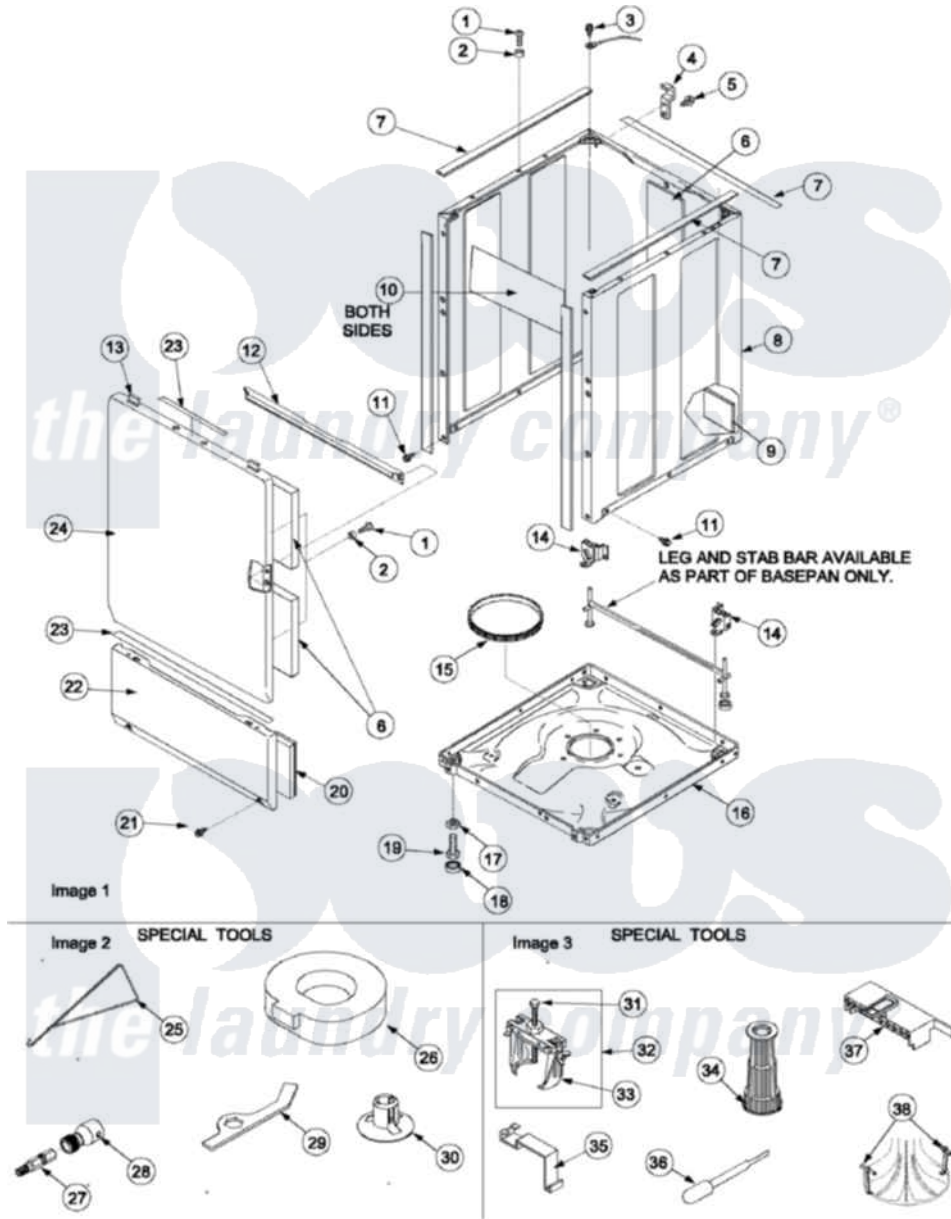

# Amana ALW895SAW (BOM: PALW895SAW) 02 - BASE, CABINET, FRONT AND SPECIAL TOOLS

Amana Residential Amana ALW895SAW (BOM: PALW895SAW) Washer Parts Parts Diagram 02 - BASE, CABINET, FRONT AND SPECIAL TOOLS  
 Click on the part number to view part

Item	Original Part Number	Replaced By	Status	Part Description
1	32671	<a href="#">Y014874</a>		Screw, Idler Arm And Sleeve
2	<a href="#">505187</a>			Locator, Panel
3	<a href="#">20530</a>			Screw, 10-24 x 3/8 Hex
4	<a href="#">500003</a>			Hinge, Top
5	40064801	<a href="#">3390631</a>		Screw, 10-16 X 3/8
6	<a href="#">40106101</a>			Foam, 6" X 13" X 1"
"	<a href="#">40106401</a>			Foil, 6" X 20" X 5p5
7	685366		Not Available	TAPE,FOAM
8	40076402W	<a href="#">37001284</a>		Cabinet As Pack
9	<a href="#">40106301</a>			Foam, 5" X 5" X 1/2"
10	685368	<a href="#">22001817</a>		Sheet, Sound Damper
11	40038201	<a href="#">27001200</a>		Screw
12	56486		Not Available	BRACE, TOP
13	56080	<a href="#">22001650</a>		Fastener, Spring
14	<a href="#">40031501</a>			Bracket, Self Leveling